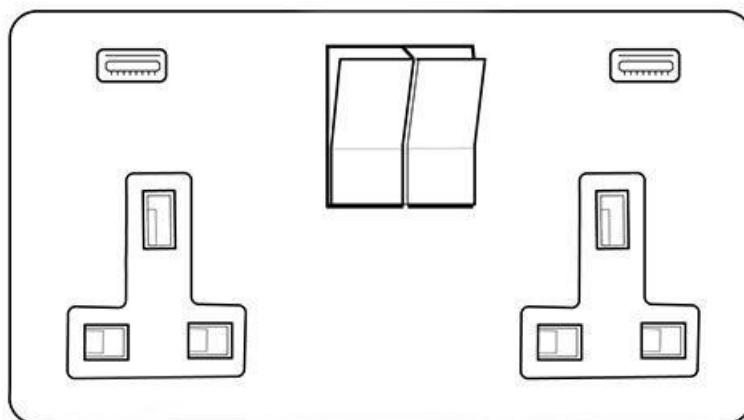

Heritage Brass

Elite Stepped Plate Range - Polished Brass

2G 13A Socket with USB-C+C - 2C-S01.7558.PBB

Range	Elite Stepped Plate Range
Product	Elite Stepped Plate Range Polished Brass Switches & Sockets, S01
Insert Type	2G 13A Socket with USB-C+C
Plate Finish	Polished Brass
Switch Colour	Polished Brass
Body and Switch Trim	
Height	86 mm
Width	147 mm
Fixing Hole Centres	Box Fixing = 120.6 mm
Minimum Box Depth	35
Current	13 Amp
Voltage	230 V
Power	-
Terminal Capacity	4 mm ²
Earth Terminal Capacity	5 mm ²
Product Class 1	Face plate must be earthed
Ambient Operating Temperature	-5Å°C - 40Å°C
Recommended Location	Indoor use only
Standard	BS 1363