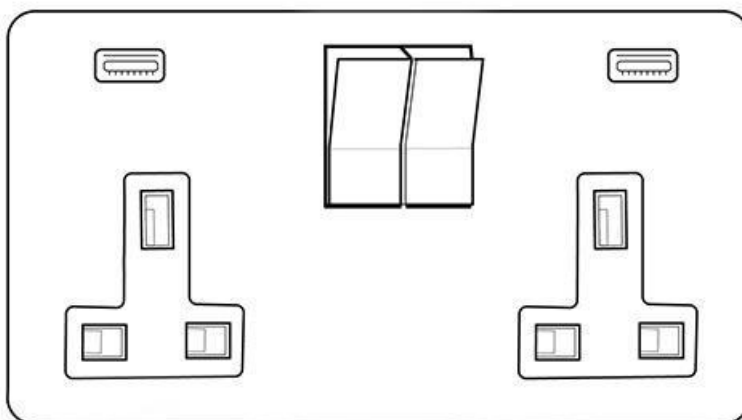

Heritage Brass

Victorian Elite Range - Satin Nickel 2G 13A Socket with USB-C+C - 2C-R05.7558.SNW

Range	Victorian Elite Range
Product	Victorian Elite Range Satin Nickel Switches & Sockets, R05
Insert Type	2G 13A Socket with USB-C+C
Plate Finish	Satin Nickel
Switch Colour	Satin Nickel
Body and Switch Trim	
Height	86 mm
Width	147 mm
Fixing Hole Centres	Box Fixing = 120.6 mm
Minimum Box Depth	35
Current	13 Amp
Voltage	230 V
Power	-
Terminal Capacity	4 mm ²
Earth Terminal Capacity	5 mm ²
Product Class 1	Face plate must be earthed
Ambient Operating Temperature	-5Â°C - 40Â°C
Recommended Location	Indoor use only
Standard	BS 1363