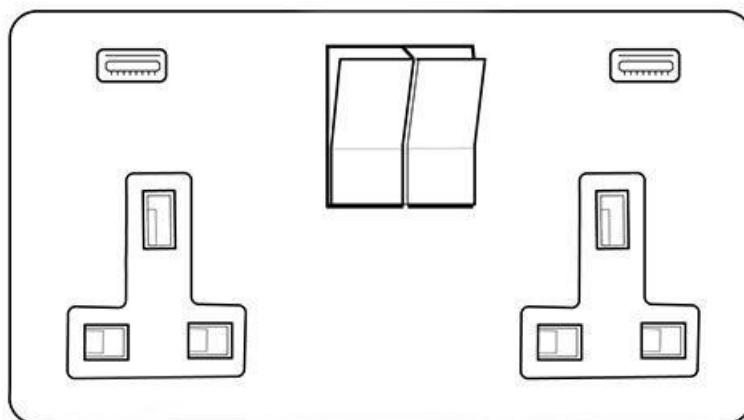

Heritage Brass

Victorian Elite Range - Satin Chrome

2G 13A Socket with USB-C+C - 2C-R03.7558.SCW

Range	Victorian Elite Range
Product	Victorian Elite Range Satin Chrome Switches & Sockets, R03
Insert Type	2G 13A Socket with USB-C+C
Plate Finish	Satin Chrome
Switch Colour	Satin Chrome
Body and Switch Trim	
Height	86 mm
Width	147 mm
Fixing Hole Centres	Box Fixing = 120.6 mm
Minimum Box Depth	35
Current	13 Amp
Voltage	230 V
Power	-
Terminal Capacity	4 mm ²
Earth Terminal Capacity	5 mm ²
Product Class 1	Face plate must be earthed
Ambient Operating Temperature	-5Â°C - 40Â°C
Recommended Location	Indoor use only
Standard	BS 1363