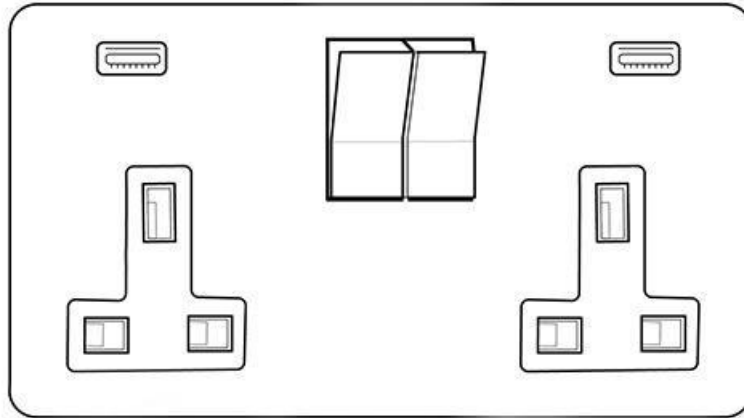

## Victorian Elite Range - Satin Chrome 2G 13A Socket with USB-C+C - 2C-R03.7558.SCBK

<b>Range</b>	Victorian Elite Range
<b>Product</b>	Victorian Elite Range Satin Chrome Switches & Sockets, R03
<b>Insert Type</b>	2G 13A Socket with USB-C+C
<b>Plate Finish</b>	Satin Chrome
<b>Switch Colour</b>	Satin Chrome
<b>Body and Switch Trim</b>	
<b>Height</b>	86 mm
<b>Width</b>	147 mm
<b>Fixing Hole Centres</b>	Box Fixing = 120.6 mm
<b>Minimum Box Depth</b>	35
<b>Current</b>	13 Amp
<b>Voltage</b>	230 V
<b>Power</b>	-
<b>Terminal Capacity</b>	4 mm <sup>2</sup>
<b>Earth Terminal Capacity</b>	5 mm <sup>2</sup>
<b>Product Class 1</b>	Face plate must be earthed
<b>Ambient Operating Temperature</b>	-5Â°C - 40Â°C
<b>Recommended Location</b>	Indoor use only
<b>Standard</b>	BS 1363