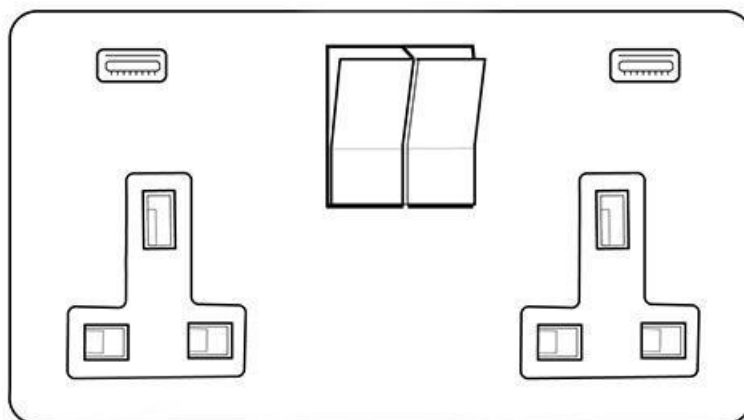

Heritage Brass

Executive Range - Polished Chrome

2G 13A Socket with USB-C+C - 2C-EX22.2558.PCBK

Range	Executive Range
Product	Executive Range Polished Chrome Switches & Sockets, EX22
Insert Type	2G 13A Socket with USB-C+C
Plate Finish	Polished Chrome
Switch Colour	Polished Chrome
Body and Switch Trim	
Height	92 mm
Width	152 mm
Fixing Hole Centres	Box Fixing = 120.6 mm
Minimum Box Depth	35
Current	13 Amp
Voltage	230 V
Power	-
Terminal Capacity	4 mm ²
Earth Terminal Capacity	5 mm ²
Product Class 1	Face plate must be earthed
Ambient Operating Temperature	-5Â°C - 40Â°C
Recommended Location	Indoor use only
Standard	BS 1363, BS EN 5733, BS EN 60950-1