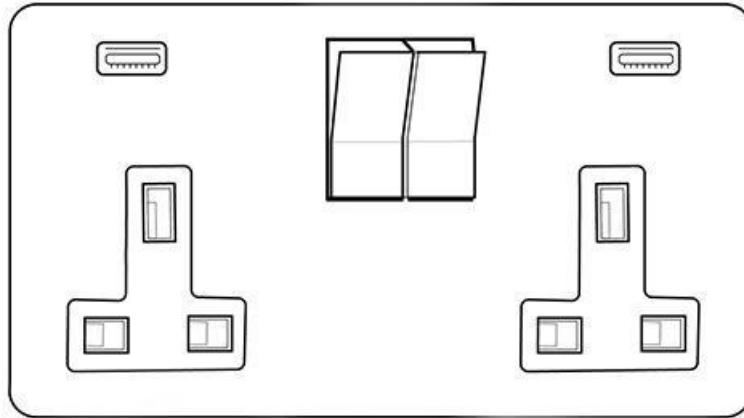

Heritage Brass

Bauhaus Range - Satin Chrome

2G 13A Socket with USB-C+C - 2C-BH3.7558.SCW

Range	Bauhaus Range
Product	Bauhaus Range Satin Chrome Switches & Sockets, BH3
Insert Type	2G 13A Socket with USB-C+C
Plate Finish	Satin Chrome
Switch Colour	Satin Chrome
Body and Switch Trim	
Height	86 mm
Width	147 mm
Fixing Hole Centres	Box Fixing = 120.6 mm
Minimum Box Depth	35
Current	13 Amp
Voltage	230 V
Power	-
Terminal Capacity	4 mm ²
Earth Terminal Capacity	5 mm ²
Product Class 1	Face plate must be earthed
Ambient Operating Temperature	-5Â°C - 40Â°C
Recommended Location	Indoor use only
Standard	BS 1363