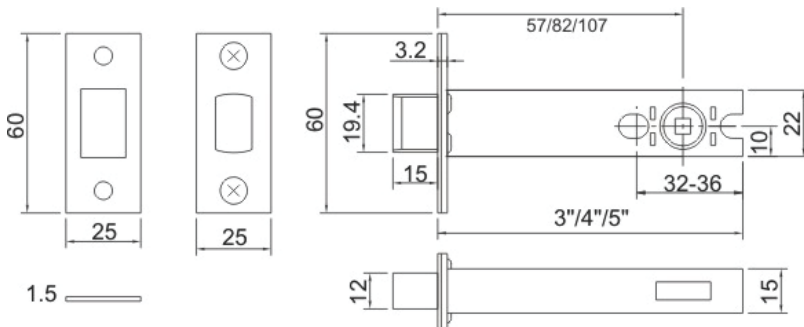

TUBULAR BATHROOM DEADBOLT

1

DEADBOLT AND STRIKE DIMENSIONS

TUBULAR BATHROOM DEADBOLT

Used for internal doors where privacy is required. A thumbturn and release is required to operate the bolt. Door is locked & unlocked by throwing the bolt. In emergencies the bolt may be thrown using a coin release from outside. Bolt is fully reversible for door handing & suitable for thumbturns that require bolt through fixing.

Metal & Plastics

Description

Tubular Bathroom Deadbolt

Sizes shown are in mm and approximate unless otherwise indicated. We reserve the right to amend where necessary and without any prior notice.