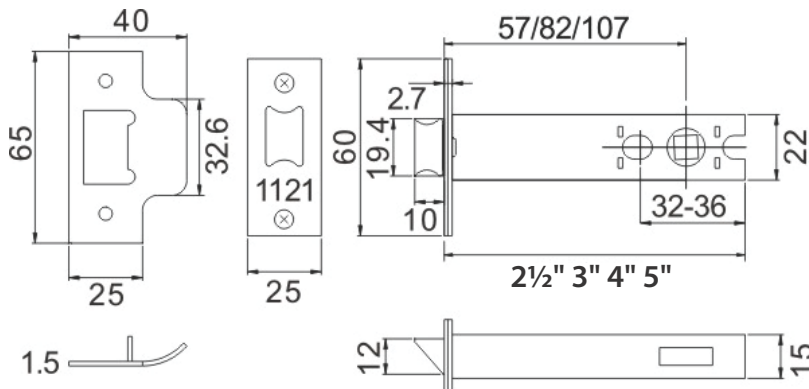

HEAVY DUTY TUBULAR LATCHES

1

LATCH AND STRIKE DIMENSIONS

TUBULAR LATCHES

Heavy duty strongly sprung latch.
Used for internal doors that do not require locking.
Suitable for unsprung levers, unsprung mortice knobs and with heavy lever handles requiring additional springing to return to rest.

Suitable for use with 8mm door handle spindles and for round rose furniture requiring bolt through fixing (except 2½").

Latch bolt easily reversed for door handing by turning latch bolt.

2½" recommended for Levers
3" recommended for Mortice Knobs

2 6x screws

3

Box Contains

1 Tubular Latch and Strike plate(s)

2 6x screws

3 Dust box

M Marcus Ltd., Dudley

Material	Description	Sizes shown are in mm and approximate unless otherwise indicated. We reserve the right to amend where necessary and without any prior notice.
Solid Forged Brass	Tubular Latch	