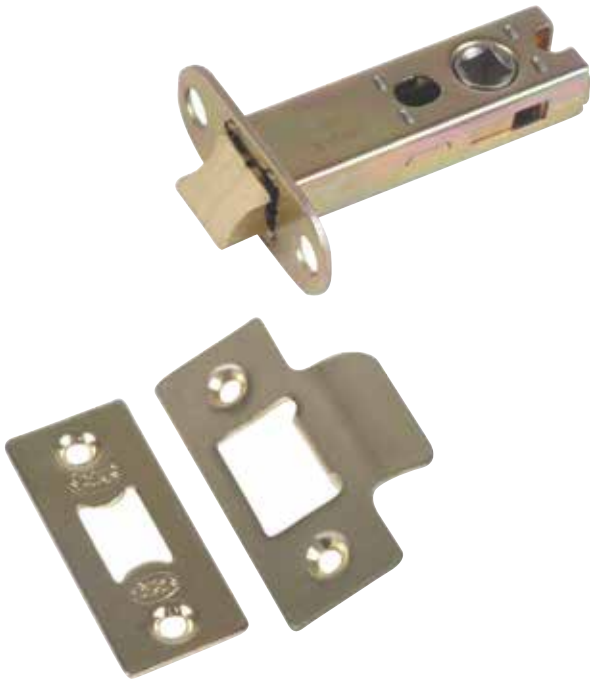

HEAVY DUTY TUBULAR LATCHES

1

LATCH AND STRIKE DIMENSIONS

TUBULAR LATCHES

Heavy duty strongly sprung latch.
Used for internal doors that do not require locking.
Suitable for unsprung levers, unsprung mortice knobs and with heavy lever handles requiring additional springing to return to rest.

Suitable for use with 8mm door handle spindles and for round rose furniture requiring bolt through fixing (except 2½").

Latch bolt easily reversed for door handing by turning latch bolt.

2½" recommended for Levers
3" recommended for Mortice Knobs

2 6x screws

3

Box Contains

1 Tubular Latch and Strike plate(s)

2 6x screws

3 Dust box

M Marcus Ltd., Dudley

Material	Description	Sizes shown are in mm and approximate unless otherwise indicated. We reserve the right to amend where necessary and without any prior notice.
Solid Forged Brass	Tubular Latch	