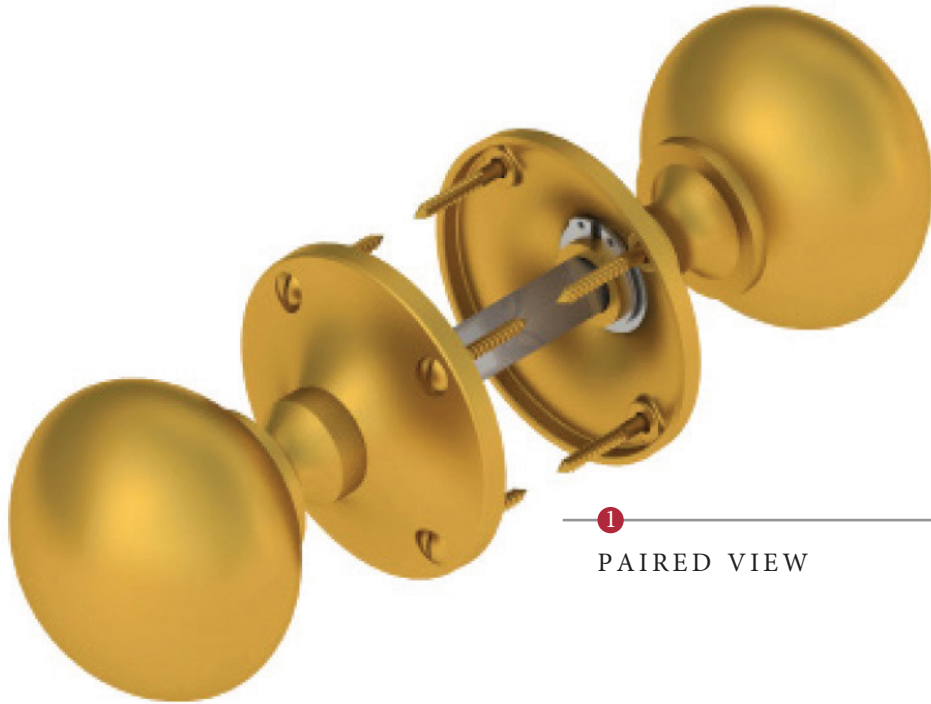

WESTMINSTER MORTICE KNOB UNSPRUNG

1  
PAIRED VIEW

This unsprung mortice knob is suitable for use with most U.K. heavy duty tubular latches.  
For a new interior door installation we would recommend using our York heavy duty tubular latch from the list below.

HEAVY DUTY TUBULAR LATCHES  
(not Included, must be ordered seperately)

YKAL3-AT	3" Bolt Through Antique Finish
YKAL3-BLK	3" Bolt Through Black Finish
YKAL3-MB	3" Bolt Through Matt Bronze Finish
YKAL3-PB	3" Bolt Through Polished Brass Finish
YKAL3-PC&PN	3" Bolt Thro' Pol.Chrome/Nickel Finish
YKAL3-SB	3" Bolt Through Satin Brass Finish
YKAL3-SN&SC	3" Bolt Thro' Sat.Chrome/Nickel Finish

Box Contains	1	2	3	4	5
	Pair of mortice knobs	2x spindle suitable for 35mm & 44mm thick door	1x Allen Key	1x Iron screw	8x Brass wood screw

M Marcus Ltd., Dudley

Product Code	Material	Available in all Heritage Brass finishes.	Sizes shown are in mm and approximate. We reserve the right to amend where necessary and without any prior notice.
WES970	Solid Brass		