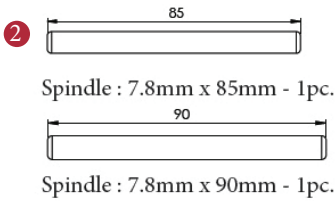

HEAVY DUTY TUBULAR LATCHES
(not Included, must be ordered seperately)

YKAL3-AT	3" Bolt Through Antique Finish
YKAL3-BLK	3" Bolt Through Black Finish
YKAL3-MB	3" Bolt Through Matt Bronze Finish
YKAL3-PB	3" Bolt Through Polished Brass Finish
YKAL3-PC&PN	3" Bolt Thro' Pol.Chrome/Nickel Finish
YKAL3-SB	3" Bolt Through Satin Brass Finish
YKAL3-SN&SC	3" Bolt Thro' Sat.Chrome/Nickel Finish

Box Contains	1	2	3	4	5
	Pair of mortice knobs	2x spindle suitable for 35mm & 44mm thick door	1x Allen Key	1x Iron screw	8x Brass wood screw

M Marcus Ltd., Dudley

Product Code	Material	Available in all Heritage Brass finishes.	Sizes shown are in mm and approximate. We reserve the right to amend where necessary and without any prior notice.
WES970	Solid Brass