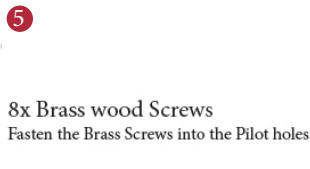

WESTMINSTER MORTICE KNOB UNSPRUNG

1  
PAIRED VIEW

This unsprung mortice knob is suitable for use with most U.K. heavy duty tubular latches.  
For a new interior door installation we would recommend using our York heavy duty tubular latch from the list below.

HEAVY DUTY TUBULAR LATCHES  
(not Included, must be ordered seperately)

YKAL3-AT	3" Bolt Through Antique Finish
YKAL3-BLK	3" Bolt Through Black Finish
YKAL3-MB	3" Bolt Through Matt Bronze Finish
YKAL3-PB	3" Bolt Through Polished Brass Finish
YKAL3-PC&PN	3" Bolt Thro' Pol.Chrome/Nickel Finish
YKAL3-SB	3" Bolt Through Satin Brass Finish
YKAL3-SN&SC	3" Bolt Thro' Sat.Chrome/Nickel Finish

Box Contains	1	2	3	4	5
	Pair of mortice knobs	2x spindle suitable for 35mm & 44mm thick door	1x Allen Key	1x Iron screw	8x Brass wood screw

M Marcus Ltd., Dudley

Product Code	Material	Available in all Heritage Brass finishes.	Sizes shown are in mm and approximate. We reserve the right to amend where necessary and without any prior notice.
WES970	Solid Brass		