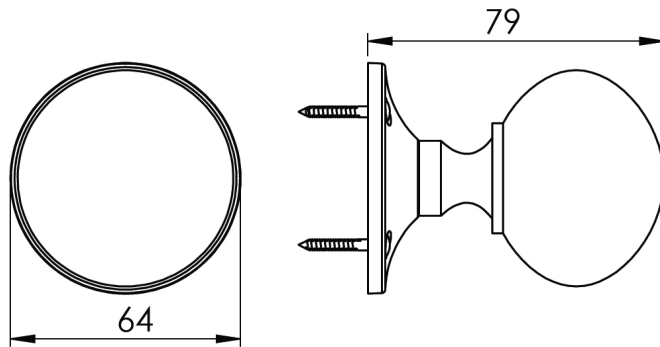

WESTMINSTER MORTICE KNOB UNSPRUNG

1  
PAIRED VIEW

This unsprung mortice knob is suitable for use with most U.K. heavy duty tubular latches.  
For a new interior door installation we would recommend using our York heavy duty tubular latch from the list below.

HEAVY DUTY TUBULAR LATCHES  
(not Included, must be ordered seperately)

YKAL3-AT	3" Bolt Through Antique Finish
YKAL3-BLK	3" Bolt Through Black Finish
YKAL3-MB	3" Bolt Through Matt Bronze Finish
YKAL3-PB	3" Bolt Through Polished Brass Finish
YKAL3-PC&PN	3" Bolt Thro' Pol.Chrome/Nickel Finish
YKAL3-SB	3" Bolt Through Satin Brass Finish
YKAL3-SN&SC	3" Bolt Thro' Sat.Chrome/Nickel Finish

Box Contains	1	2	3	4	5
	Pair of mortice knobs	2x spindle suitable for 35mm & 44mm thick door	1x Allen Key	1x Iron screw	8x Brass wood screw

M Marcus Ltd., Dudley

Product Code	Material	Available in all Heritage Brass finishes.	Sizes shown are in mm and approximate. We reserve the right to amend where necessary and without any prior notice.
WES970	Solid Brass		