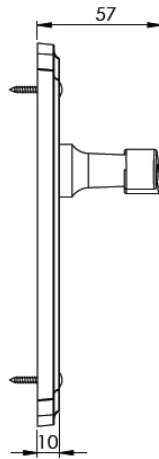

BUCKINGHAM BATHROOM/CLOAKROOM HANDLE WITH PRIVACY TURN

INSIDE VIEW
With thumbturn.

OUTSIDE VIEW
With slotted release.
Used to open door in emergency.

This bathroom handle is suitable for use with most U.K. bathroom locks with a 57mm CTC.
For a new door installation we would recommend using our York bathroom locks from the list below.

Thumbturn x 1pc.

Spindle : 7.8mm x 85mm - 1pc.

2 mm Allen key :
Used to fasten thumbturn

8x Brass wood Screws
Fasten the Brass Screws into the Pilot holes

Iron starter screw x 1pc.
Drill pilot holes, use the starter screw to cut a thread

Box Contains

- ① Pair of lever handles
- ② 1x Thumbturn & release
- ③ 1x 85mm spindle suitable for 35mm & 45mm thick door
- ④ 1x Allen key
- ⑤ 8x Brass wood screws
1x Iron screw

M Marcus Ltd., Dudley

Product Code

W4220

Material

Solid Brass

Available in all Heritage Brass finishes.

Sizes shown are in mm and approximate.
We reserve the right to amend where necessary and without any prior notice.