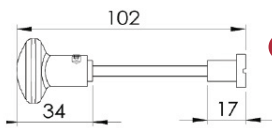

BUCKINGHAM BATHROOM/CLOAKROOM HANDLE WITH PRIVACY TURN

INSIDE VIEW
With thumbturn.

OUTSIDE VIEW
With slotted release.
Used to open door in emergency.

This bathroom handle is suitable for use with most U.K. bathroom locks with a 57mm CTC.
For a new door installation we would recommend using our York bathroom locks from the list below.

Thumbturn x 1pc.

Spindle : 7.8mm x 85mm - 1pc.

2 mm Allen key :
Used to fasten thumbturn

8x Brass wood Screws
Fasten the Brass Screws into the Pilot holes

Iron starter screw x 1pc.
Drill pilot holes, use the starter screw to cut a thread

Box Contains

- ① Pair of lever handles
- ② 1x Thumbturn & release
- ③ 1x 85mm spindle suitable for 35mm & 45mm thick door
- ④ 1x Allen key
- ⑤ 8x Brass wood screws
1x Iron screw

M Marcus Ltd., Dudley

Product Code

W4220

Material

Solid Brass

Available in all Heritage Brass finishes.

Sizes shown are in mm and approximate.
We reserve the right to amend where necessary and without any prior notice.