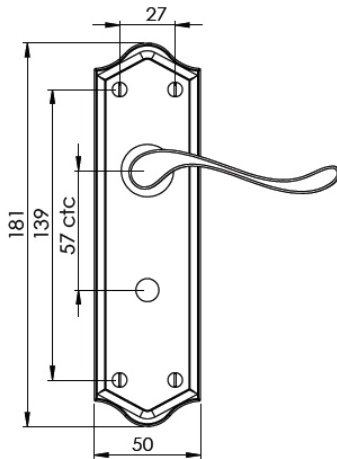

BUCKINGHAM BATHROOM/CLOAKROOM HANDLE WITH PRIVACY TURN

INSIDE VIEW
With thumbturn.

OUTSIDE VIEW
With slotted release.
Used to open door in emergency.

This bathroom handle is suitable for use with most U.K. bathroom locks with a 57mm CTC.
For a new door installation we would recommend using our York bathroom locks from the list below.

Thumbturn x 1pc.

Spindle : 7.8mm x 85mm - 1pc.

2 mm Allen key :
Used to fasten thumbturn

8x Brass wood Screws
Fasten the Brass Screws into the Pilot holes

Iron starter screw x 1pc.
Drill pilot holes, use the starter screw to cut a thread

Box Contains

- ① Pair of lever handles
- ② 1x Thumbturn & release
- ③ 1x 85mm spindle suitable for 35mm & 45mm thick door
- ④ 1x Allen key
- ⑤ 8x Brass wood screws
1x Iron screw

M Marcus Ltd., Dudley

Product Code

W4220

Material

Solid Brass

Available in all Heritage Brass finishes.

Sizes shown are in mm and approximate.
We reserve the right to amend where necessary and without any prior notice.