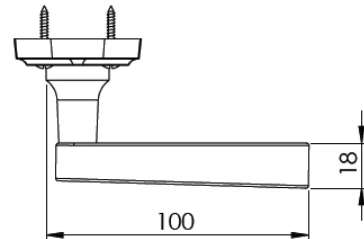

BUCKINGHAM BATHROOM/CLOAKROOM HANDLE WITH PRIVACY TURN

INSIDE VIEW
With thumbturn.

OUTSIDE VIEW
With slotted release.
Used to open door in emergency.

This bathroom handle is suitable for use with most U.K. bathroom locks with a 57mm CTC.
For a new door installation we would recommend using our York bathroom locks from the list below.

Thumbturn x 1pc.

Spindle : 7.8mm x 85mm - 1pc.

2 mm Allen key :
Used to fasten thumbturn

8x Brass wood Screws
Fasten the Brass Screws into the Pilot holes

Iron starter screw x 1pc.
Drill pilot holes, use the starter screw to cut a thread

Box Contains

- ① Pair of lever handles
- ② 1x Thumbturn & release
- ③ 1x 85mm spindle suitable for 35mm & 45mm thick door
- ④ 1x Allen key
- ⑤ 8x Brass wood screws
1x Iron screw

M Marcus Ltd., Dudley

Product Code

W4220

Material

Solid Brass

Available in all Heritage Brass finishes.

Sizes shown are in mm and approximate.
We reserve the right to amend where necessary and without any prior notice.