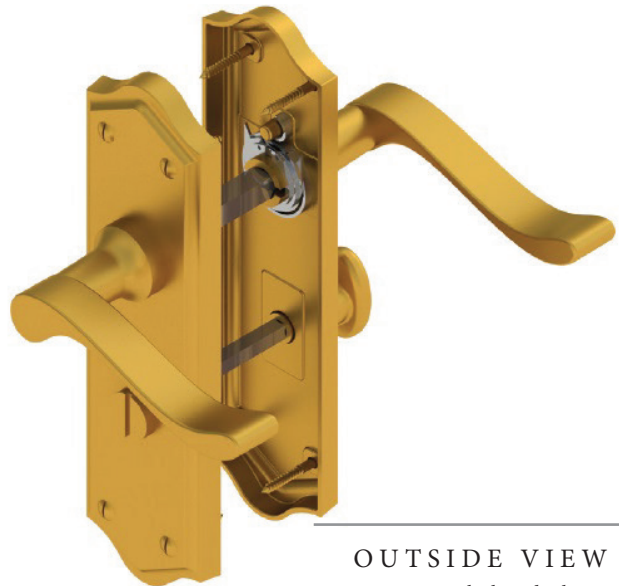

BUCKINGHAM BATHROOM/CLOAKROOM HANDLE WITH PRIVACY TURN

INSIDE VIEW
With thumbturn.

OUTSIDE VIEW
With slotted release.
Used to open door in emergency.

This bathroom handle is suitable for use with most U.K. bathroom locks with a 57mm CTC.
For a new door installation we would recommend using our York bathroom locks from the list below.

Thumbturn x 1pc.

Spindle : 7.8mm x 85mm - 1pc.

2 mm Allen key :
Used to fasten thumbturn

8x Brass wood Screws
Fasten the Brass Screws into the Pilot holes

Iron starter screw x 1pc.
Drill pilot holes, use the starter screw to cut a thread

Box Contains

- ① Pair of lever handles
- ② 1x Thumbturn & release
- ③ 1x 85mm spindle suitable for 35mm & 45mm thick door
- ④ 1x Allen key
- ⑤ 8x Brass wood screws
1x Iron screw

M Marcus Ltd., Dudley

Product Code