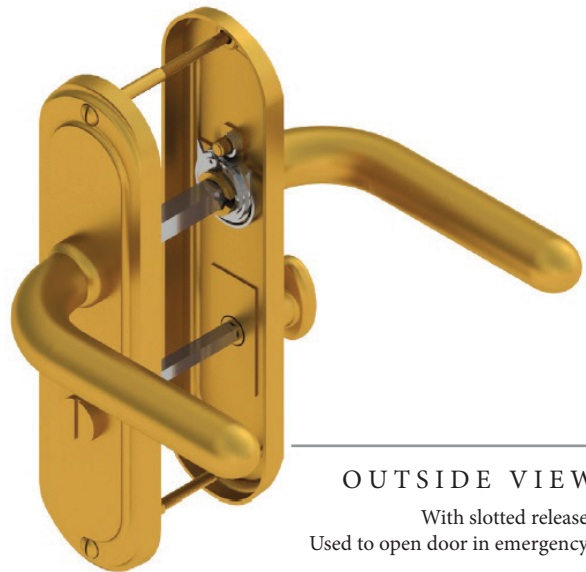

VIENNA BATHROOM/CLOAKROOM HANDLE WITH PRIVACY TURN

INSIDE VIEW

With thumbturn.

OUTSIDE VIEW

With slotted release.
Used to open door in emergency.

This bathroom handle is suitable for use with most U.K. bathroom locks with a 57mm CTC.
For a new door installation we would recommend using our York bathroom locks from the list below.

Thumbturn x 1pc.

Spindle : 7.8mm x 85mm - 1pc.

2 mm Allen key :
Used to fasten thumbturn

8x Brass wood Screws
Fasten the Brass Screws into the Pilot holes

Iron starter screw x 1pc.
Drill pilot holes, use the starter screw to cut a thread

Box Contains

①	②	③	④	⑤
Pair of lever handles	1x Thumbturn & release	1x 85mm spindle suitable for 35mm & 45 mm thick door	1x Allen key	2x Brass male & female screw sets

M Marcus Ltd., Dudley

Product Code

VIE3330