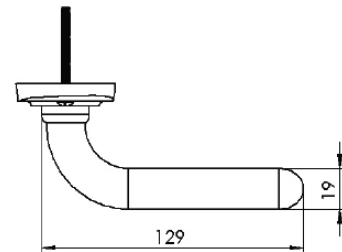

VIENNA BATHROOM/CLOAKROOM HANDLE WITH PRIVACY TURN

INSIDE VIEW

With thumbturn.

OUTSIDE VIEW

With slotted release.
Used to open door in emergency.

This bathroom handle is suitable for use with most U.K. bathroom locks with a 57mm CTC.
For a new door installation we would recommend using our York bathroom locks from the list below.

Thumbturn x 1pc.

Spindle : 7.8mm x 85mm - 1pc.

2 mm Allen key :
Used to fasten thumbturn

8x Brass wood Screws
Fasten the Brass Screws into the Pilot holes

Iron starter screw x 1pc.
Drill pilot holes, use the starter screw to cut a thread

Box Contains

①	②	③	④	⑤
Pair of lever handles	1x Thumbturn & release	1x 85mm spindle suitable for 35mm & 45 mm thick door	1x Allen key	2x Brass male & female screw sets

M Marcus Ltd., Dudley

Product Code

VIE3330