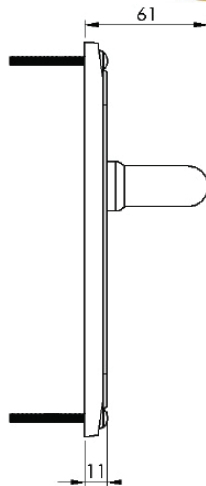

VIENNA BATHROOM/CLOAKROOM HANDLE WITH PRIVACY TURN

INSIDE VIEW

With thumbturn.

OUTSIDE VIEW

With slotted release.
Used to open door in emergency.

This bathroom handle is suitable for use with most U.K. bathroom locks with a 57mm CTC.
For a new door installation we would recommend using our York bathroom locks from the list below.

Thumbturn x 1pc.

Spindle : 7.8mm x 85mm - 1pc.

2 mm Allen key :
Used to fasten thumbturn

8x Brass wood Screws
Fasten the Brass Screws into the Pilot holes

Iron starter screw x 1pc.
Drill pilot holes, use the starter screw to cut a thread

Box Contains

①	②	③	④	⑤
Pair of lever handles	1x Thumbturn & release	1x 85mm spindle suitable for 35mm & 45 mm thick door	1x Allen key	2x Brass male & female screw sets

M Marcus Ltd., Dudley

Product Code

VIE3330

Material

Solid Brass

Available in all Heritage Brass finishes.

Sizes shown are in mm and approximate.
We reserve the right to amend where necessary and without any prior notice.