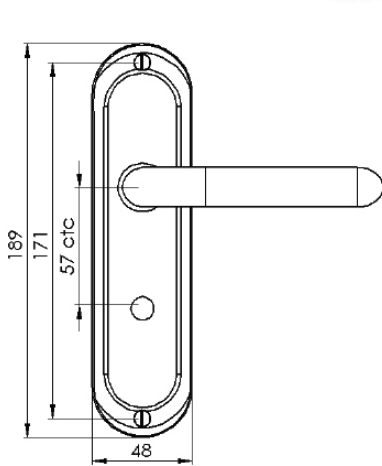

VIENNA BATHROOM/CLOAKROOM HANDLE WITH PRIVACY TURN

INSIDE VIEW

With thumbturn.

OUTSIDE VIEW

With slotted release.
Used to open door in emergency.

This bathroom handle is suitable for use with most U.K. bathroom locks with a 57mm CTC.
For a new door installation we would recommend using our York bathroom locks from the list below.

Thumbturn x 1pc.

Spindle : 7.8mm x 85mm - 1pc.

2 mm Allen key :
Used to fasten thumbturn

8x Brass wood Screws
Fasten the Brass Screws into the Pilot holes

Iron starter screw x 1pc.
Drill pilot holes, use the starter screw to cut a thread

Box Contains

①	②	③	④	⑤
Pair of lever handles	1x Thumbturn & release	1x 85mm spindle suitable for 35mm & 45 mm thick door	1x Allen key	2x Brass male & female screw sets

M Marcus Ltd., Dudley

Product Code

VIE3330

Material

Solid Brass

Available in all Heritage Brass finishes.

Sizes shown are in mm and approximate.
We reserve the right to amend where necessary and without any prior notice.