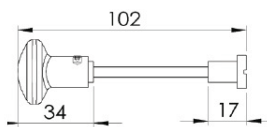

VIENNA BATHROOM/CLOAKROOM HANDLE WITH PRIVACY TURN

INSIDE VIEW

With thumbturn.

OUTSIDE VIEW

With slotted release.
Used to open door in emergency.

This bathroom handle is suitable for use with most U.K. bathroom locks with a 57mm CTC.
For a new door installation we would recommend using our York bathroom locks from the list below.

Thumbturn x 1pc.

Spindle : 7.8mm x 85mm - 1pc.

2 mm Allen key :
Used to fasten thumbturn

8x Brass wood Screws
Fasten the Brass Screws into the Pilot holes

Iron starter screw x 1pc.
Drill pilot holes, use the starter screw to cut a thread

Box Contains

①	②	③	④	⑤
Pair of lever handles	1x Thumbturn & release	1x 85mm spindle suitable for 35mm & 45 mm thick door	1x Allen key	2x Brass male & female screw sets

M Marcus Ltd., Dudley

Product Code

VIE3330