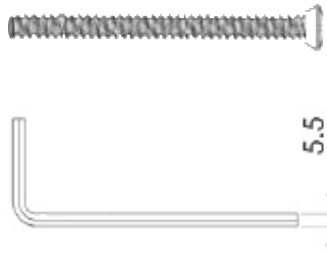

V850 LETTER PLATE 16 x 5"

② Dimensions:
see the outlines given above

FINISHES

- MB Matt Bronze finish
- SB Satin Brass finish
- PN Polished Nickel finish
- SN Satin Nickel finish
- AT Antique Brass finish
- SC Satin Chrome finish
- PB Polished Brass finish
- PC Polished Chrome finish

Overview

① Letter Plate illustrated

② (General dimensions of Letter Plate)

③ Supplied with:
1x Allen key 2x threaded washer [a]
2x threaded Allen bolt 2x decorative cap [b]

 M Marcus Ltd., Dudley

Product Code

V850 406

Material

Solid Brass

Sizes shown are in mm and approximate. We reserve the right to amend where necessary and without any prior notice.