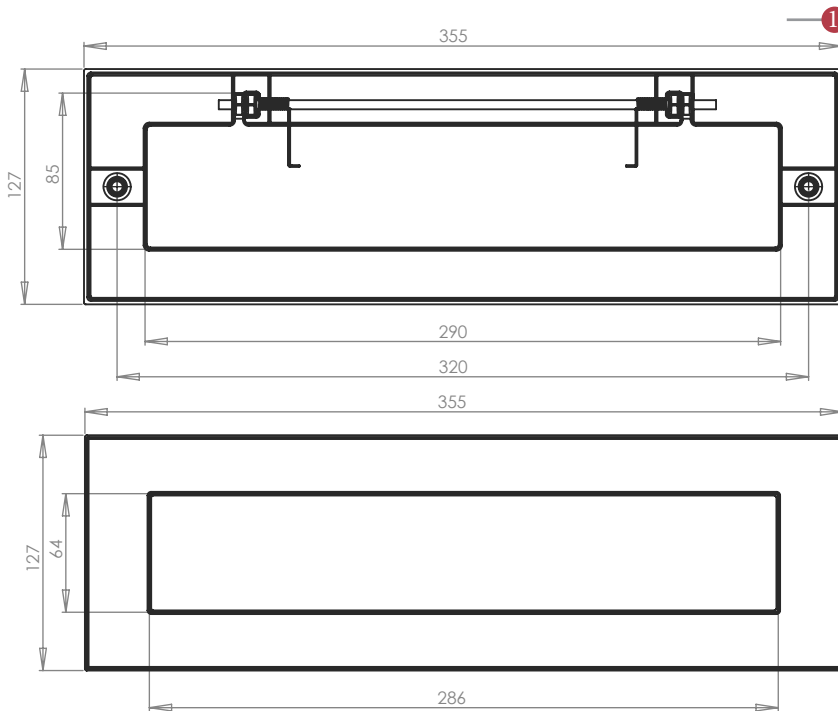

V850 LETTER PLATE 14 x 5"

② Dimensions:
see the outlines given above

FINISHES

- ◆ MB Matt Bronze finish
- ◆ SB Satin Brass finish
- ◆ PN Polished Nickel finish
- ◆ SN Satin Nickel finish
- ◆ AT Antique Brass finish
- ◆ SC Satin Chrome finish
- ◆ PB Polished Brass finish
- ◆ PC Polished Chrome finish

Overview

① Letter Plate illustrated

② (General dimensions of Letter Plate)

③ Supplied with:
1x Allen key 2x threaded washer [a]
2x threaded Allen bolt 2x decorative cap [b]

 M Marcus Ltd., Dudley

Product Code

V850 356

Material

Solid Brass

Sizes shown are in mm and approximate. We reserve the right to amend where necessary and without any prior notice.