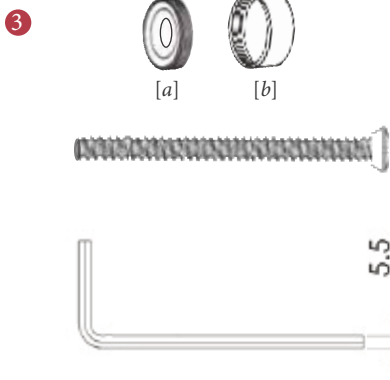

V850 LETTER PLATE 13 x 3"

② Dimensions:  
see the outlines given above

FINISHES

- MB Matt Bronze finish
- SB Satin Brass finish
- PN Polished Nickel finish
- SN Satin Nickel finish
- AT Antique Brass finish
- SC Satin Chrome finish
- PB Polished Brass finish
- PC Polished Chrome finish

Overview

① Letter Plate illustrated

② (General dimensions of Letter Plate)

③ Supplied with:  
1x Allen key                      2x threaded washer [a]  
2x threaded Allen bolt        2x decorative cap [b]

 M Marcus Ltd., Dudley

Product Code

V850 330

Material

Solid Brass

Sizes shown are in mm and approximate. We reserve the right to amend where necessary and without any prior notice.