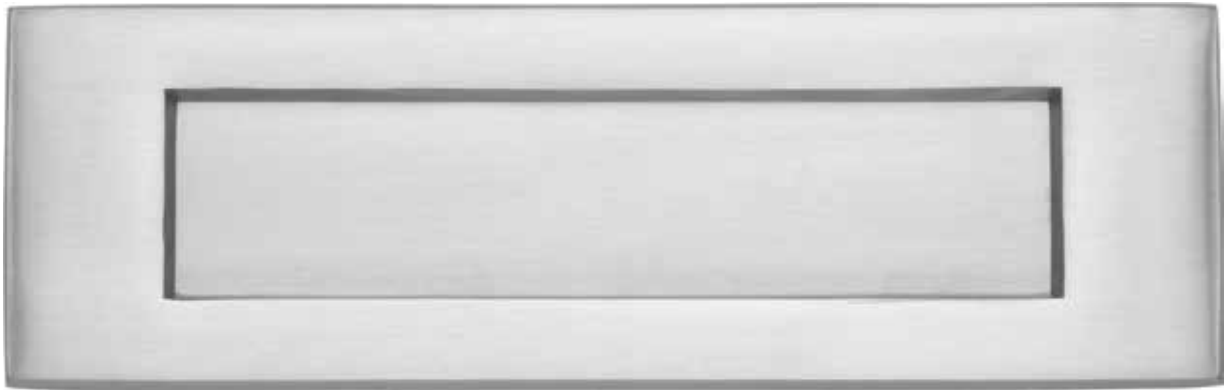

V850 LETTER PLATE 13 x 3"

② Dimensions:  
see the outlines given above

FINISHES

- MB Matt Bronze finish
- SB Satin Brass finish
- PN Polished Nickel finish
- SN Satin Nickel finish
- AT Antique Brass finish
- SC Satin Chrome finish
- PB Polished Brass finish
- PC Polished Chrome finish

Overview

① Letter Plate illustrated

② (General dimensions of Letter Plate)

③ Supplied with:  
1x Allen key                      2x threaded washer [a]  
2x threaded Allen bolt        2x decorative cap [b]

 M Marcus Ltd., Dudley

Product Code

V850 330

Material

Solid Brass

Sizes shown are in mm and approximate. We reserve the right to amend where necessary and without any prior notice.