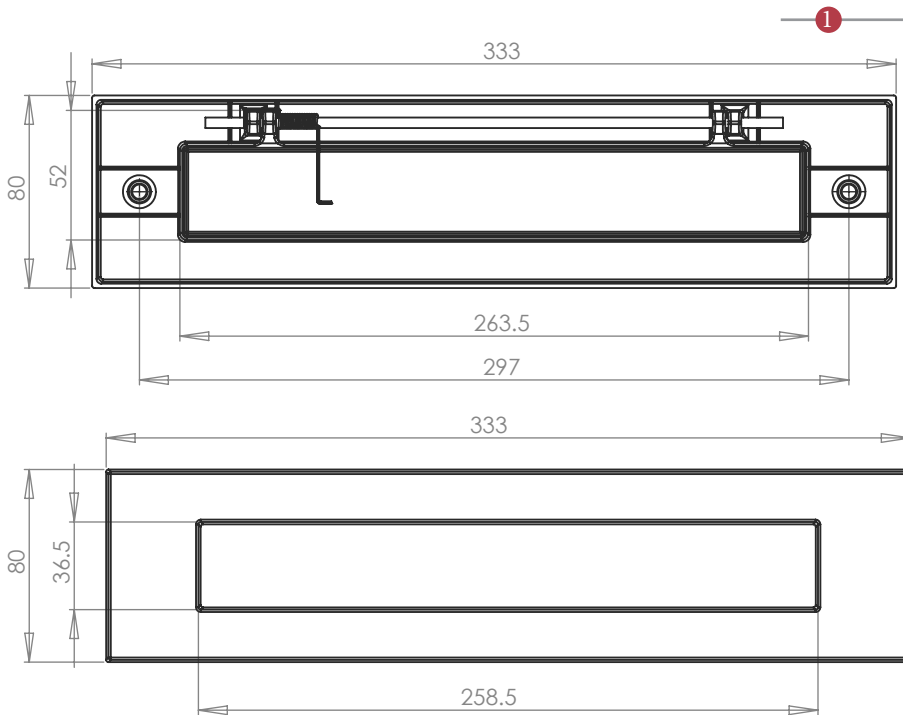

V850 LETTER PLATE 13 x 3"

② Dimensions:  
see the outlines given above

FINISHES

- MB Matt Bronze finish
- SB Satin Brass finish
- PN Polished Nickel finish
- SN Satin Nickel finish
- AT Antique Brass finish
- SC Satin Chrome finish
- PB Polished Brass finish
- PC Polished Chrome finish

Overview

① Letter Plate illustrated

② (General dimensions of Letter Plate)

③ Supplied with:  
1x Allen key                      2x threaded washer [a]  
2x threaded Allen bolt        2x decorative cap [b]

 M Marcus Ltd., Dudley

Product Code

V850 330

Material

Solid Brass

Sizes shown are in mm and approximate. We reserve the right to amend where necessary and without any prior notice.