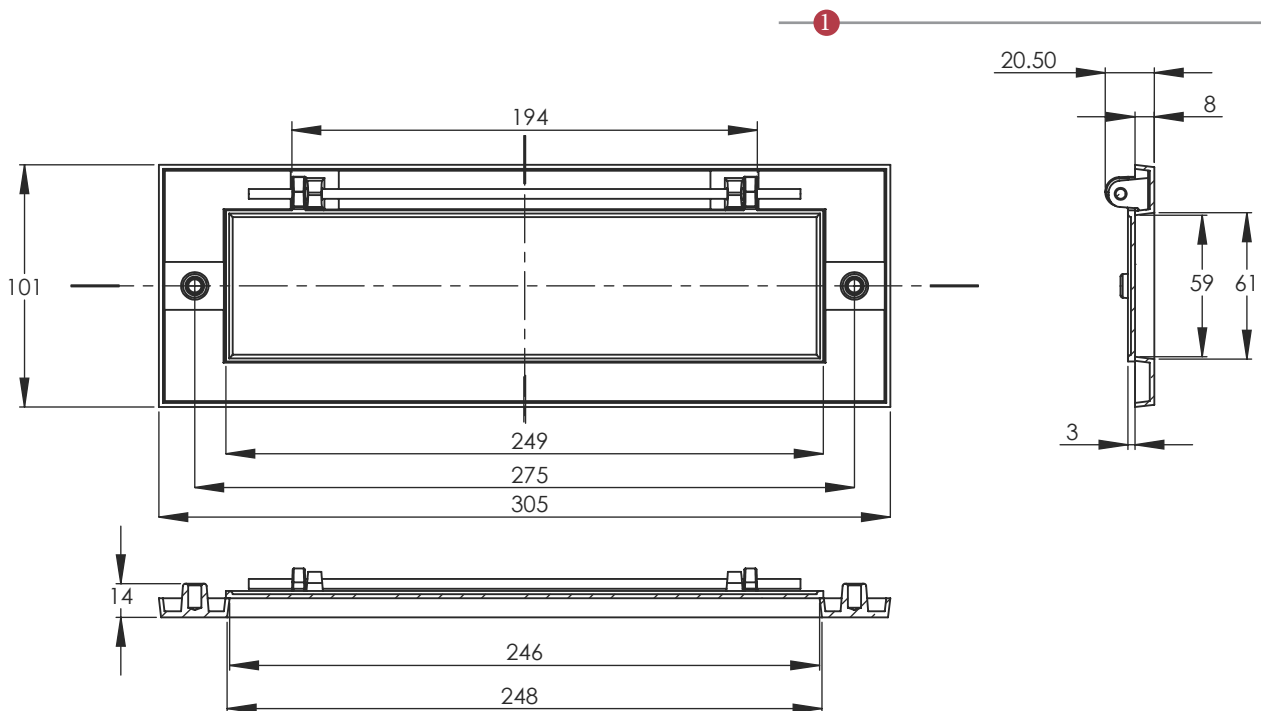

V850 LETTER PLATE 12"

② Dimensions: see the outlines given above

5.5

FINISHES

- ME Matt Bronze finish
- SB Satin Brass finish
- PN Polished Nickel finish
- SN Satin Nickel finish
- AT Antique Brass finish
- SC Satin Chrome finish
- PE Polished Brass finish
- PC Polished Chrome finish

Unlacquered Brass (ULB)

Overview

① Letter Plate illustrated

② (General dimensions of Letter Plate)

③ Supplied with:  
 1x Allen key      2x threaded washer [a]  
 2x threaded Allen bolt      2x decorative cap [b]

M Marcus Ltd., Dudley

Product Code

V850 305

Material

Solid Brass

Sizes shown are in mm and approximate. We reserve the right to amend where necessary and without any prior notice.