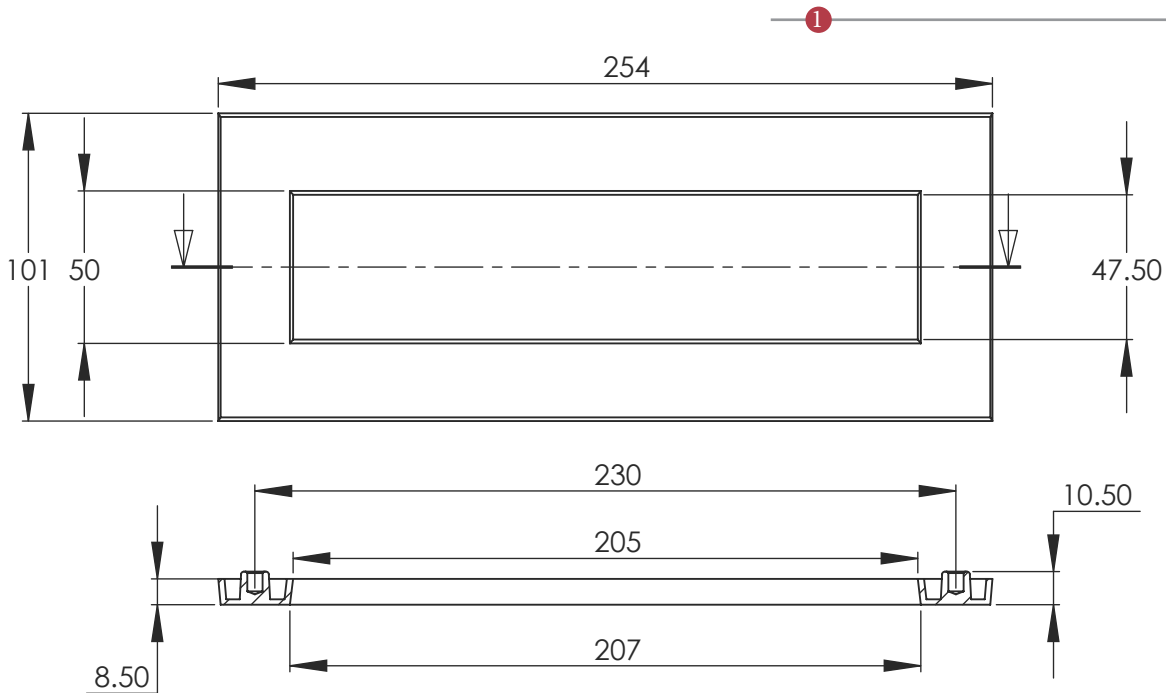

V850 LETTER PLATE 10 x 4"

② Dimensions:
see the outlines given above

③

5.5

FINISHES

- ◆ME◆ Matt Bronze finish
- ◆SB◆ Satin Brass finish
- ◆PN◆ Polished Nickel finish
- ◆SN◆ Satin Nickel finish
- ◆AT◆ Antique Brass finish
- ◆SC◆ Satin Chrome finish
- ◆PB◆ Polished Brass finish
- ◆PC◆ Polished Chrome finish
- ◆BK◆ Matt Black finish
- (ULB) Unlacquered Brass finish

Overview

① Letter Plate illustrated

② (General dimensions of Letter Plate)

③ Supplied with:
1x Allen key 2x threaded washer [a]
2x threaded Allen bolt 2x decorative cap [b]

 M Marcus Ltd., Dudley

Product Code

V850 254.101

Material

Solid Brass

Sizes shown are in mm and approximate. We reserve the right to amend where necessary and without any prior notice.