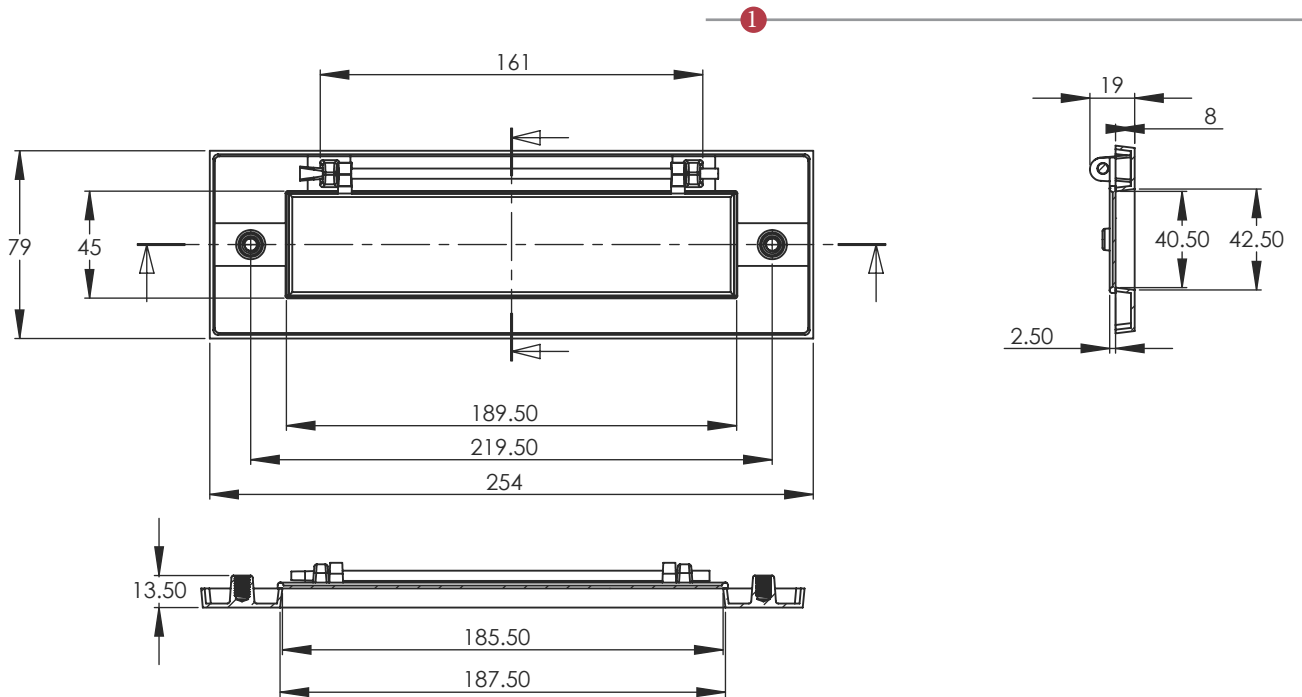

V850 LETTER PLATE 10 x 3"

② Dimensions: see the outlines given above

FINISHES

- ◆ MB Matt Bronze finish
  - ◆ SB Satin Brass finish
  - ◆ PN Polished Nickel finish
  - ◆ SN Satin Nickel finish
  - ◆ AT Antique Brass finish
  - ◆ SC Satin Chrome finish
  - ◆ PE Polished Brass finish
  - ◆ PC Polished Chrome finish
  - ◆ BK Matt Black finish
- Unlacquered Brass (ULB)

Overview

① Letter Plate illustrated

② (General dimensions of Letter Plate)

③ Supplied with:  
 1x Allen key      2x threaded washer [a]  
 2x threaded Allen bolt      2x decorative cap [b]

M Marcus Ltd., Dudley

Product Code

V850 254

Material

Solid Brass

Sizes shown are in mm and approximate. We reserve the right to amend where necessary and without any prior notice.