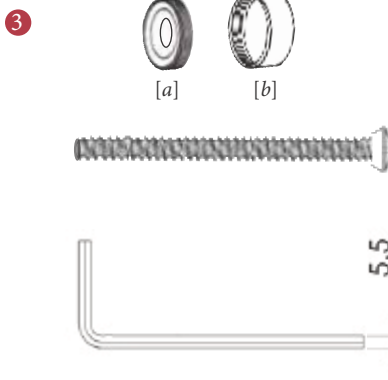

V850 LETTER PLATE 10 x 3"

② Dimensions: see the outlines given above

FINISHES

- ◆ MB Matt Bronze finish
  - ◆ SB Satin Brass finish
  - ◆ PN Polished Nickel finish
  - ◆ SN Satin Nickel finish
  - ◆ AT Antique Brass finish
  - ◆ SC Satin Chrome finish
  - ◆ PE Polished Brass finish
  - ◆ PC Polished Chrome finish
  - ◆ BK Matt Black finish
- Unlacquered Brass (ULB)

Overview

① Letter Plate illustrated

② (General dimensions of Letter Plate)

③ Supplied with:  
 1x Allen key      2x threaded washer [a]  
 2x threaded Allen bolt      2x decorative cap [b]

M Marcus Ltd., Dudley

Product Code

V850 254

Material

Solid Brass

Sizes shown are in mm and approximate. We reserve the right to amend where necessary and without any prior notice.