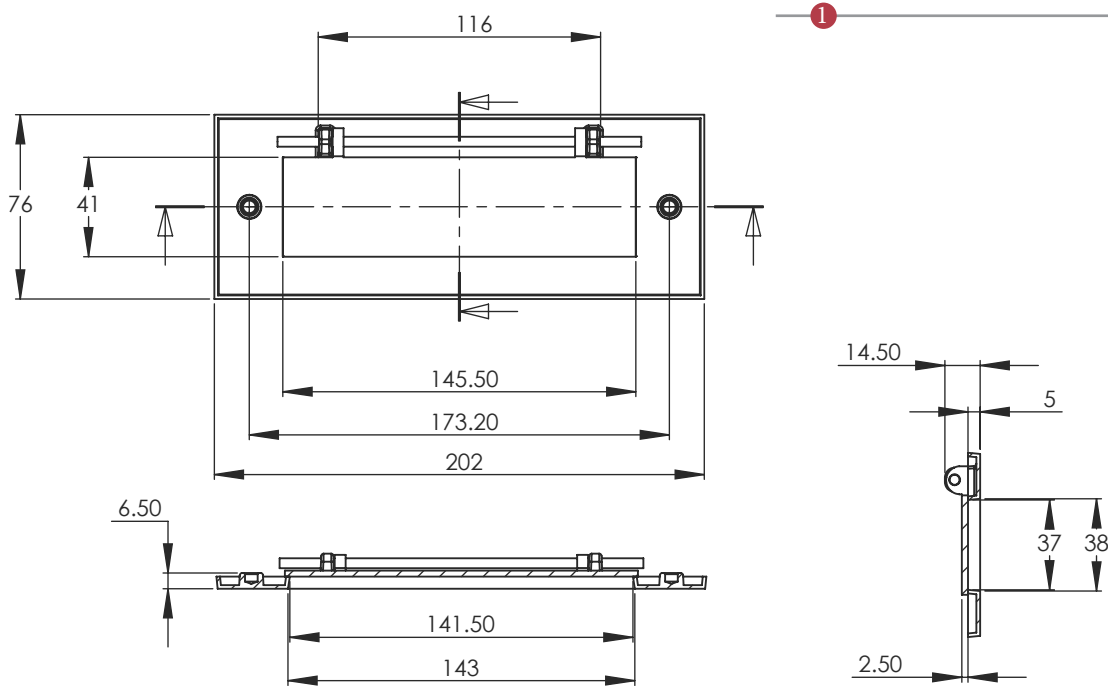

V850 LETTER PLATE 8"

② Dimensions: see the outlines given above

FINISHES

- ME Matt Bronze finish
- SB Satin Brass finish
- PN Polished Nickel finish
- SN Satin Nickel finish
- AT Antique Brass finish
- SC Satin Chrome finish
- PE Polished Brass finish
- PC Polished Chrome finish
- BK Matt Black finish

Overview

① Letter Plate illustrated

② (General dimensions of Letter Plate)

③ Supplied with:
 1x Allen key
 2x threaded Allen bolt
 2x threaded washer [a]
 2x decorative cap [b]

 M Marcus Ltd., Dudley

Product Code

V850 203

Material

Solid Brass

Sizes shown are in mm and approximate. We reserve the right to amend where necessary and without any prior notice.