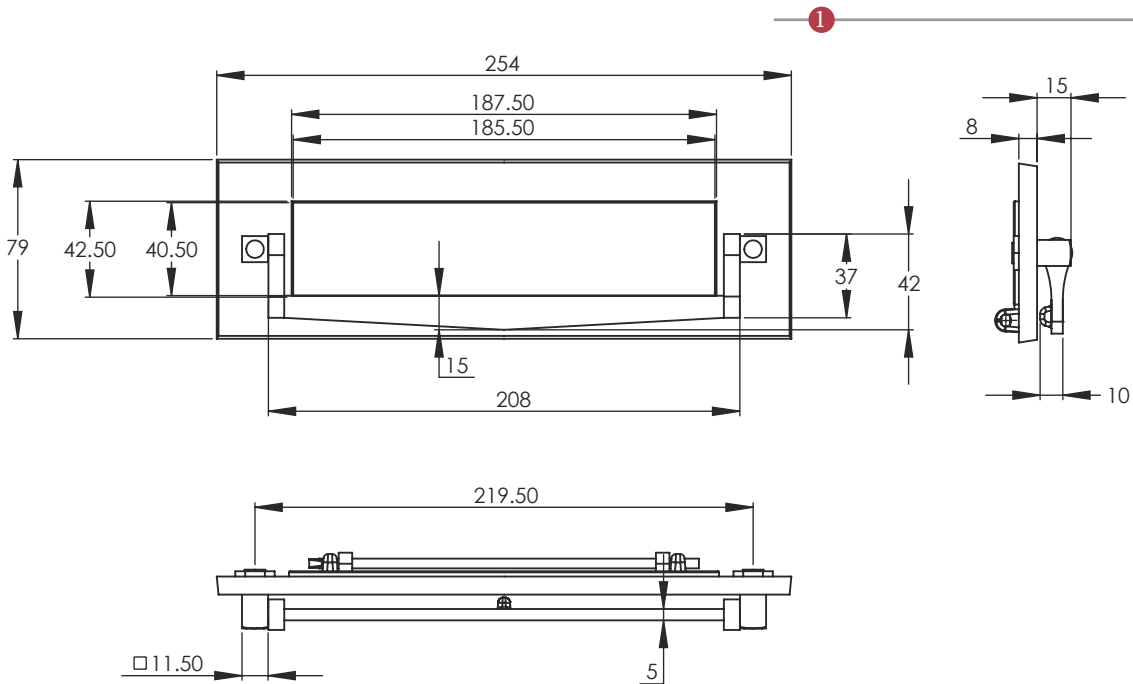

V830 POSTAL KNOCKER

② Dimensions:
see the outlines given above

FINISHES

- ME Matt Bronze finish
- SB Satin Brass finish
- SN Satin Nickel finish
- AT Antique Brass finish
- SC Satin Chrome finish
- PE Polished Brass finish
- PC Polished Chrome finish

Overview

① Postal knocker illustrated

② (General dimensions of Postal knocker)

③ Supplied with:
1x Allen key 2x threaded washer [a]
2x threaded Allen bolt 2x decorative cap [b]

 M Marcus Ltd., Dudley

Product Code

V830

Material

Solid Brass

Sizes shown are in mm and approximate. We reserve the right to amend where necessary and without any prior notice.