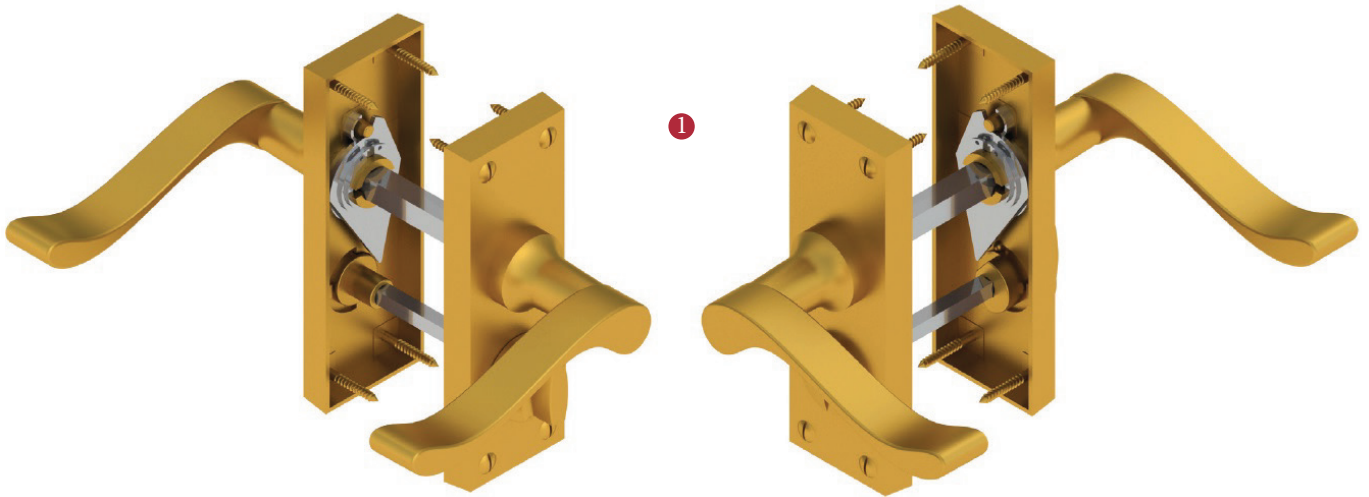

BEDFORD SHORT PRIVACY SET

INSIDE VIEW
With thumbturn.

OUTSIDE VIEW
With slotted release.
Used to open door in emergency.

This latch handle is suitable for use with most U.K. tubular latches.
For a new door installation we would recommend using our York standard tubular latch from the list below.

Thumbturn x 1pc.

Spindle : 7.8mm x 85mm - 1pc.

2 mm Allen key :
Used to fasten thumbturn

8x Brass wood Screws
Fasten the Brass Screws into the Pilot holes

Iron starter screw x 1pc.
Drill pilot holes, use the starter screw to cut a thread

TUBULAR LATCH

(not Included, must be ordered seperately)

YKTL2-AT	2 1/2" Antique Finish
YKTL2-BLK	2 1/2" Black Finish
YKTL2-MB	2 1/2" Matt Bronze Finish
YKTL2-PB	2 1/2" Brass Finish
YKTL2-PC&PN	2 1/2" Polished Chrome & Nickel Finish
YKTL2-SB	2 1/2" Satin Brass Finish
YKTL2-SN&SC	2 1/2" Satin Nickel & Chrome Finish
YKTL3-AT	3" Antique Finish
YKTL3-BLK	3" Black Finish
YKTL3-MB	3" Matt Bronze Finish
YKTL3-PB	3" Brass Finish
YKTL3-PC&PN	3" Polished Chrome & Nickel Finish
YKTL3-SB	3" Satin Brass Finish
YKTL3-SN&SC	3" Satin Nickel & Chrome Finish

Box Contains

①	②	③	④	⑤
Pair of lever handles	1x Thumbturn & release	1x 85mm spindle suitable for 35mm & 45mm thick door	1x Allen key	8x Brass wood screws 1x Iron screw

M Marcus Ltd., Dudley

Product Code

V825