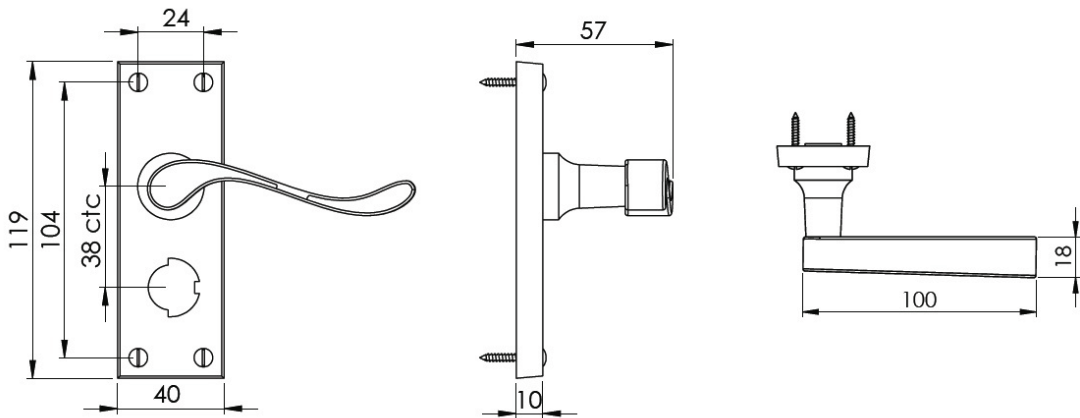

BEDFORD SHORT PRIVACY SET

INSIDE VIEW
With thumbturn.

OUTSIDE VIEW
With slotted release.
Used to open door in emergency.

This latch handle is suitable for use with most U.K. tubular latches.
For a new door installation we would recommend using our York standard tubular latch from the list below.

Thumbturn x 1pc.

Spindle : 7.8mm x 85mm - 1pc.

2 mm Allen key :
Used to fasten thumbturn

8x Brass wood Screws
Fasten the Brass Screws into the Pilot holes

Iron starter screw x 1pc.
Drill pilot holes, use the starter screw to cut a thread

Box Contains

①	②	③	④	⑤
Pair of lever handles	1x Thumbturn & release	1x 85mm spindle suitable for 35mm & 45mm thick door	1x Allen key	8x Brass wood screws 1x Iron screw

M Marcus Ltd., Dudley

Product Code

V825