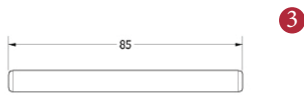

BEDFORD SHORT PRIVACY SET

INSIDE VIEW
With thumbturn.

OUTSIDE VIEW
With slotted release.
Used to open door in emergency.

This latch handle is suitable for use with most U.K. tubular latches.
For a new door installation we would recommend using our York standard tubular latch from the list below.

Thumbturn x 1pc.

Spindle : 7.8mm x 85mm - 1pc.

2 mm Allen key :
Used to fasten thumbturn

8x Brass wood Screws
Fasten the Brass Screws into the Pilot holes

Iron starter screw x 1pc.
Drill pilot holes, use the starter screw to cut a thread