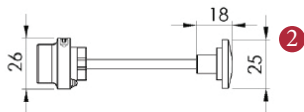

BEDFORD SHORT PRIVACY SET

INSIDE VIEW
With thumbturn.

OUTSIDE VIEW
With slotted release.
Used to open door in emergency.

This latch handle is suitable for use with most U.K. tubular latches.
For a new door installation we would recommend using our York standard tubular latch from the list below.

Thumbturn x 1pc.

Spindle : 7.8mm x 85mm - 1pc.

2 mm Allen key :
Used to fasten thumbturn

8x Brass wood Screws
Fasten the Brass Screws into the Pilot holes

Iron starter screw x 1pc.
Drill pilot holes, use the starter screw to cut a thread

Box Contains

①	②	③	④	⑤
Pair of lever handles	1x Thumbturn & release	1x 85mm spindle suitable for 35mm & 45mm thick door	1x Allen key	8x Brass wood screws 1x Iron screw

M Marcus Ltd., Dudley

Product Code

V825