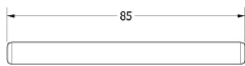

SOPHIA SHORT PRIVACY SET

**INSIDE VIEW**  
With thumbturn.

**OUTSIDE VIEW**  
With slotted release.  
Used to open door in emergency.

This latch handle is suitable for use with most U.K. tubular latches.  
For a new door installation we would recommend using our York standard tubular latch from the list below.

Thumbturn x 1pc.

Spindle : 7.8mm x 85mm - 1pc.

2 mm Allen key :  
Used to fasten thumbturn

8x Brass wood Screws  
Fasten the Brass Screws into the Pilot holes

Iron starter screw x 1pc.  
Drill pilot holes, use the starter screw to cut a thread