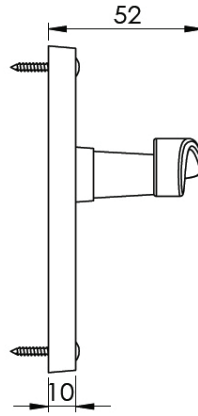

SOPHIA SHORT PRIVACY SET

**INSIDE VIEW**  
With thumbturn.

**OUTSIDE VIEW**  
With slotted release.  
Used to open door in emergency.

This latch handle is suitable for use with most U.K. tubular latches.  
For a new door installation we would recommend using our York standard tubular latch from the list below.

Thumbturn x 1pc.

Spindle : 7.8mm x 85mm - 1pc.

2 mm Allen key :  
Used to fasten thumbturn

8x Brass wood Screws  
Fasten the Brass Screws into the Pilot holes

Iron starter screw x 1pc.  
Drill pilot holes, use the starter screw to cut a thread

**Box Contains**

①	②	③	④	⑤
Pair of lever handles	1x Thumbturn & release	1x 85mm spindle suitable for 35mm & 45mm thick door	1x Allen key	8x Brass wood screws 1x Iron screw

**M Marcus Ltd., Dudley**

Product Code

V4144

Material

Solid Brass

Available in all Heritage Brass finishes.

Sizes shown are in mm and approximate.  
We reserve the right to amend where necessary and without any prior notice.