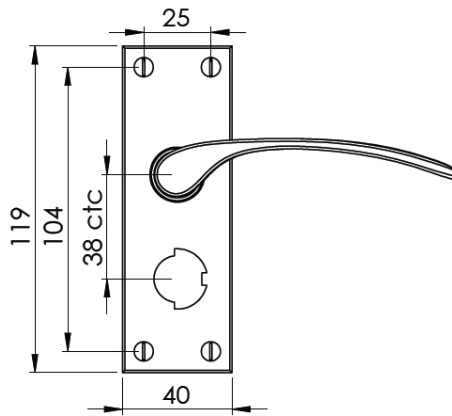

SOPHIA SHORT PRIVACY SET

**INSIDE VIEW**  
With thumbturn.

**OUTSIDE VIEW**  
With slotted release.  
Used to open door in emergency.

This latch handle is suitable for use with most U.K. tubular latches.  
For a new door installation we would recommend using our York standard tubular latch from the list below.

Thumbturn x 1pc.

Spindle : 7.8mm x 85mm - 1pc.

2 mm Allen key :  
Used to fasten thumbturn

8x Brass wood Screws  
Fasten the Brass Screws into the Pilot holes

Iron starter screw x 1pc.  
Drill pilot holes, use the starter screw to cut a thread

**Box Contains**

①	②	③	④	⑤
Pair of lever handles	1x Thumbturn & release	1x 85mm spindle suitable for 35mm & 45mm thick door	1x Allen key	8x Brass wood screws 1x Iron screw

**M Marcus Ltd., Dudley**

Product Code

V4144

Material

Solid Brass

Available in all Heritage Brass finishes.

Sizes shown are in mm and approximate.  
We reserve the right to amend where necessary and without any prior notice.