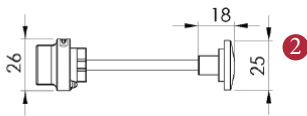

SOPHIA SHORT PRIVACY SET

**INSIDE VIEW**  
With thumbturn.

**OUTSIDE VIEW**  
With slotted release.  
Used to open door in emergency.

This latch handle is suitable for use with most U.K. tubular latches.  
For a new door installation we would recommend using our York standard tubular latch from the list below.

Thumbturn x 1pc.

Spindle : 7.8mm x 85mm - 1pc.

2 mm Allen key :  
Used to fasten thumbturn

8x Brass wood Screws  
Fasten the Brass Screws into the Pilot holes

Iron starter screw x 1pc.  
Drill pilot holes, use the starter screw to cut a thread

**Box Contains**

①	②	③	④	⑤
Pair of lever handles	1x Thumbturn & release	1x 85mm spindle suitable for 35mm & 45mm thick door	1x Allen key	8x Brass wood screws 1x Iron screw

**M Marcus Ltd., Dudley**

Product Code