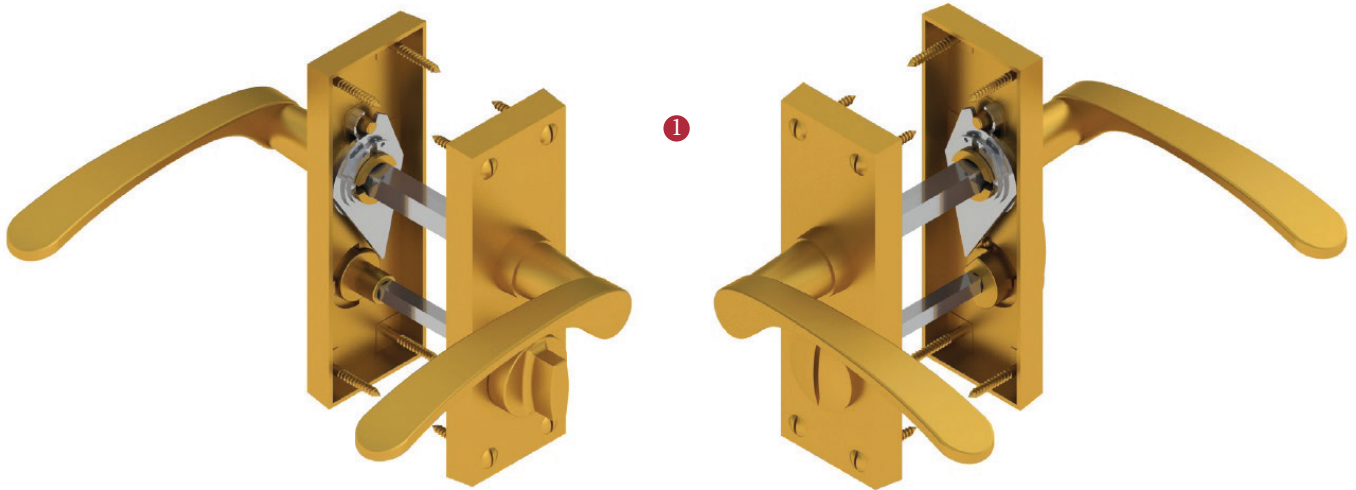

SOPHIA SHORT PRIVACY SET

**INSIDE VIEW**  
With thumbturn.

**OUTSIDE VIEW**  
With slotted release.  
Used to open door in emergency.

This latch handle is suitable for use with most U.K. tubular latches.  
For a new door installation we would recommend using our York standard tubular latch from the list below.

Thumbturn x 1pc.

Spindle : 7.8mm x 85mm - 1pc.

2 mm Allen key :  
Used to fasten thumbturn

8x Brass wood Screws  
Fasten the Brass Screws into the Pilot holes

Iron starter screw x 1pc.  
Drill pilot holes, use the starter screw to cut a thread

**TUBULAR LATCH**

(not Included, must be ordered separately)

YKTL2-AT	2 1/2" Antique Finish
YKTL2-BLK	2 1/2" Black Finish
YKTL2-MB	2 1/2" Matt Bronze Finish
YKTL2-PB	2 1/2" Brass Finish
YKTL2-PC&PN	2 1/2" Polished Chrome & Nickel Finish
YKTL2-SB	2 1/2" Satin Brass Finish
YKTL2-SN&SC	2 1/2" Satin Nickel & Chrome Finish
YKTL3-AT	3" Antique Finish
YKTL3-BLK	3" Black Finish
YKTL3-MB	3" Matt Bronze Finish
YKTL3-PB	3" Brass Finish
YKTL3-PC&PN	3" Polished Chrome & Nickel Finish
YKTL3-SB	3" Satin Brass Finish
YKTL3-SN&SC	3" Satin Nickel & Chrome Finish

**Box Contains**

①	②	③	④	⑤
Pair of lever handles	1x Thumbturn & release	1x 85mm spindle suitable for 35mm & 45mm thick door	1x Allen key	8x Brass wood screws 1x Iron screw

**M Marcus Ltd., Dudley**

Product Code