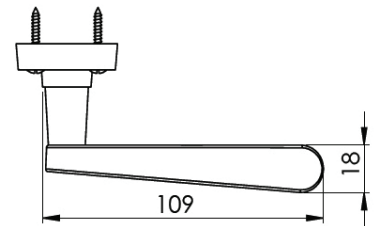

SOPHIA SHORT PRIVACY SET

**INSIDE VIEW**  
With thumbturn.

**OUTSIDE VIEW**  
With slotted release.  
Used to open door in emergency.

This latch handle is suitable for use with most U.K. tubular latches.  
For a new door installation we would recommend using our York standard tubular latch from the list below.

Thumbturn x 1pc.

Spindle : 7.8mm x 85mm - 1pc.

2 mm Allen key :  
Used to fasten thumbturn

8x Brass wood Screws  
Fasten the Brass Screws into the Pilot holes

Iron starter screw x 1pc.  
Drill pilot holes, use the starter screw to cut a thread

**Box Contains**

①	②	③	④	⑤
Pair of lever handles	1x Thumbturn & release	1x 85mm spindle suitable for 35mm & 45mm thick door	1x Allen key	8x Brass wood screws 1x Iron screw

**M Marcus Ltd., Dudley**

Product Code

V4144

Material

Solid Brass

Available in all Heritage Brass finishes.

Sizes shown are in mm and approximate.  
We reserve the right to amend where necessary and without any prior notice.