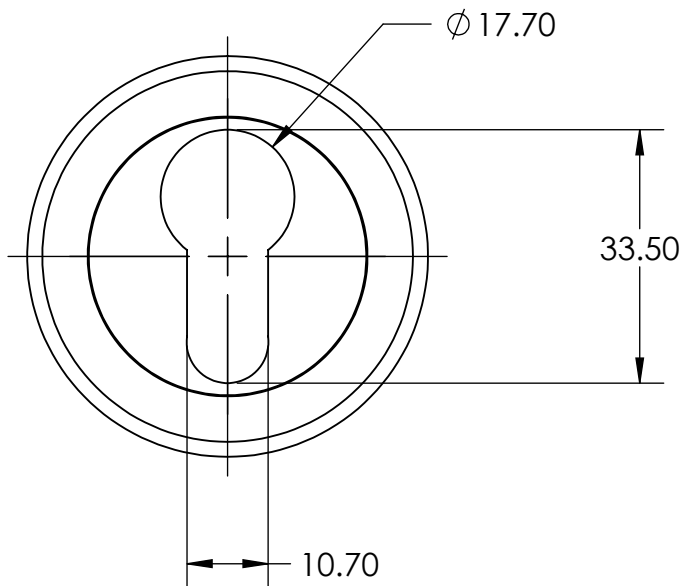

V4020 EURO PROFILE ESCUTCHEON

2

1

2 Dimensions: see the outlines given above

3  2 x Phillips Flat Head CSK Brass Screw

FINISHES

-  Matt Bronze Finish
-  Satin Brass Finish
-  Polished Chrome/Brass Finish
-  Apollo Finish
-  Mercury Split Finish
-  Polished Nickel Finish
-  Satin Nickel Finish
-  Antique Finish
-  Satin Chrome Finish
-  Polished Brass Finish
-  Polished Chrome Finish
-  Matt Black Finish

Overview

1 Escutcheon illustrated

2 General Dimension of Escutcheon

3 Supplied with: 2x 19mm screws

 M Marcus Ltd., Dudley

Product Code

V4020

Material

Solid Brass

Sizes shown are in mm and approximate. We reserve the right to amend where necessary and without any prior notice.