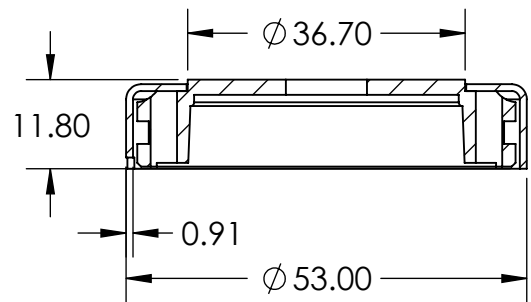

V4020 EURO PROFILE ESCUTCHEON

2

1

2 Dimensions: see the outlines given above

3  2 x Phillips Flat Head CSK Brass Screw

FINISHES

-  Matt Bronze Finish
-  Satin Brass Finish
-  Polished Chrome/Brass Finish
-  Apollo Finish
-  Mercury Split Finish
-  Polished Nickel Finish
-  Satin Nickel Finish
-  Antique Finish
-  Satin Chrome Finish
-  Polished Brass Finish
-  Polished Chrome Finish
-  Matt Black Finish

Overview

1 Escutcheon illustrated

2 General Dimension of Escutcheon

3 Supplied with: 2x 19mm screws

 M Marcus Ltd., Dudley

Product Code

V4020

Material

Solid Brass

Sizes shown are in mm and approximate. We reserve the right to amend where necessary and without any prior notice.