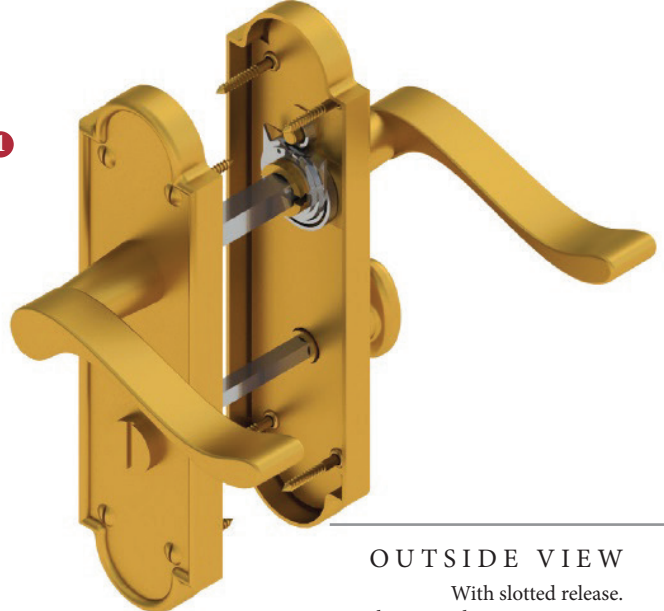

MERIDIAN BATHROOM/CLOAKROOM HANDLE WITH PRIVACY TURN

INSIDE VIEW
With thumbturn.

OUTSIDE VIEW
With slotted release.
Used to open door in emergency.

This bathroom handle is suitable for use with most U.K. bathroom locks with a 57mm CTC.
For a new door installation we would recommend using our York bathroom locks from the list below.

Thumbturn x 1pc.

Spindle : 7.8mm x 85mm - 1pc.

2 mm Allen key :
Used to fasten thumbturn

8x Brass wood Screws
Fasten the Brass Screws into the Pilot holes

Iron starter screw x 1pc.
Drill pilot holes, use the starter screw to cut a thread

Box Contains

- ① Pair of lever handles
- ② 1x Thumbturn & release
- ③ 1x 85mm spindle suitable for 35mm & 45mm thick door
- ④ 1x Allen key
- ⑤ 8x Brass wood screws
1x Iron screw

M Marcus Ltd., Dudley

Product Code