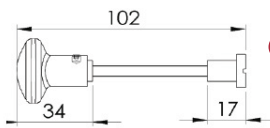

MERIDIAN BATHROOM/CLOAKROOM HANDLE WITH PRIVACY TURN

INSIDE VIEW
With thumbturn.

OUTSIDE VIEW
With slotted release.
Used to open door in emergency.

This bathroom handle is suitable for use with most U.K. bathroom locks with a 57mm CTC.
For a new door installation we would recommend using our York bathroom locks from the list below.

Thumbturn x 1pc.

Spindle : 7.8mm x 85mm - 1pc.

2 mm Allen key :
Used to fasten thumbturn

8x Brass wood Screws
Fasten the Brass Screws into the Pilot holes

Iron starter screw x 1pc.
Drill pilot holes, use the starter screw to cut a thread

Box Contains

- ① Pair of lever handles
- ② 1x Thumbturn & release
- ③ 1x 85mm spindle suitable for 35mm & 45mm thick door
- ④ 1x Allen key
- ⑤ 8x Brass wood screws
1x Iron screw

M Marcus Ltd., Dudley

Product Code