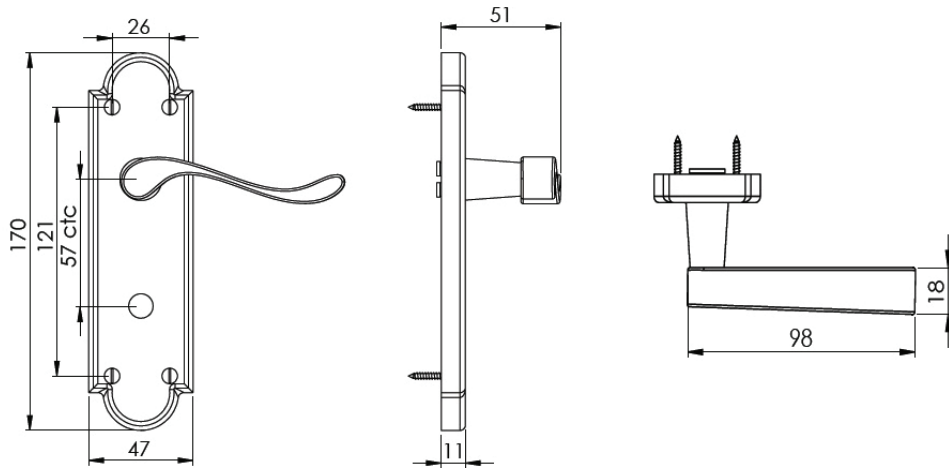

MERIDIAN BATHROOM/CLOAKROOM HANDLE WITH PRIVACY TURN

INSIDE VIEW
With thumbturn.

OUTSIDE VIEW
With slotted release.
Used to open door in emergency.

This bathroom handle is suitable for use with most U.K. bathroom locks with a 57mm CTC.
For a new door installation we would recommend using our York bathroom locks from the list below.

Thumbturn x 1pc.

Spindle : 7.8mm x 85mm - 1pc.

2 mm Allen key :
Used to fasten thumbturn

8x Brass wood Screws
Fasten the Brass Screws into the Pilot holes

Iron starter screw x 1pc.
Drill pilot holes, use the starter screw to cut a thread

Box Contains

- ① Pair of lever handles
- ② 1x Thumbturn & release
- ③ 1x 85mm spindle suitable for 35mm & 45mm thick door
- ④ 1x Allen key
- ⑤ 8x Brass wood screws
1x Iron screw

M Marcus Ltd., Dudley

Product Code

V330

Material

Solid Brass

Available in all Heritage Brass finishes.

Sizes shown are in mm and approximate.
We reserve the right to amend where necessary and without any prior notice.