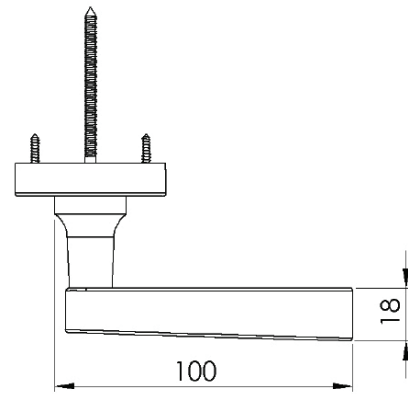

BEDFORD LEVER ON ROSE

1
PAIRED VIEW

This latch handle is suitable for use with most U.K. tubular latches.
For a new door installation we would recommend using our York standard tubular latch from the list below.

TUBULAR LATCH
(not Included, must be ordered separately)

YKTL2-AT	2½" Antique Finish
YKTL2-BLK	2½" Black Finish
YKTL2-MB	2½" Matt Bronze Finish
YKTL2-PB	2½" Brass Finish
YKTL2-PC&PN	2½" Polished Chrome & Nickel Finish
YKTL2-SB	2½" Satin Brass Finish
YKTL2-SN&SC	2½" Satin Nickel & Chrome Finish
YKTL3-AT	3" Antique Finish
YKTL3-BLK	3" Black Finish
YKTL3-MB	3" Matt Bronze Finish
YKTL3-PB	3" Brass Finish
YKTL3-PC&PN	3" Polished Chrome & Nickel Finish
YKTL3-SB	3" Satin Brass Finish
YKTL3-SN&SC	3" Satin Nickel & Chrome Finish

Box Contains	1	2	3	4	5
	Pair of lever handles	1x spindle suitable for 35mm & 44 mm thick door	1x Allen key	4x Machine screws	8x Steel wood screws

M Marcus Ltd., Dudley

Product Code	Material	Available in all Heritage Brass finishes.	Sizes shown are in mm and approximate. We reserve the right to amend where necessary and without any prior notice.
V3010	Solid Brass		