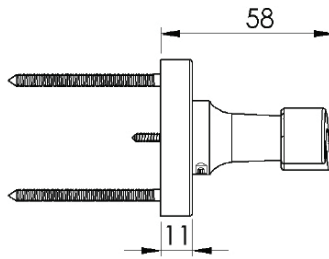

BEDFORD LEVER ON ROSE

1
PAIRED VIEW

This latch handle is suitable for use with most U.K. tubular latches.
For a new door installation we would recommend using our York standard tubular latch from the list below.

TUBULAR LATCH
(not Included, must be ordered separately)

YKTL2-AT	2½" Antique Finish
YKTL2-BLK	2½" Black Finish
YKTL2-MB	2½" Matt Bronze Finish
YKTL2-PB	2½" Brass Finish
YKTL2-PC&PN	2½" Polished Chrome & Nickel Finish
YKTL2-SB	2½" Satin Brass Finish
YKTL2-SN&SC	2½" Satin Nickel & Chrome Finish
YKTL3-AT	3" Antique Finish
YKTL3-BLK	3" Black Finish
YKTL3-MB	3" Matt Bronze Finish
YKTL3-PB	3" Brass Finish
YKTL3-PC&PN	3" Polished Chrome & Nickel Finish
YKTL3-SB	3" Satin Brass Finish
YKTL3-SN&SC	3" Satin Nickel & Chrome Finish

Box Contains	1	2	3	4	5
	Pair of lever handles	1x spindle suitable for 35mm & 44 mm thick door	1x Allen key	4x Machine screws	8x Steel wood screws

M Marcus Ltd., Dudley

Product Code	Material	Available in all Heritage Brass finishes.	Sizes shown are in mm and approximate. We reserve the right to amend where necessary and without any prior notice.
V3010	Solid Brass		