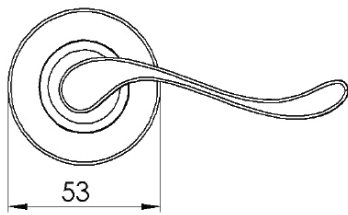

BEDFORD LEVER ON ROSE

1
PAIRED VIEW

This latch handle is suitable for use with most U.K. tubular latches.
For a new door installation we would recommend using our York standard tubular latch from the list below.

TUBULAR LATCH
(not Included, must be ordered separately)

YKTL2-AT	2½" Antique Finish
YKTL2-BLK	2½" Black Finish
YKTL2-MB	2½" Matt Bronze Finish
YKTL2-PB	2½" Brass Finish
YKTL2-PC&PN	2½" Polished Chrome & Nickel Finish
YKTL2-SB	2½" Satin Brass Finish
YKTL2-SN&SC	2½" Satin Nickel & Chrome Finish
YKTL3-AT	3" Antique Finish
YKTL3-BLK	3" Black Finish
YKTL3-MB	3" Matt Bronze Finish
YKTL3-PB	3" Brass Finish
YKTL3-PC&PN	3" Polished Chrome & Nickel Finish
YKTL3-SB	3" Satin Brass Finish
YKTL3-SN&SC	3" Satin Nickel & Chrome Finish

Box Contains	1	2	3	4	5
	Pair of lever handles	1x spindle suitable for 35mm & 44 mm thick door	1x Allen key	4x Machine screws	8x Steel wood screws

M Marcus Ltd., Dudley

Product Code	Material	Available in all Heritage Brass finishes.	Sizes shown are in mm and approximate. We reserve the right to amend where necessary and without any prior notice.
V3010	Solid Brass		