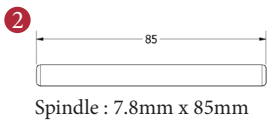

BEDFORD LEVER ON ROSE

1
PAIRED VIEW

This latch handle is suitable for use with most U.K. tubular latches.
For a new door installation we would recommend using our York standard tubular latch from the list below.

TUBULAR LATCH
(not Included, must be ordered separately)

YKTL2-AT	2½" Antique Finish
YKTL2-BLK	2½" Black Finish
YKTL2-MB	2½" Matt Bronze Finish
YKTL2-PB	2½" Brass Finish
YKTL2-PC&PN	2½" Polished Chrome & Nickel Finish
YKTL2-SB	2½" Satin Brass Finish
YKTL2-SN&SC	2½" Satin Nickel & Chrome Finish
YKTL3-AT	3" Antique Finish
YKTL3-BLK	3" Black Finish
YKTL3-MB	3" Matt Bronze Finish
YKTL3-PB	3" Brass Finish
YKTL3-PC&PN	3" Polished Chrome & Nickel Finish
YKTL3-SB	3" Satin Brass Finish
YKTL3-SN&SC	3" Satin Nickel & Chrome Finish

Box Contains	1	2	3	4	5
	Pair of lever handles	1x spindle suitable for 35mm & 44 mm thick door	1x Allen key	4x Machine screws	8x Steel wood screws

M Marcus Ltd., Dudley

Product Code	Material	Available in all Heritage Brass finishes.	Sizes shown are in mm and approximate. We reserve the right to amend where necessary and without any prior notice.
V3010	Solid Brass		