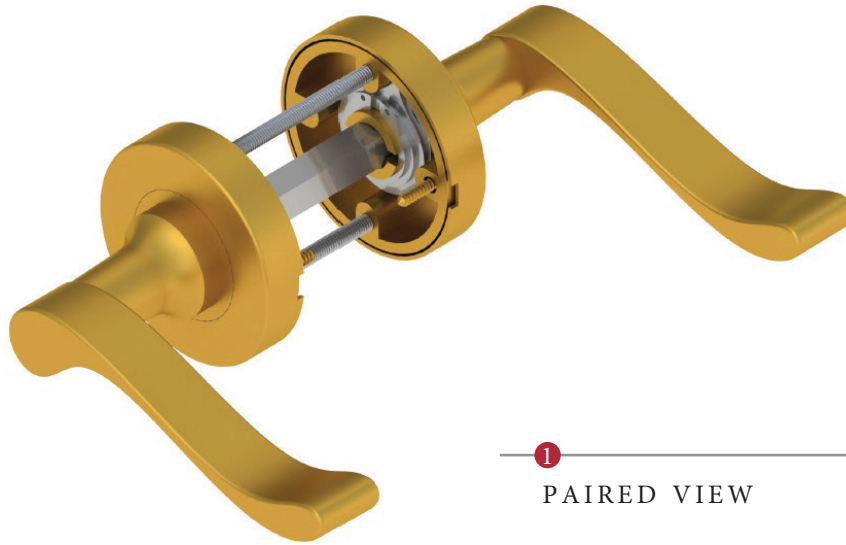

BEDFORD LEVER ON ROSE

1
PAIRED VIEW

This latch handle is suitable for use with most U.K. tubular latches.
For a new door installation we would recommend using our York standard tubular latch from the list below.

TUBULAR LATCH
(not Included, must be ordered separately)

YKTL2-AT	2½" Antique Finish
YKTL2-BLK	2½" Black Finish
YKTL2-MB	2½" Matt Bronze Finish
YKTL2-PB	2½" Brass Finish
YKTL2-PC&PN	2½" Polished Chrome & Nickel Finish
YKTL2-SB	2½" Satin Brass Finish
YKTL2-SN&SC	2½" Satin Nickel & Chrome Finish
YKTL3-AT	3" Antique Finish
YKTL3-BLK	3" Black Finish
YKTL3-MB	3" Matt Bronze Finish
YKTL3-PB	3" Brass Finish
YKTL3-PC&PN	3" Polished Chrome & Nickel Finish
YKTL3-SB	3" Satin Brass Finish
YKTL3-SN&SC	3" Satin Nickel & Chrome Finish

Box Contains	1	2	3	4	5
	Pair of lever handles	1x spindle suitable for 35mm & 44 mm thick door	1x Allen key	4x Machine screws	8x Steel wood screws

M Marcus Ltd., Dudley

Product Code	Material	Available in all Heritage Brass finishes.	Sizes shown are in mm and approximate. We reserve the right to amend where necessary and without any prior notice.
V3010	Solid Brass		