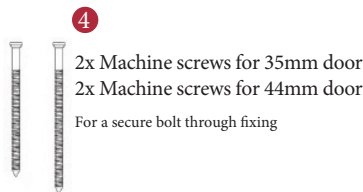

BEDFORD LEVER ON ROSE

1
PAIRED VIEW

This latch handle is suitable for use with most U.K. tubular latches.
For a new door installation we would recommend using our York standard tubular latch from the list below.

TUBULAR LATCH
(not Included, must be ordered separately)

YKTL2-AT	2½" Antique Finish
YKTL2-BLK	2½" Black Finish
YKTL2-MB	2½" Matt Bronze Finish
YKTL2-PB	2½" Brass Finish
YKTL2-PC&PN	2½" Polished Chrome & Nickel Finish
YKTL2-SB	2½" Satin Brass Finish
YKTL2-SN&SC	2½" Satin Nickel & Chrome Finish
YKTL3-AT	3" Antique Finish
YKTL3-BLK	3" Black Finish
YKTL3-MB	3" Matt Bronze Finish
YKTL3-PB	3" Brass Finish
YKTL3-PC&PN	3" Polished Chrome & Nickel Finish
YKTL3-SB	3" Satin Brass Finish
YKTL3-SN&SC	3" Satin Nickel & Chrome Finish

Box Contains	1	2	3	4	5
	Pair of lever handles	1x spindle suitable for 35mm & 44 mm thick door	1x Allen key	4x Machine screws	8x Steel wood screws

M Marcus Ltd., Dudley

Product Code	Material	Available in all Heritage Brass finishes.	Sizes shown are in mm and approximate. We reserve the right to amend where necessary and without any prior notice.
V3010	Solid Brass		