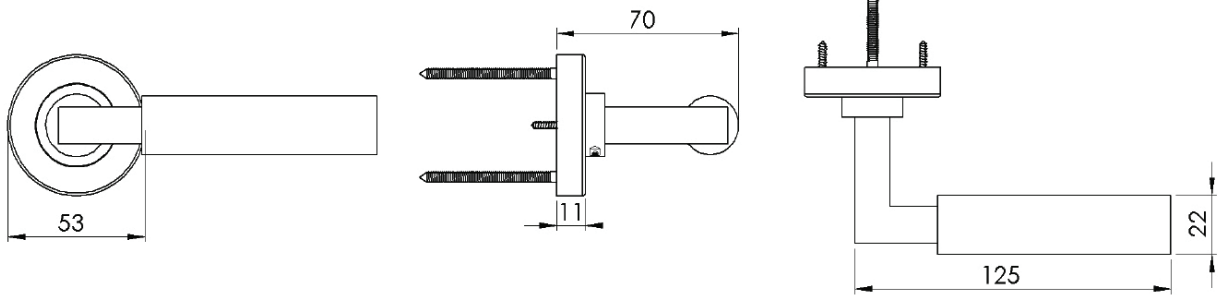

BAUHAUS LEVER ON ROSE

1 PAIRED VIEW

This latch handle is suitable for use with most U.K. tubular latches.
For a new door installation we would recommend using our York standard tubular latch from the list below.

TUBULAR LATCH

(not Included, must be ordered separately)

YKTL2-AT	2½" Antique Finish
YKTL2-BLK	2½" Black Finish
YKTL2-MB	2½" Matt Bronze Finish
YKTL2-PB	2½" Brass Finish
YKTL2-PC&PN	2½" Polished Chrome & Nickel Finish
YKTL2-SB	2½" Satin Brass Finish
YKTL2-SN&SC	2½" Satin Nickel & Chrome Finish
YKTL3-AT	3" Antique Finish
YKTL3-BLK	3" Black Finish
YKTL3-MB	3" Matt Bronze Finish
YKTL3-PB	3" Brass Finish
YKTL3-PC&PN	3" Polished Chrome & Nickel Finish
YKTL3-SB	3" Satin Brass Finish
YKTL3-SN&SC	3" Satin Nickel & Chrome Finish

Box Contains	1	2	3	4	5
	Pair of lever handles	1x spindle suitable for 35mm & 44 mm thick door	1x Allen key	4x Machine screws	8x Steel wood screws

M Marcus Ltd., Dudley

Product Code	Material	Available in all Heritage Brass finishes.	Sizes shown are in mm and approximate. We reserve the right to amend where necessary and without any prior notice.
V2259	Solid Brass		