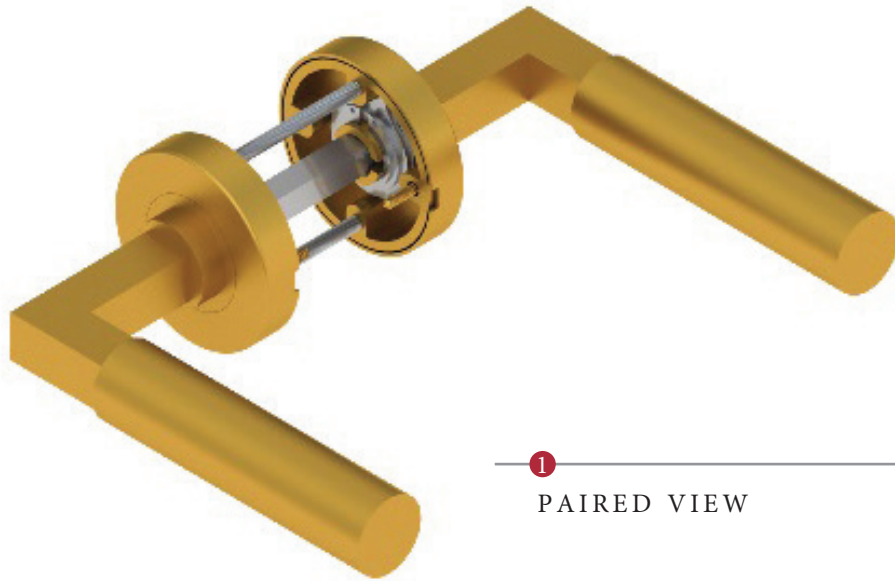

BAUHAUS LEVER ON ROSE

1 PAIRED VIEW

This latch handle is suitable for use with most U.K. tubular latches.
For a new door installation we would recommend using our York standard tubular latch from the list below.

TUBULAR LATCH

(not Included, must be ordered separately)

YKTL2-AT	2½" Antique Finish
YKTL2-BLK	2½" Black Finish
YKTL2-MB	2½" Matt Bronze Finish
YKTL2-PB	2½" Brass Finish
YKTL2-PC&PN	2½" Polished Chrome & Nickel Finish
YKTL2-SB	2½" Satin Brass Finish
YKTL2-SN&SC	2½" Satin Nickel & Chrome Finish
YKTL3-AT	3" Antique Finish
YKTL3-BLK	3" Black Finish
YKTL3-MB	3" Matt Bronze Finish
YKTL3-PB	3" Brass Finish
YKTL3-PC&PN	3" Polished Chrome & Nickel Finish
YKTL3-SB	3" Satin Brass Finish
YKTL3-SN&SC	3" Satin Nickel & Chrome Finish

Box Contains	1	2	3	4	5
	Pair of lever handles	1x spindle suitable for 35mm & 44 mm thick door	1x Allen key	4x Machine screws	8x Steel wood screws

M Marcus Ltd., Dudley

Product Code	Material	Available in all Heritage Brass finishes.	Sizes shown are in mm and approximate. We reserve the right to amend where necessary and without any prior notice.
V2259	Solid Brass		