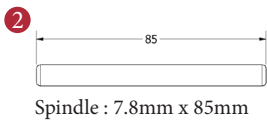

BAUHAUS LEVER ON ROSE

1 PAIRED VIEW

This latch handle is suitable for use with most U.K. tubular latches.
For a new door installation we would recommend using our York standard tubular latch from the list below.

TUBULAR LATCH

(not Included, must be ordered separately)

YKTL2-AT	2½" Antique Finish
YKTL2-BLK	2½" Black Finish
YKTL2-MB	2½" Matt Bronze Finish
YKTL2-PB	2½" Brass Finish
YKTL2-PC&PN	2½" Polished Chrome & Nickel Finish
YKTL2-SB	2½" Satin Brass Finish
YKTL2-SN&SC	2½" Satin Nickel & Chrome Finish
YKTL3-AT	3" Antique Finish
YKTL3-BLK	3" Black Finish
YKTL3-MB	3" Matt Bronze Finish
YKTL3-PB	3" Brass Finish
YKTL3-PC&PN	3" Polished Chrome & Nickel Finish
YKTL3-SB	3" Satin Brass Finish
YKTL3-SN&SC	3" Satin Nickel & Chrome Finish

Box Contains	1	2	3	4	5
	Pair of lever handles	1x spindle suitable for 35mm & 44 mm thick door	1x Allen key	4x Machine screws	8x Steel wood screws

M Marcus Ltd., Dudley

Product Code	Material	Available in all Heritage Brass finishes.	Sizes shown are in mm and approximate. We reserve the right to amend where necessary and without any prior notice.
V2259	Solid Brass		