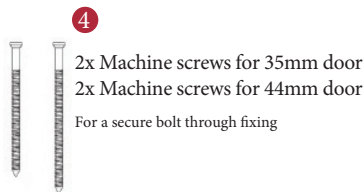

BAUHAUS LEVER ON ROSE

1 PAIRED VIEW

This latch handle is suitable for use with most U.K. tubular latches.
For a new door installation we would recommend using our York standard tubular latch from the list below.

TUBULAR LATCH

(not Included, must be ordered separately)

YKTL2-AT	2½" Antique Finish
YKTL2-BLK	2½" Black Finish
YKTL2-MB	2½" Matt Bronze Finish
YKTL2-PB	2½" Brass Finish
YKTL2-PC&PN	2½" Polished Chrome & Nickel Finish
YKTL2-SB	2½" Satin Brass Finish
YKTL2-SN&SC	2½" Satin Nickel & Chrome Finish
YKTL3-AT	3" Antique Finish
YKTL3-BLK	3" Black Finish
YKTL3-MB	3" Matt Bronze Finish
YKTL3-PB	3" Brass Finish
YKTL3-PC&PN	3" Polished Chrome & Nickel Finish
YKTL3-SB	3" Satin Brass Finish
YKTL3-SN&SC	3" Satin Nickel & Chrome Finish

Box Contains	1	2	3	4	5
	Pair of lever handles	1x spindle suitable for 35mm & 44 mm thick door	1x Allen key	4x Machine screws	8x Steel wood screws

M Marcus Ltd., Dudley

Product Code	Material	Available in all Heritage Brass finishes.	Sizes shown are in mm and approximate. We reserve the right to amend where necessary and without any prior notice.
V2259	Solid Brass		