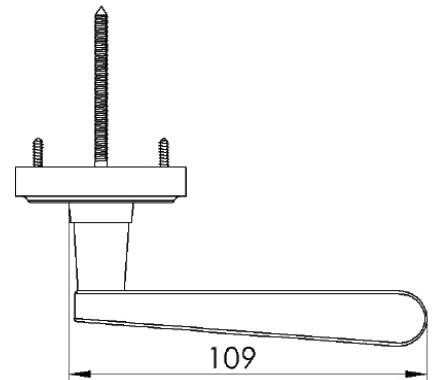

SOPHIA LEVER ON ROSE

1
PAIRED VIEW

This latch handle is suitable for use with most U.K. tubular latches.
For a new door installation we would recommend using our York standard tubular latch from the list below.

TUBULAR LATCH
(not Included, must be ordered separately)

YKTL2-AT	2½" Antique Finish
YKTL2-BLK	2½" Black Finish
YKTL2-MB	2½" Matt Bronze Finish
YKTL2-PB	2½" Brass Finish
YKTL2-PC&PN	2½" Polished Chrome & Nickel Finish
YKTL2-SB	2½" Satin Brass Finish
YKTL2-SN&SC	2½" Satin Nickel & Chrome Finish
YKTL3-AT	3" Antique Finish
YKTL3-BLK	3" Black Finish
YKTL3-MB	3" Matt Bronze Finish
YKTL3-PB	3" Brass Finish
YKTL3-PC&PN	3" Polished Chrome & Nickel Finish
YKTL3-SB	3" Satin Brass Finish
YKTL3-SN&SC	3" Satin Nickel & Chrome Finish

Box Contains	1	2	3	4	5
	Pair of lever handles	1x spindle suitable for 35mm & 44 mm thick door	1x Allen key	4x Machine screws	8x Steel wood screws

M Marcus Ltd., Dudley

Product Code	Material	Available in all Heritage Brass finishes.	Sizes shown are in mm and approximate. We reserve the right to amend where necessary and without any prior notice.
V1900	Solid Brass		