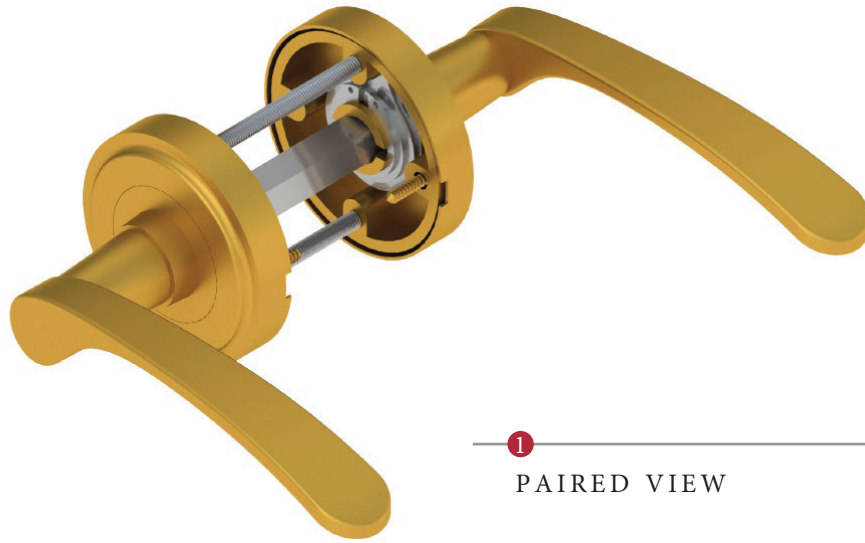

SOPHIA LEVER ON ROSE

1
PAIRED VIEW

This latch handle is suitable for use with most U.K. tubular latches.
For a new door installation we would recommend using our York standard tubular latch from the list below.

TUBULAR LATCH
(not Included, must be ordered separately)

YKTL2-AT	2½" Antique Finish
YKTL2-BLK	2½" Black Finish
YKTL2-MB	2½" Matt Bronze Finish
YKTL2-PB	2½" Brass Finish
YKTL2-PC&PN	2½" Polished Chrome & Nickel Finish
YKTL2-SB	2½" Satin Brass Finish
YKTL2-SN&SC	2½" Satin Nickel & Chrome Finish
YKTL3-AT	3" Antique Finish
YKTL3-BLK	3" Black Finish
YKTL3-MB	3" Matt Bronze Finish
YKTL3-PB	3" Brass Finish
YKTL3-PC&PN	3" Polished Chrome & Nickel Finish
YKTL3-SB	3" Satin Brass Finish
YKTL3-SN&SC	3" Satin Nickel & Chrome Finish

Box Contains	1	2	3	4	5
	Pair of lever handles	1x spindle suitable for 35mm & 44 mm thick door	1x Allen key	4x Machine screws	8x Steel wood screws

M Marcus Ltd., Dudley

Product Code	Material	Available in all Heritage Brass finishes.	Sizes shown are in mm and approximate. We reserve the right to amend where necessary and without any prior notice.
V1900	Solid Brass		