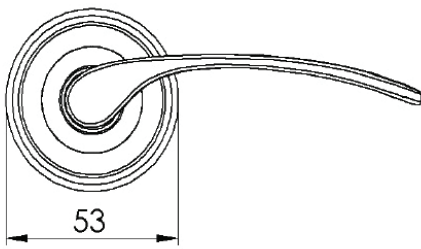

SOPHIA LEVER ON ROSE

1
PAIRED VIEW

This latch handle is suitable for use with most U.K. tubular latches.
For a new door installation we would recommend using our York standard tubular latch from the list below.

TUBULAR LATCH
(not Included, must be ordered separately)

YKTL2-AT	2½" Antique Finish
YKTL2-BLK	2½" Black Finish
YKTL2-MB	2½" Matt Bronze Finish
YKTL2-PB	2½" Brass Finish
YKTL2-PC&PN	2½" Polished Chrome & Nickel Finish
YKTL2-SB	2½" Satin Brass Finish
YKTL2-SN&SC	2½" Satin Nickel & Chrome Finish
YKTL3-AT	3" Antique Finish
YKTL3-BLK	3" Black Finish
YKTL3-MB	3" Matt Bronze Finish
YKTL3-PB	3" Brass Finish
YKTL3-PC&PN	3" Polished Chrome & Nickel Finish
YKTL3-SB	3" Satin Brass Finish
YKTL3-SN&SC	3" Satin Nickel & Chrome Finish

Box Contains	1	2	3	4	5
	Pair of lever handles	1x spindle suitable for 35mm & 44 mm thick door	1x Allen key	4x Machine screws	8x Steel wood screws

M Marcus Ltd., Dudley

Product Code	Material	Available in all Heritage Brass finishes.	Sizes shown are in mm and approximate. We reserve the right to amend where necessary and without any prior notice.
V1900	Solid Brass		