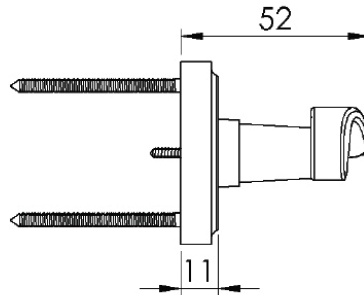

SOPHIA LEVER ON ROSE

1
PAIRED VIEW

This latch handle is suitable for use with most U.K. tubular latches.
For a new door installation we would recommend using our York standard tubular latch from the list below.

TUBULAR LATCH
(not Included, must be ordered separately)

YKTL2-AT	2½" Antique Finish
YKTL2-BLK	2½" Black Finish
YKTL2-MB	2½" Matt Bronze Finish
YKTL2-PB	2½" Brass Finish
YKTL2-PC&PN	2½" Polished Chrome & Nickel Finish
YKTL2-SB	2½" Satin Brass Finish
YKTL2-SN&SC	2½" Satin Nickel & Chrome Finish
YKTL3-AT	3" Antique Finish
YKTL3-BLK	3" Black Finish
YKTL3-MB	3" Matt Bronze Finish
YKTL3-PB	3" Brass Finish
YKTL3-PC&PN	3" Polished Chrome & Nickel Finish
YKTL3-SB	3" Satin Brass Finish
YKTL3-SN&SC	3" Satin Nickel & Chrome Finish

Box Contains	1	2	3	4	5
	Pair of lever handles	1x spindle suitable for 35mm & 44 mm thick door	1x Allen key	4x Machine screws	8x Steel wood screws

M Marcus Ltd., Dudley

Product Code	Material	Available in all Heritage Brass finishes.	Sizes shown are in mm and approximate. We reserve the right to amend where necessary and without any prior notice.
V1900	Solid Brass		