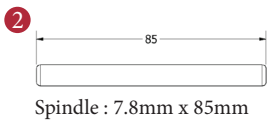

SOPHIA LEVER ON ROSE

1
PAIRED VIEW

This latch handle is suitable for use with most U.K. tubular latches.
For a new door installation we would recommend using our York standard tubular latch from the list below.

TUBULAR LATCH
(not Included, must be ordered separately)

YKTL2-AT	2½" Antique Finish
YKTL2-BLK	2½" Black Finish
YKTL2-MB	2½" Matt Bronze Finish
YKTL2-PB	2½" Brass Finish
YKTL2-PC&PN	2½" Polished Chrome & Nickel Finish
YKTL2-SB	2½" Satin Brass Finish
YKTL2-SN&SC	2½" Satin Nickel & Chrome Finish
YKTL3-AT	3" Antique Finish
YKTL3-BLK	3" Black Finish
YKTL3-MB	3" Matt Bronze Finish
YKTL3-PB	3" Brass Finish
YKTL3-PC&PN	3" Polished Chrome & Nickel Finish
YKTL3-SB	3" Satin Brass Finish
YKTL3-SN&SC	3" Satin Nickel & Chrome Finish

Box Contains	1	2	3	4	5
	Pair of lever handles	1x spindle suitable for 35mm & 44 mm thick door	1x Allen key	4x Machine screws	8x Steel wood screws

M Marcus Ltd., Dudley

Product Code	Material	Available in all Heritage Brass finishes.	Sizes shown are in mm and approximate. We reserve the right to amend where necessary and without any prior notice.
V1900	Solid Brass		