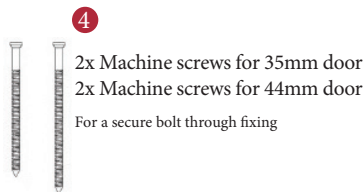

SOPHIA LEVER ON ROSE

1
PAIRED VIEW

This latch handle is suitable for use with most U.K. tubular latches.
For a new door installation we would recommend using our York standard tubular latch from the list below.

TUBULAR LATCH
(not Included, must be ordered separately)

YKTL2-AT	2½" Antique Finish
YKTL2-BLK	2½" Black Finish
YKTL2-MB	2½" Matt Bronze Finish
YKTL2-PB	2½" Brass Finish
YKTL2-PC&PN	2½" Polished Chrome & Nickel Finish
YKTL2-SB	2½" Satin Brass Finish
YKTL2-SN&SC	2½" Satin Nickel & Chrome Finish
YKTL3-AT	3" Antique Finish
YKTL3-BLK	3" Black Finish
YKTL3-MB	3" Matt Bronze Finish
YKTL3-PB	3" Brass Finish
YKTL3-PC&PN	3" Polished Chrome & Nickel Finish
YKTL3-SB	3" Satin Brass Finish
YKTL3-SN&SC	3" Satin Nickel & Chrome Finish

Box Contains	1	2	3	4	5
	Pair of lever handles	1x spindle suitable for 35mm & 44 mm thick door	1x Allen key	4x Machine screws	8x Steel wood screws

M Marcus Ltd., Dudley

Product Code	Material	Available in all Heritage Brass finishes.	Sizes shown are in mm and approximate. We reserve the right to amend where necessary and without any prior notice.
V1900	Solid Brass		