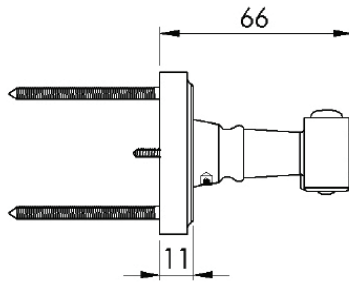

LISBOA LEVER ON ROSE

1
PAIRED VIEW

This latch handle is suitable for use with most U.K. tubular latches.
For a new door installation we would recommend using our York standard tubular latch from the list below.

TUBULAR LATCH
(not Included, must be ordered separately)

YKTL2-AT	2½" Antique Finish
YKTL2-BLK	2½" Black Finish
YKTL2-MB	2½" Matt Bronze Finish
YKTL2-PB	2½" Brass Finish
YKTL2-PC&PN	2½" Polished Chrome & Nickel Finish
YKTL2-SB	2½" Satin Brass Finish
YKTL2-SN&SC	2½" Satin Nickel & Chrome Finish
YKTL3-AT	3" Antique Finish
YKTL3-BLK	3" Black Finish
YKTL3-MB	3" Matt Bronze Finish
YKTL3-PB	3" Brass Finish
YKTL3-PC&PN	3" Polished Chrome & Nickel Finish
YKTL3-SB	3" Satin Brass Finish
YKTL3-SN&SC	3" Satin Nickel & Chrome Finish

Box Contains	1	2	3	4	5
	Pair of lever handles	1x spindle suitable for 35mm & 44 mm thick door	1x Allen key	4x Machine screws	8x Steel wood screws

M Marcus Ltd., Dudley

Product Code	Material	Available in all Heritage Brass finishes.	Sizes shown are in mm and approximate. We reserve the right to amend where necessary and without any prior notice.
V1601	Solid Brass		