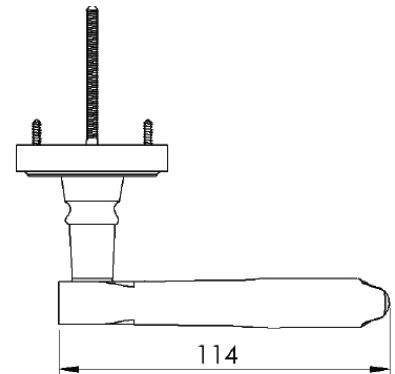

LISBOA LEVER ON ROSE

1
PAIRED VIEW

This latch handle is suitable for use with most U.K. tubular latches.
For a new door installation we would recommend using our York standard tubular latch from the list below.

TUBULAR LATCH
(not Included, must be ordered separately)

YKTL2-AT	2½" Antique Finish
YKTL2-BLK	2½" Black Finish
YKTL2-MB	2½" Matt Bronze Finish
YKTL2-PB	2½" Brass Finish
YKTL2-PC&PN	2½" Polished Chrome & Nickel Finish
YKTL2-SB	2½" Satin Brass Finish
YKTL2-SN&SC	2½" Satin Nickel & Chrome Finish
YKTL3-AT	3" Antique Finish
YKTL3-BLK	3" Black Finish
YKTL3-MB	3" Matt Bronze Finish
YKTL3-PB	3" Brass Finish
YKTL3-PC&PN	3" Polished Chrome & Nickel Finish
YKTL3-SB	3" Satin Brass Finish
YKTL3-SN&SC	3" Satin Nickel & Chrome Finish

Box Contains	1	2	3	4	5
	Pair of lever handles	1x spindle suitable for 35mm & 44 mm thick door	1x Allen key	4x Machine screws	8x Steel wood screws

M Marcus Ltd., Dudley

Product Code	Material	Available in all Heritage Brass finishes.	Sizes shown are in mm and approximate. We reserve the right to amend where necessary and without any prior notice.
V1601	Solid Brass		