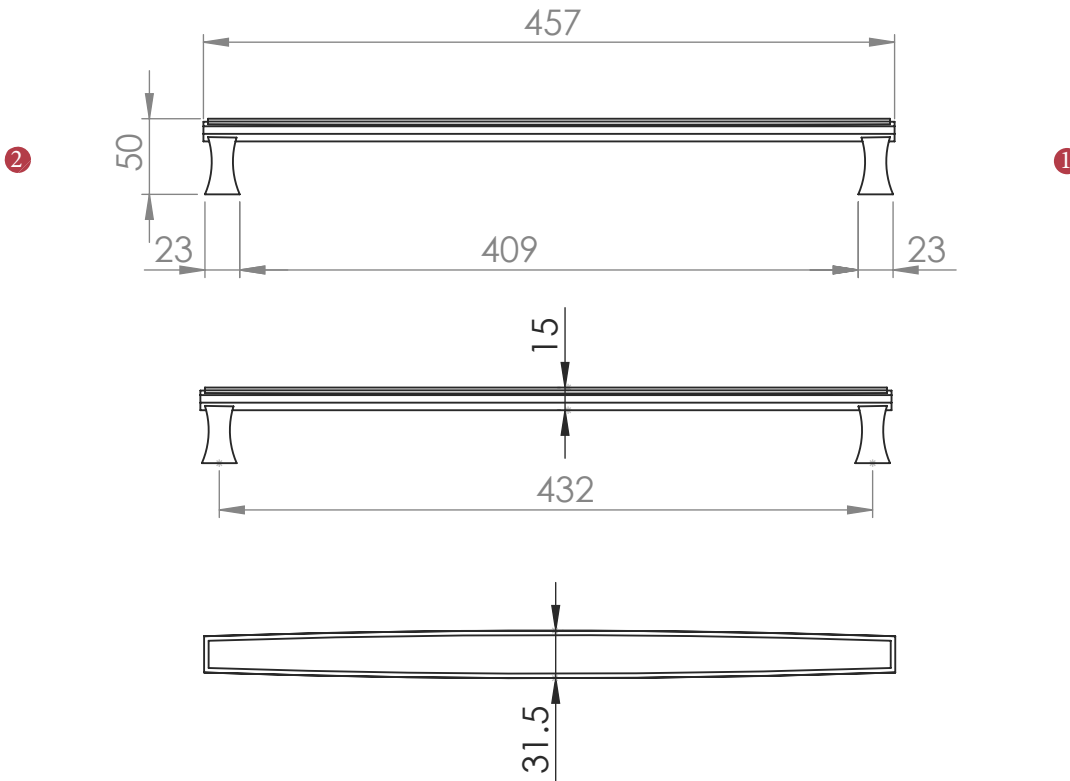

V1334 457 ~ DECO DOOR PULL

② Dimensions: see the outlines given above

FINISHES

- ME Matt Bronze finish
- SB Satin Brass finish
- PN Polished Nickel finish
- SN Satin Nickel finish
- AT Antique Brass finish
- SC Satin Chrome finish
- PE Polished Brass finish
- PC Polished Chrome finish

Overview

① Door Pull illustrated

② (General dimensions of Door Pull)

③ Supplied with:
1x Allen key 2x threaded washer [a]
2x threaded Allen bolt 2x decorative cap [b]

 M Marcus Ltd., Dudley

Product Code

V1334 457

Material

Solid Brass

Sizes shown are in mm and approximate. We reserve the right to amend where necessary and without any prior notice.