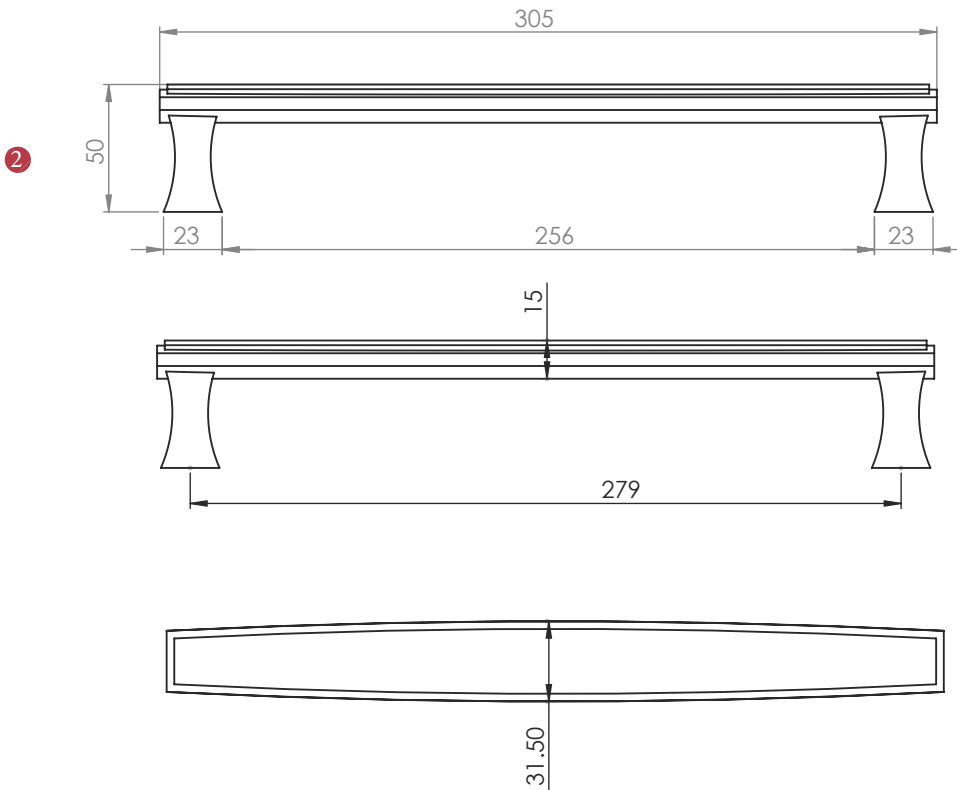

V1334 305 ~ DECO DOOR PULL

② Dimensions:  
see the outlines given above

③

FINISHES

- ME Matt Bronze finish
- SB Satin Brass finish
- PN Polished Nickel finish
- SN Satin Nickel finish
- AT Antique Brass finish
- SC Satin Chrome finish
- PE Polished Brass finish
- PC Polished Chrome finish

Overview

① Door Pull illustrated

② (General dimensions of Door Pull)

③ Supplied with:  
1x Allen key                      2x threaded washer [a]  
2x threaded Allen bolt        2x decorative cap [b]

  
M Marcus Ltd., Dudley

Product Code

V1334 305

Material

Solid Brass

Sizes shown are in mm and approximate.  
We reserve the right to amend where necessary and without any prior notice.