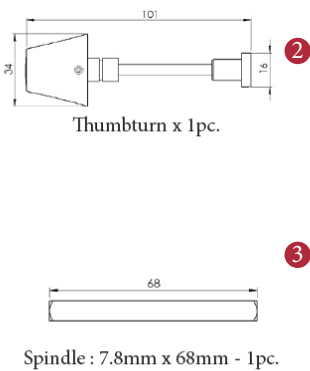

TRIDENT BATHROOM/CLOAKROOM HANDLE WITH PRIVACY TURN

INSIDE VIEW  
With thumbturn.

OUTSIDE VIEW  
With slotted release.  
Used to open door in emergency.

This bathroom handle is suitable for use with most U.K. bathroom locks with a 57mm CTC.  
For a new door installation we would recommend using our York bathroom locks from the list below.

<b>Box Contains</b>	① Pair of lever handles	② 1x Thumbturn & release	③ 1x 68mm spindle suitable for 35mm & 45mm thick door	④ 1x Allen key	⑤ 8x Brass wood screws 1x Iron screw

  
**M Marcus Ltd., Dudley**