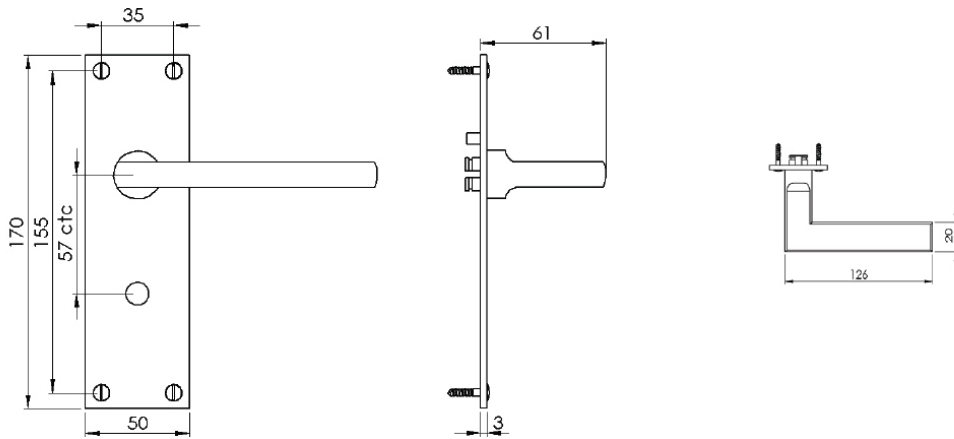

TRIDENT BATHROOM/CLOAKROOM HANDLE WITH PRIVACY TURN

INSIDE VIEW  
With thumbturn.

OUTSIDE VIEW  
With slotted release.  
Used to open door in emergency.

This bathroom handle is suitable for use with most U.K. bathroom locks with a 57mm CTC.  
For a new door installation we would recommend using our York bathroom locks from the list below.

<b>Box Contains</b>	① Pair of lever handles	② 1x Thumbturn & release	③ 1x 68mm spindle suitable for 35mm & 45mm thick door	④ 1x Allen key	⑤ 8x Brass wood screws 1x Iron screw

  
**M Marcus Ltd., Dudley**

Product Code	Material	Available in all Heritage Brass finishes.	Sizes shown are in mm and approximate. We reserve the right to amend where necessary and without any prior notice.
TR11330	Solid Brass		