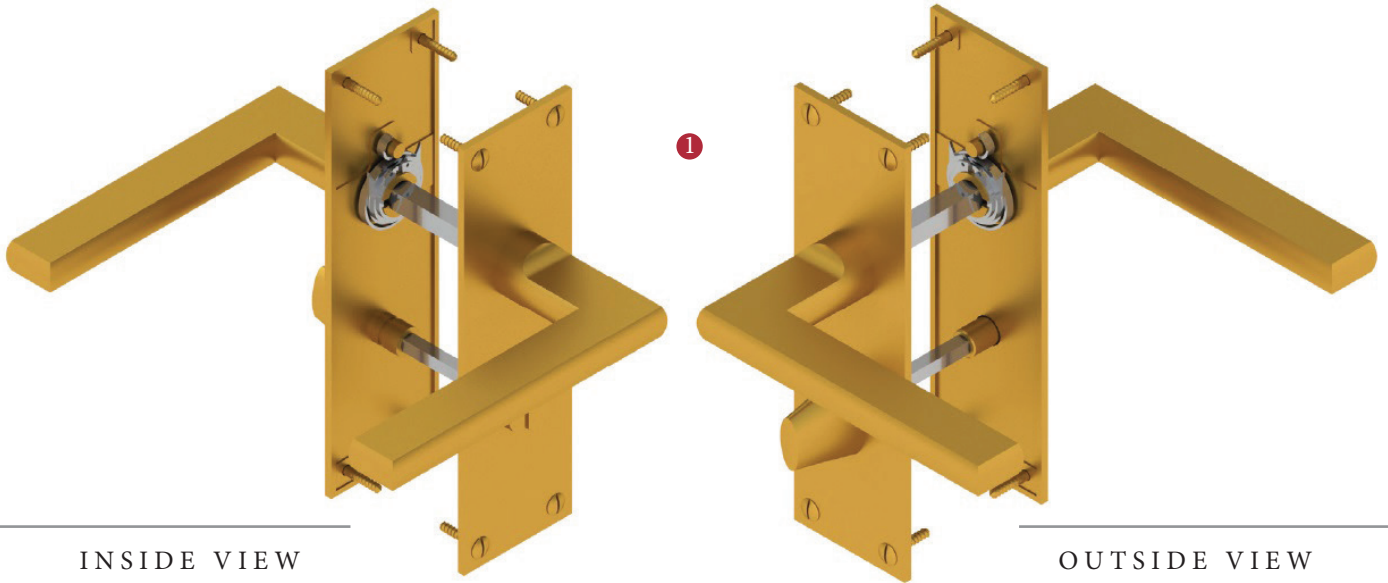

TRIDENT BATHROOM/CLOAKROOM HANDLE WITH PRIVACY TURN

INSIDE VIEW  
With thumbturn.

OUTSIDE VIEW  
With slotted release.  
Used to open door in emergency.

This bathroom handle is suitable for use with most U.K. bathroom locks with a 57mm CTC.  
For a new door installation we would recommend using our York bathroom locks from the list below.

**BATHROOM LOCKS**  
(not Included, must be ordered separately)

- YKBL2-AT 2 1/2" Antique Finish
- YKBL2-BLK 2 1/2" Black Finish
- YKBL2-MB 2 1/2" Matt Bronze Finish
- YKBL2-PB 2 1/2" Brass Finish
- YKBL2-PC&PN 2 1/2" Polished Chrome & Nickel Finish
- YKBL2-SB 2 1/2" Satin Brass Finish
- YKBL2-SN&SC 2 1/2" Satin Nickel & Chrome Finish
- YKBL3-AT 3" Antique Finish
- YKBL3-BLK 3" Black Finish
- YKBL3-MB 3" Matt Bronze Finish
- YKBL3-PB 3" Brass Finish
- YKBL3-PC&PN 3" Polished Chrome & Nickel Finish
- YKBL3-SB 3" Satin Brass Finish
- YKBL3-SN&SC 3" Satin Nickel & Chrome Finish

<b>Box Contains</b>	① Pair of lever handles	② 1x Thumbturn & release	③ 1x 68mm spindle suitable for 35mm & 45mm thick door	④ 1x Allen key	⑤ 8x Brass wood screws 1x Iron screw

  
**M Marcus Ltd., Dudley**