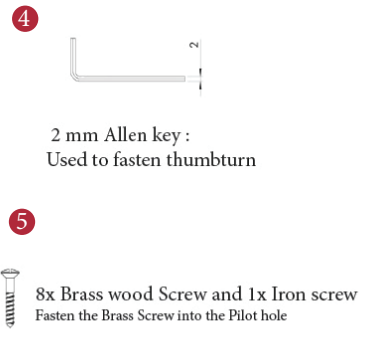

TRIDENT BATHROOM/CLOAKROOM HANDLE WITH PRIVACY TURN

INSIDE VIEW  
With thumbturn.

OUTSIDE VIEW  
With slotted release.  
Used to open door in emergency.

This bathroom handle is suitable for use with most U.K. bathroom locks with a 57mm CTC.  
For a new door installation we would recommend using our York bathroom locks from the list below.

**BATHROOM LOCKS**  
(not Included, must be ordered separately)

- YKBL2-AT 2 1/2" Antique Finish
- YKBL2-BLK 2 1/2" Black Finish
- YKBL2-MB 2 1/2" Matt Bronze Finish
- YKBL2-PB 2 1/2" Brass Finish
- YKBL2-PC&PN 2 1/2" Polished Chrome & Nickel Finish
- YKBL2-SB 2 1/2" Satin Brass Finish
- YKBL2-SN&SC 2 1/2" Satin Nickel & Chrome Finish
- YKBL3-AT 3" Antique Finish
- YKBL3-BLK 3" Black Finish
- YKBL3-MB 3" Matt Bronze Finish
- YKBL3-PB 3" Brass Finish
- YKBL3-PC&PN 3" Polished Chrome & Nickel Finish
- YKBL3-SB 3" Satin Brass Finish
- YKBL3-SN&SC 3" Satin Nickel & Chrome Finish

<b>Box Contains</b>	① Pair of lever handles	② 1x Thumbturn & release	③ 1x 68mm spindle suitable for 35mm & 45mm thick door	④ 1x Allen key	⑤ 8x Brass wood screws 1x Iron screw

  
**M Marcus Ltd., Dudley**