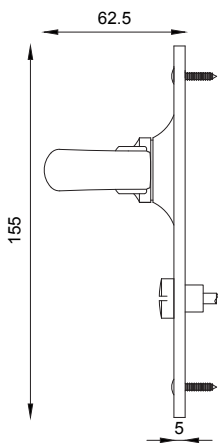

**THE COLONIAL BATHROOM SET**

**1**  
INSIDE VIEW  
with Thumbturn

OUTSIDE VIEW  
with Slotted release

This bathroom handle is suitable for use with most U.K. bathroom locks with a 57mm CTC.

For a new door installation we would recommend for use with our York bathroom lock with black finished strikes ref: YKBL23 (2.5") or YKBL33 (3")

Thumbturn x 1pc.

Allen Key :  
Used to fasten thumbturn

Spindle : 7.8mm x 80mm - 1pc.

Spindle : 7.8mm x 90mm - 1pc.

**4**  
No. 6 x 25mm Steel starter screw x 1pc.  
Drill pilot holes, use the starter screw to cut a thread

**5**  
No. 6 x 19mm Black-Nickel Plated  
Stainless Steel (SS) wood screw x 8pcs.  
Fasten the SS screw into the pilot hole

<b>Box Contains</b>	<b>1</b> 1 x Lever Handle Pair	<b>2</b> 1x Thumbturn 1x Allen key	<b>3</b> 1x 80mm spindle for 35mm door 1x 90mm spindle for 45mm door	<b>4</b> 1x Steel pilot wood screw	<b>5</b> 8x SS wood screws

M Marcus Ltd., Dudley

Material	Date	Product Code	Description	Sizes shown are in mm and approximate. We reserve the right to amend where necessary and without any prior notice.
Malleable Iron	23 July 2016	TC320	The Colonial Bathroom Set	