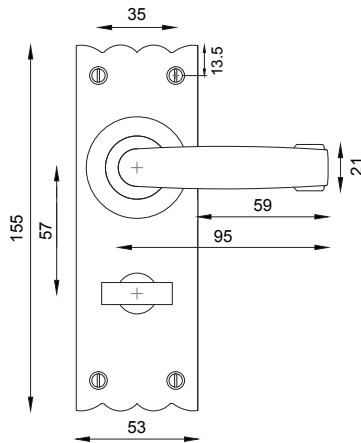

**THE COLONIAL BATHROOM SET**

**1**  
INSIDE VIEW  
with Thumbturn

OUTSIDE VIEW  
with Slotted release

This bathroom handle is suitable for use with most U.K. bathroom locks with a 57mm CTC.

For a new door installation we would recommend for use with our York bathroom lock with black finished strikes ref: YKBL23 (2.5") or YKBL33 (3")

Thumbturn x 1pc.

Allen Key :  
Used to fasten thumbturn

Spindle : 7.8mm x 80mm - 1pc.

Spindle : 7.8mm x 90mm - 1pc.

**4**  
No. 6 x 25mm Steel starter screw x 1pc.  
Drill pilot holes, use the starter screw to cut a thread

**5**  
No. 6 x 19mm Black-Nickel Plated  
Stainless Steel (SS) wood screw x 8pcs.  
Fasten the SS screw into the pilot hole

<b>Box Contains</b>	<b>1</b> 1 x Lever Handle Pair	<b>2</b> 1x Thumbturn 1x Allen key	<b>3</b> 1x 80mm spindle for 35mm door 1x 90mm spindle for 45mm door	<b>4</b> 1x Steel pilot wood screw	<b>5</b> 8x SS wood screws

M Marcus Ltd., Dudley

Material	Date	Product Code	Description	Sizes shown are in mm and approximate. We reserve the right to amend where necessary and without any prior notice.
Malleable Iron	23 July 2016	TC320	The Colonial Bathroom Set	