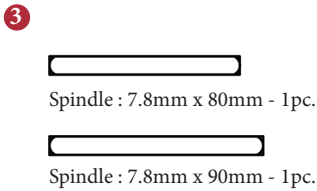

**THE COLONIAL BATHROOM SET**

**1**  
INSIDE VIEW  
with Thumbturn

OUTSIDE VIEW  
with Slotted release

This bathroom handle is suitable for use with most U.K. bathroom locks with a 57mm CTC.

For a new door installation we would recommend for use with our York bathroom lock with black finished strikes ref: YKBL23 (2.5") or YKBL33 (3")

Thumbturn x 1pc.

Allen Key :  
Used to fasten thumbturn

Spindle : 7.8mm x 80mm - 1pc.

Spindle : 7.8mm x 90mm - 1pc.

**4**  
No. 6 x 25mm Steel starter screw x 1pc.  
Drill pilot holes, use the starter screw to cut a thread

M Marcus Ltd., Dudley

Material	Date	Product Code	Description	Sizes shown are in mm and approximate. We reserve the right to amend where necessary and without any prior notice.
Malleable Iron	23 July 2016	TC320	The Colonial Bathroom Set	