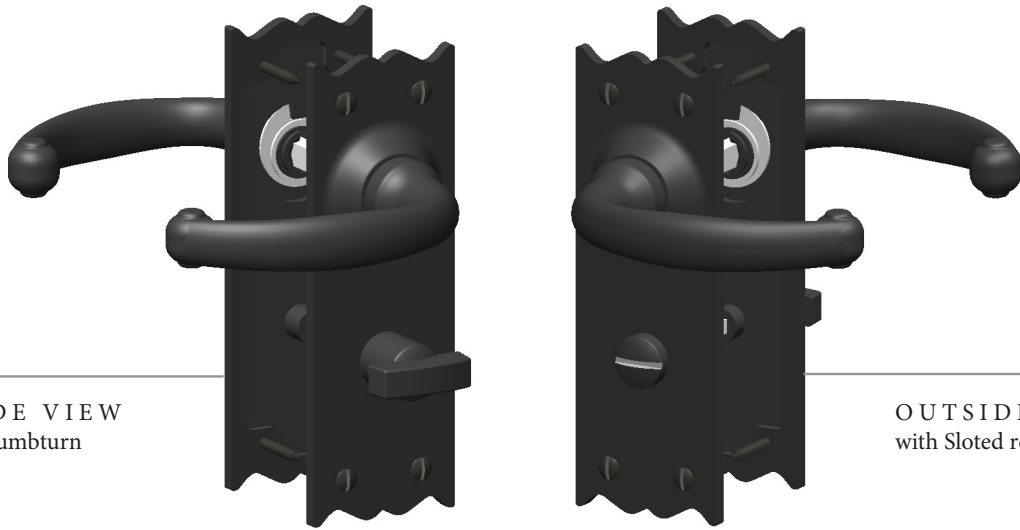

**THE COLONIAL BATHROOM SET**

**1**  
INSIDE VIEW  
with Thumbturn

OUTSIDE VIEW  
with Slotted release

This bathroom handle is suitable for use with most U.K. bathroom locks with a 57mm CTC.

For a new door installation we would recommend for use with our York bathroom lock with black finished strikes ref: YKBL23 (2.5") or YKBL33 (3")

Thumbturn x 1pc.

Allen Key :  
Used to fasten thumbturn

Spindle : 7.8mm x 80mm - 1pc.

Spindle : 7.8mm x 90mm - 1pc.

**4**  
No. 6 x 25mm Steel starter screw x 1pc.  
Drill pilot holes, use the starter screw to cut a thread

**5**  
No. 6 x 19mm Black-Nickel Plated  
Stainless Steel (SS) wood screw x 8pcs.  
Fasten the SS screw into the pilot hole

<b>Box Contains</b>	<b>1</b> 1 x Lever Handle Pair	<b>2</b> 1x Thumbturn 1x Allen key	<b>3</b> 1x 80mm spindle for 35mm door 1x 90mm spindle for 45mm door	<b>4</b> 1x Steel pilot wood screw	<b>5</b> 8x SS wood screws