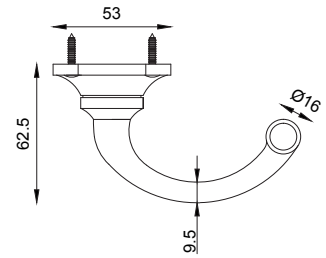

**THE COLONIAL BATHROOM SET**

**1**  
INSIDE VIEW  
with Thumbturn

OUTSIDE VIEW  
with Slotted release

This bathroom handle is suitable for use with most U.K. bathroom locks with a 57mm CTC.

For a new door installation we would recommend for use with our York bathroom lock with black finished strikes ref: YKBL23 (2.5") or YKBL33 (3")

Thumbturn x 1pc.

Allen Key :  
Used to fasten thumbturn

Spindle : 7.8mm x 80mm - 1pc.

Spindle : 7.8mm x 90mm - 1pc.

**4**  
No. 6 x 25mm Steel starter screw x 1pc.  
Drill pilot holes, use the starter screw to cut a thread

**5**  
No. 6 x 19mm Black-Nickel Plated  
Stainless Steel (SS) wood screw x 8pcs.  
Fasten the SS screw into the pilot hole

<b>Box Contains</b>	<b>1</b> 1 x Lever Handle Pair	<b>2</b> 1x Thumbturn 1x Allen key	<b>3</b> 1x 80mm spindle for 35mm door 1x 90mm spindle for 45mm door	<b>4</b> 1x Steel pilot wood screw	<b>5</b> 8x SS wood screws

M Marcus Ltd., Dudley

Material	Date	Product Code	Description	Sizes shown are in mm and approximate. We reserve the right to amend where necessary and without any prior notice.
Malleable Iron	23 July 2016	TC320	The Colonial Bathroom Set	