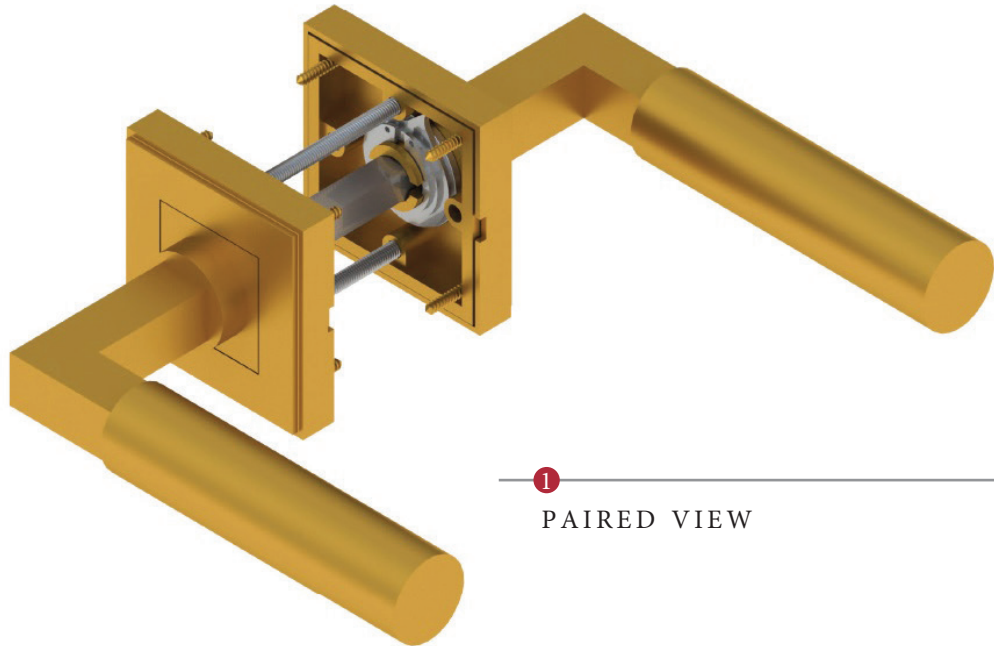

BAUHAUS LEVER ON ROSE

1  
PAIRED VIEW

This latch handle is suitable for use with most U.K. tubular latches.  
For a new door installation we would recommend using our York standard tubular latch from the list below.

TUBULAR LATCH  
(not Included, must be ordered separately)

YKTL2-AT	2½" Antique Finish
YKTL2-BLK	2½" Black Finish
YKTL2-MB	2½" Matt Bronze Finish
YKTL2-PB	2½" Brass Finish
YKTL2-PC&PN	2½" Polished Chrome & Nickel Finish
YKTL2-SB	2½" Satin Brass Finish
YKTL2-SN&SC	2½" Satin Nickel & Chrome Finish
YKTL3-AT	3" Antique Finish
YKTL3-BLK	3" Black Finish
YKTL3-MB	3" Matt Bronze Finish
YKTL3-PB	3" Brass Finish
YKTL3-PC&PN	3" Polished Chrome & Nickel Finish
YKTL3-SB	3" Satin Brass Finish
YKTL3-SN&SC	3" Satin Nickel & Chrome Finish

Box Contains	1	2	3	4	5
	Pair of lever handles	1x spindle suitable for 35mm & 44 mm thick door	1x Allen key	4x Machine screws	8x Steel wood screws

M Marcus Ltd., Dudley

Product Code	Material	Available in all Heritage Brass finishes.	Sizes shown are in mm and approximate. We reserve the right to amend where necessary and without any prior notice.
SQ1926	Solid Brass		