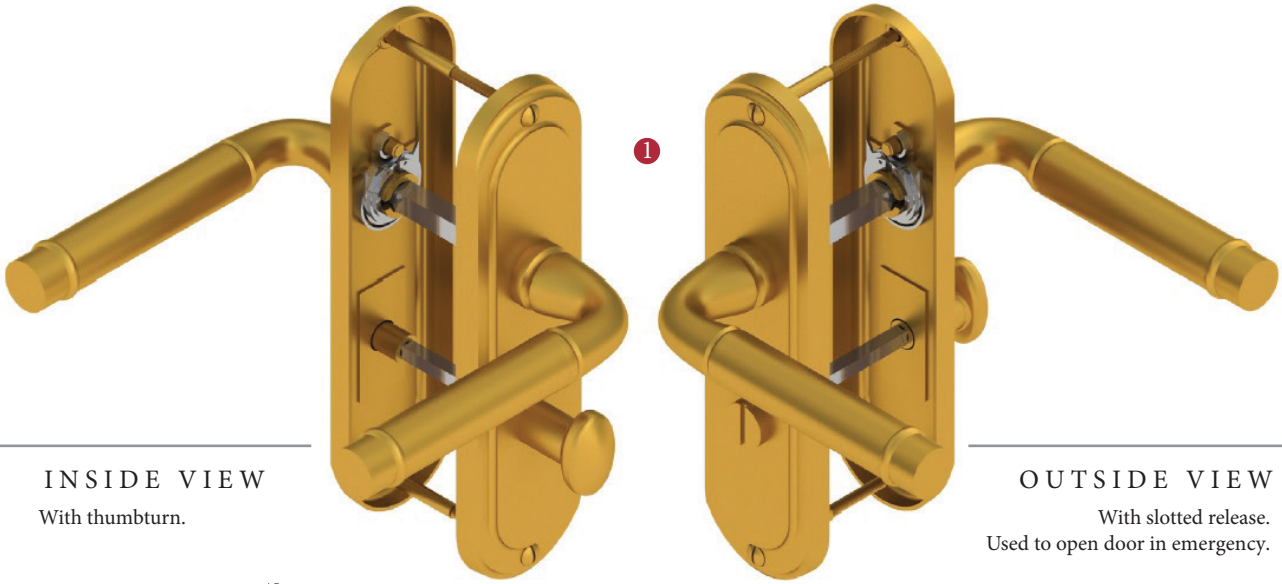

SATURN BATHROOM/CLOAKROOM HANDLE WITH PRIVACY TURN

INSIDE VIEW
With thumbturn.

OUTSIDE VIEW
With slotted release.
Used to open door in emergency.

This bathroom handle is suitable for use with most U.K. bathroom locks with a 57mm CTC.
For a new door installation we would recommend using our York bathroom locks from the list below.

Thumbturn x 1pc.

Spindle : 7.8mm x 85mm - 1pc.

2 mm Allen key :
Used to fasten thumbturn

8x Brass wood Screws
Fasten the Brass Screws into the Pilot holes

Iron starter screw x 1pc.
Drill pilot holes, use the starter screw to cut a thread

Box Contains

①	②	③	④	⑤
Pair of lever handles	1x Thumbturn & release	1x 85mm spindle suitable for 35mm & 45 mm thick door	1x Allen key	2x Brass male & female screw sets

M Marcus Ltd., Dudley

Product Code	Material	Available in all Heritage Brass finishes.	Sizes shown are in mm and approximate. We reserve the right to amend where necessary and without any prior notice.
SAT1030	Solid Brass		