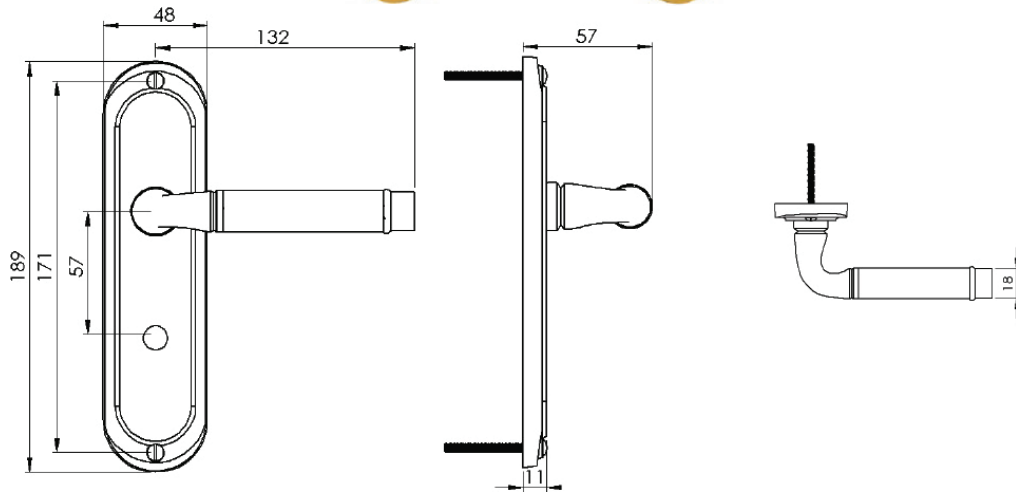

SATURN BATHROOM/CLOAKROOM HANDLE WITH PRIVACY TURN

INSIDE VIEW
With thumbturn.

OUTSIDE VIEW
With slotted release.
Used to open door in emergency.

This bathroom handle is suitable for use with most U.K. bathroom locks with a 57mm CTC.
For a new door installation we would recommend using our York bathroom locks from the list below.

Thumbturn x 1pc.

Spindle : 7.8mm x 85mm - 1pc.

2 mm Allen key :
Used to fasten thumbturn

8x Brass wood Screws
Fasten the Brass Screws into the Pilot holes

Iron starter screw x 1pc.
Drill pilot holes, use the starter screw to cut a thread

Box Contains

①	②	③	④	⑤
Pair of lever handles	1x Thumbturn & release	1x 85mm spindle suitable for 35mm & 45 mm thick door	1x Allen key	2x Brass male & female screw sets

M Marcus Ltd., Dudley

Product Code	Material	Available in all Heritage Brass finishes.	Sizes shown are in mm and approximate. We reserve the right to amend where necessary and without any prior notice.
SAT1030	Solid Brass		