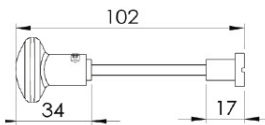

SATURN BATHROOM/CLOAKROOM HANDLE WITH PRIVACY TURN

INSIDE VIEW
With thumbturn.

OUTSIDE VIEW
With slotted release.
Used to open door in emergency.

This bathroom handle is suitable for use with most U.K. bathroom locks with a 57mm CTC.
For a new door installation we would recommend using our York bathroom locks from the list below.

Thumbturn x 1pc.

Spindle : 7.8mm x 85mm - 1pc.

2 mm Allen key :
Used to fasten thumbturn

8x Brass wood Screws
Fasten the Brass Screws into the Pilot holes

Iron starter screw x 1pc.
Drill pilot holes, use the starter screw to cut a thread

Box Contains

①	②	③	④	⑤
Pair of lever handles	1x Thumbturn & release	1x 85mm spindle suitable for 35mm & 45 mm thick door	1x Allen key	2x Brass male & female screw sets

M Marcus Ltd., Dudley

Product Code	Material	Available in all Heritage Brass finishes.	Sizes shown are in mm and approximate. We reserve the right to amend where necessary and without any prior notice.
SAT1030	Solid Brass		