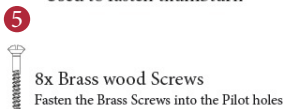

SAVOY BATHROOM/CLOAKROOM HANDLE WITH PRIVACY TURN

INSIDE VIEW
With thumbturn.

OUTSIDE VIEW
With slotted release.
Used to open door in emergency.

This bathroom handle is suitable for use with most U.K. bathroom locks with a 57mm CTC.
For a new door installation we would recommend using our York bathroom locks from the list below.

Thumbturn x 1pc.

Spindle : 7.8mm x 85mm - 1pc.

2 mm Allen key :
Used to fasten thumbturn

8x Brass wood Screws
Fasten the Brass Screws into the Pilot holes

Iron starter screw x 1pc.
Drill pilot holes, use the starter screw to cut a thread

Box Contains

- ① Pair of lever handles
- ② 1x Thumbturn & release
- ③ 1x 85mm spindle suitable for 35mm & 45mm thick door
- ④ 1x Allen key
- ⑤ 8x Brass wood screws
1x Iron screw

M Marcus Ltd., Dudley

Product Code