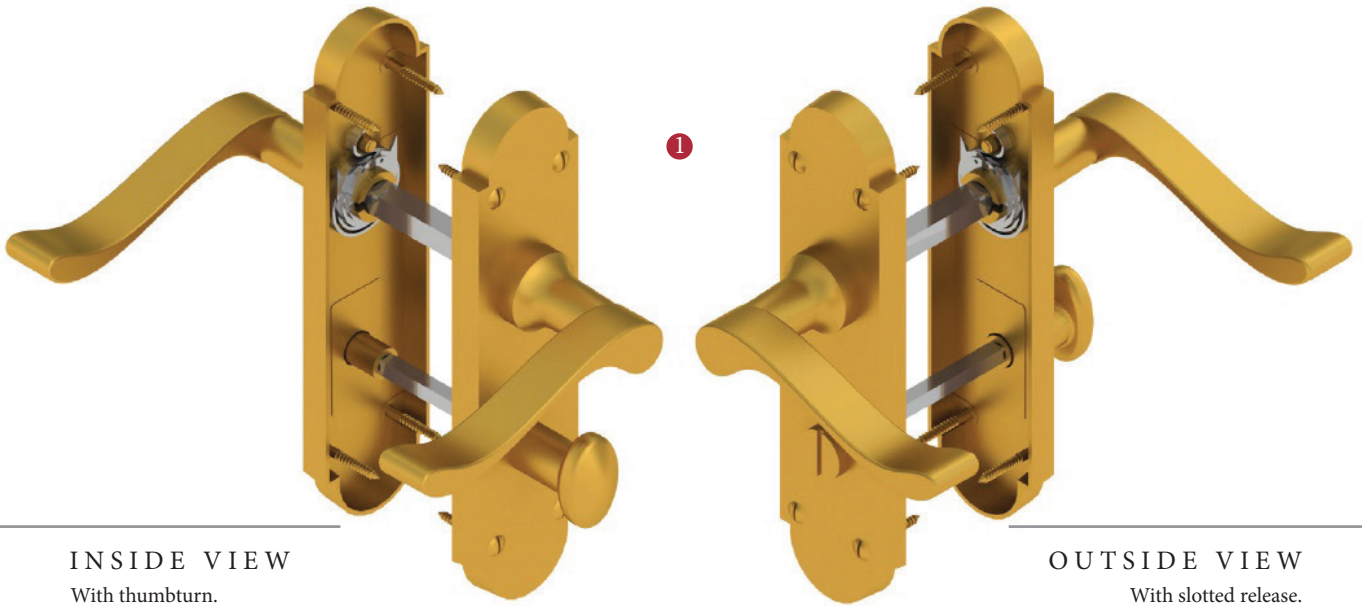

SAVOY BATHROOM/CLOAKROOM HANDLE WITH PRIVACY TURN

INSIDE VIEW
With thumbturn.

OUTSIDE VIEW
With slotted release.
Used to open door in emergency.

This bathroom handle is suitable for use with most U.K. bathroom locks with a 57mm CTC.
For a new door installation we would recommend using our York bathroom locks from the list below.

Thumbturn x 1pc.

Spindle : 7.8mm x 85mm - 1pc.

2 mm Allen key :
Used to fasten thumbturn

8x Brass wood Screws
Fasten the Brass Screws into the Pilot holes

Iron starter screw x 1pc.
Drill pilot holes, use the starter screw to cut a thread

Box Contains

- ① Pair of lever handles
- ② 1x Thumbturn & release
- ③ 1x 85mm spindle suitable for 35mm & 45mm thick door
- ④ 1x Allen key
- ⑤ 8x Brass wood screws
1x Iron screw

M Marcus Ltd., Dudley

Product Code