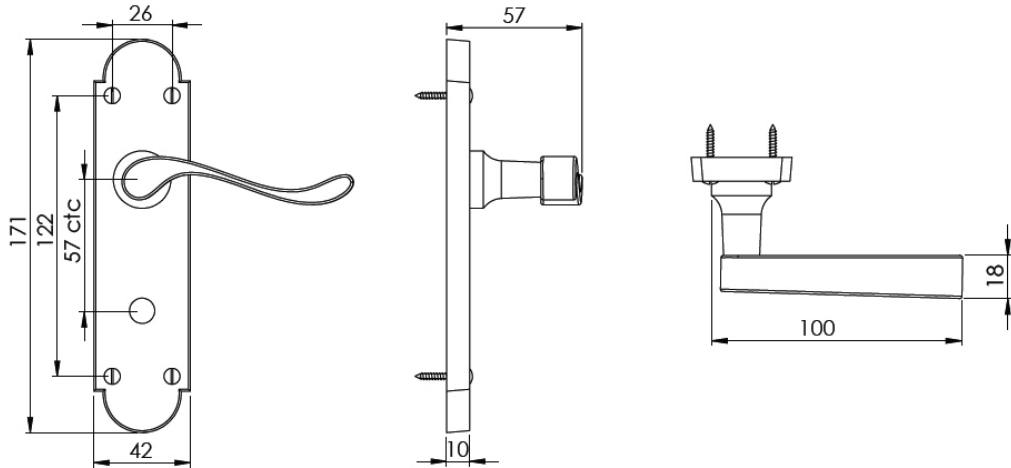

SAVOY BATHROOM/CLOAKROOM HANDLE WITH PRIVACY TURN

INSIDE VIEW
With thumbturn.

OUTSIDE VIEW
With slotted release.
Used to open door in emergency.

This bathroom handle is suitable for use with most U.K. bathroom locks with a 57mm CTC.
For a new door installation we would recommend using our York bathroom locks from the list below.

Thumbturn x 1pc.

Spindle : 7.8mm x 85mm - 1pc.

2 mm Allen key :
Used to fasten thumbturn

8x Brass wood Screws
Fasten the Brass Screws into the Pilot holes

Iron starter screw x 1pc.
Drill pilot holes, use the starter screw to cut a thread

Box Contains

- ① Pair of lever handles
- ② 1x Thumbturn & release
- ③ 1x 85mm spindle suitable for 35mm & 45mm thick door
- ④ 1x Allen key
- ⑤ 8x Brass wood screws
1x Iron screw

M Marcus Ltd., Dudley

Product Code

S620

Material

Solid Brass

Available in all Heritage Brass finishes.

Sizes shown are in mm and approximate.
We reserve the right to amend where necessary and without any prior notice.