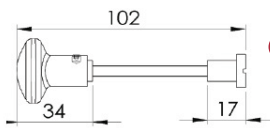

SAVOY BATHROOM/CLOAKROOM HANDLE WITH PRIVACY TURN

INSIDE VIEW
With thumbturn.

OUTSIDE VIEW
With slotted release.
Used to open door in emergency.

This bathroom handle is suitable for use with most U.K. bathroom locks with a 57mm CTC.
For a new door installation we would recommend using our York bathroom locks from the list below.

Thumbturn x 1pc.

Spindle : 7.8mm x 85mm - 1pc.

2 mm Allen key :
Used to fasten thumbturn

8x Brass wood Screws
Fasten the Brass Screws into the Pilot holes

Iron starter screw x 1pc.
Drill pilot holes, use the starter screw to cut a thread

Box Contains

- ① Pair of lever handles
- ② 1x Thumbturn & release
- ③ 1x 85mm spindle suitable for 35mm & 45mm thick door
- ④ 1x Allen key
- ⑤ 8x Brass wood screws
1x Iron screw

M Marcus Ltd., Dudley

Product Code

S620

Material

Solid Brass

Available in all Heritage Brass finishes.

Sizes shown are in mm and approximate.
We reserve the right to amend where necessary and without any prior notice.