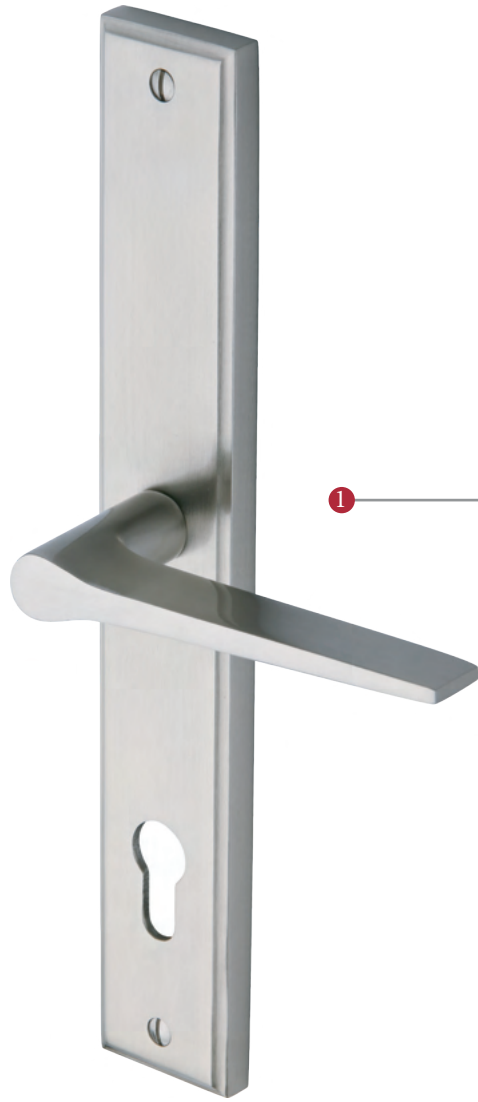

GIO MULTI-POINT HANDLE

FINISHES

- Matt Bronze finish
- Satin Brass finish
- Satin Nickel finish
- Antique Brass finish
- Satin Chrome finish
- Polished Chrome finish

Spindle: 7.8mm x 85mm & 105mm 1 pc each  
 85mm spindle suitable for 35 & 45mm door thickness  
 & 105mm spindle suitable for 54mm door thickness.

1 x 2.5mm Allen key to fasten handle

2 x pc

2 x pc

Overview

- ① Multi-point dimensions illustrated
- ② 2 x Spindle. 1 each of: 85, & 105mm, x 7.8mm
- ③ Supplied with: 2.5mm Allen key, 2 x 65mm & 2 x 50mm threaded screw

M Marcus Ltd., Dudley

Product Code

MP4189

Material

Solid Brass

Sizes shown are in mm and approximate. We reserve the right to amend where necessary and without any prior notice.