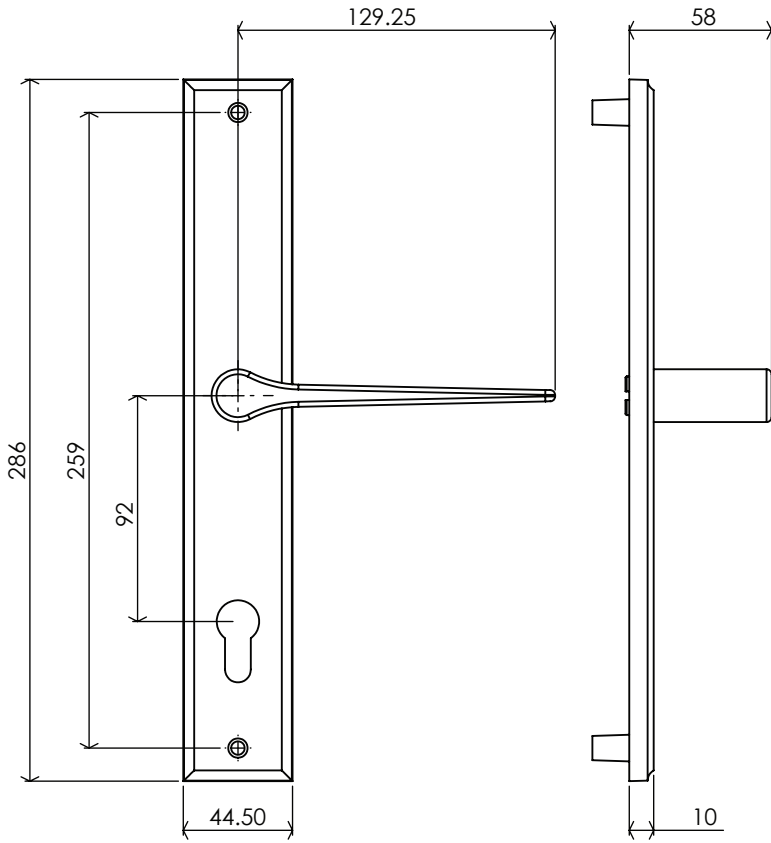

GIO MULTI-POINT HANDLE

FINISHES

- Matt Bronze finish
- Satin Brass finish
- Satin Nickel finish
- Antique Brass finish
- Satin Chrome finish
- Polished Chrome finish

Spindle: 7.8mm x 85mm & 105mm 1 pc each  
 85mm spindle suitable for 35 & 45mm door thickness  
 & 105mm spindle suitable for 54mm door thickness.

1 x 2.5mm Allen key to fasten handle

2 x pc

2 x pc

Overview

- ① Multi-point dimensions illustrated
- ② 2 x Spindle. 1 each of: 85, & 105mm, x 7.8mm
- ③ Supplied with: 2.5mm Allen key, 2 x 65mm & 2 x 50mm threaded screw

M Marcus Ltd., Dudley

Product Code

MP4189

Material

Solid Brass

Sizes shown are in mm and approximate. We reserve the right to amend where necessary and without any prior notice.