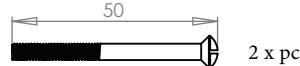

GIO MULTI-POINT HANDLE

FINISHES

- Matt Bronze finish
- Satin Brass finish
- Satin Nickel finish
- Antique Brass finish
- Satin Chrome finish
- Polished Chrome finish

Spindle: 7.8mm x 85mm & 105mm 1 pc each  
 85mm spindle suitable for 35 & 45mm door thickness  
 & 105mm spindle suitable for 54mm door thickness.

1 x 2.5mm Allen key to fasten handle

2 x pc

2 x pc

Overview

- ① Multi-point dimensions illustrated
- ② 2 x Spindle. 1 each of: 85, & 105mm, x 7.8mm
- ③ Supplied with: 2.5mm Allen key, 2 x 65mm & 2 x 50mm threaded screw