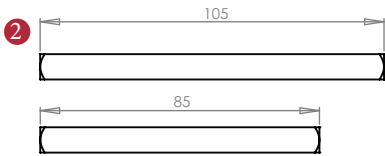

GIO MULTI-POINT HANDLE

FINISHES

- Matt Bronze finish
- Satin Brass finish
- Satin Nickel finish
- Antique Brass finish
- Satin Chrome finish
- Polished Chrome finish

Spindle: 7.8mm x 85mm & 105mm 1 pc each  
 85mm spindle suitable for 35 & 45mm door thickness  
 & 105mm spindle suitable for 54mm door thickness.

1 x 2.5mm Allen key to fasten handle

2 x pc

2 x pc

Overview

- ① Multi-point dimensions illustrated
- ② 2 x Spindle. 1 each of: 85, & 105mm, x 7.8mm
- ③ Supplied with: 2.5mm Allen key, 2 x 65mm & 2 x 50mm threaded screw

M Marcus Ltd., Dudley

Product Code

MP4189

Material

Solid Brass

Sizes shown are in mm and approximate. We reserve the right to amend where necessary and without any prior notice.