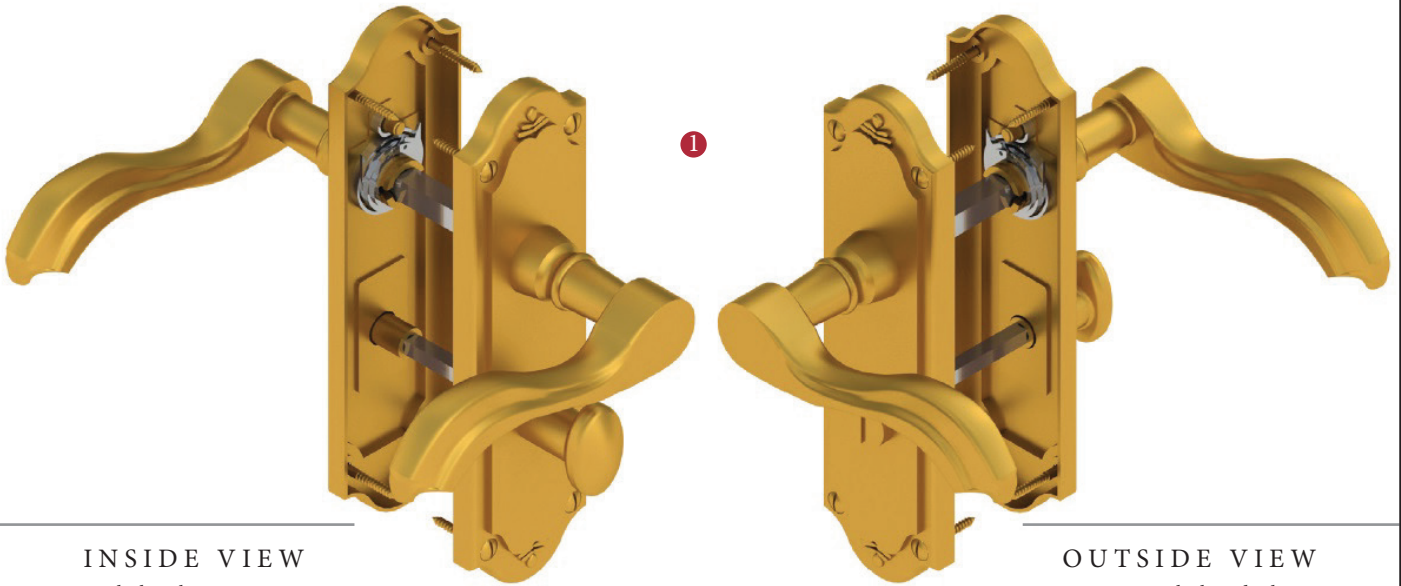

LISBOA BATHROOM/CLOAKROOM HANDLE WITH PRIVACY TURN

**INSIDE VIEW**  
With thumbturn.

**OUTSIDE VIEW**  
With slotted release.  
Used to open door in emergency.

This bathroom handle is suitable for use with most U.K. bathroom locks with a 57mm CTC.  
For a new door installation we would recommend using our York bathroom locks from the list below.

Thumbturn x 1pc.

Spindle : 7.8mm x 85mm - 1pc.

2 mm Allen key :  
Used to fasten thumbturn

8x Brass wood Screws  
Fasten the Brass Screws into the Pilot holes

Iron starter screw x 1pc.  
Drill pilot holes, use the starter screw to cut a thread

**BATHROOM LOCKS**  
(not Included, must be ordered separately)

- YKBL2-AT 2 1/2" Antique Finish
- YKBL2-BLK 2 1/2" Black Finish
- YKBL2-MB 2 1/2" Matt Bronze Finish
- YKBL2-PB 2 1/2" Brass Finish
- YKBL2-PC&PN 2 1/2" Polished Chrome & Nickel Finish
- YKBL2-SB 2 1/2" Satin Brass Finish
- YKBL2-SN&SC 2 1/2" Satin Nickel & Chrome Finish
- YKBL3-AT 3" Antique Finish
- YKBL3-BLK 3" Black Finish
- YKBL3-MB 3" Matt Bronze Finish
- YKBL3-PB 3" Brass Finish
- YKBL3-PC&PN 3" Polished Chrome & Nickel Finish
- YKBL3-SB 3" Satin Brass Finish
- YKBL3-SN&SC 3" Satin Nickel & Chrome Finish

**Box Contains**

- ① Pair of lever handles
- ② 1x Thumbturn & release
- ③ 1x 85mm spindle suitable for 35mm & 45mm thick door
- ④ 1x Allen key
- ⑤ 8x Brass wood screws  
1x Iron screw

  
**M Marcus Ltd., Dudley**