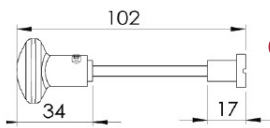

LISBOA BATHROOM/CLOAKROOM HANDLE WITH PRIVACY TURN

**INSIDE VIEW**  
With thumbturn.

**OUTSIDE VIEW**  
With slotted release.  
Used to open door in emergency.

This bathroom handle is suitable for use with most U.K. bathroom locks with a 57mm CTC.  
For a new door installation we would recommend using our York bathroom locks from the list below.

Thumbturn x 1pc.

Spindle : 7.8mm x 85mm - 1pc.

2 mm Allen key :  
Used to fasten thumbturn

8x Brass wood Screws  
Fasten the Brass Screws into the Pilot holes

Iron starter screw x 1pc.  
Drill pilot holes, use the starter screw to cut a thread

**Box Contains**

- ① Pair of lever handles
- ② 1x Thumbturn & release
- ③ 1x 85mm spindle suitable for 35mm & 45mm thick door
- ④ 1x Allen key
- ⑤ 8x Brass wood screws  
1x Iron screw

  
**M Marcus Ltd., Dudley**