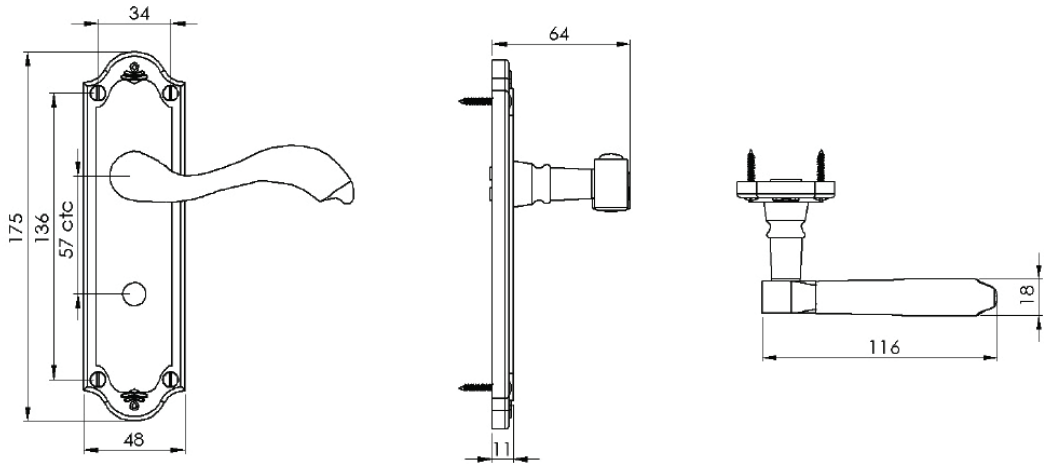

LISBOA BATHROOM/CLOAKROOM HANDLE WITH PRIVACY TURN

**INSIDE VIEW**  
With thumbturn.

**OUTSIDE VIEW**  
With slotted release.  
Used to open door in emergency.

This bathroom handle is suitable for use with most U.K. bathroom locks with a 57mm CTC.  
For a new door installation we would recommend using our York bathroom locks from the list below.

Thumbturn x 1pc.

Spindle : 7.8mm x 85mm - 1pc.

2 mm Allen key :  
Used to fasten thumbturn

8x Brass wood Screws  
Fasten the Brass Screws into the Pilot holes

Iron starter screw x 1pc.  
Drill pilot holes, use the starter screw to cut a thread

**Box Contains**

- ① Pair of lever handles
- ② 1x Thumbturn & release
- ③ 1x 85mm spindle suitable for 35mm & 45mm thick door
- ④ 1x Allen key
- ⑤ 8x Brass wood screws  
1x Iron screw

  
**M Marcus Ltd., Dudley**