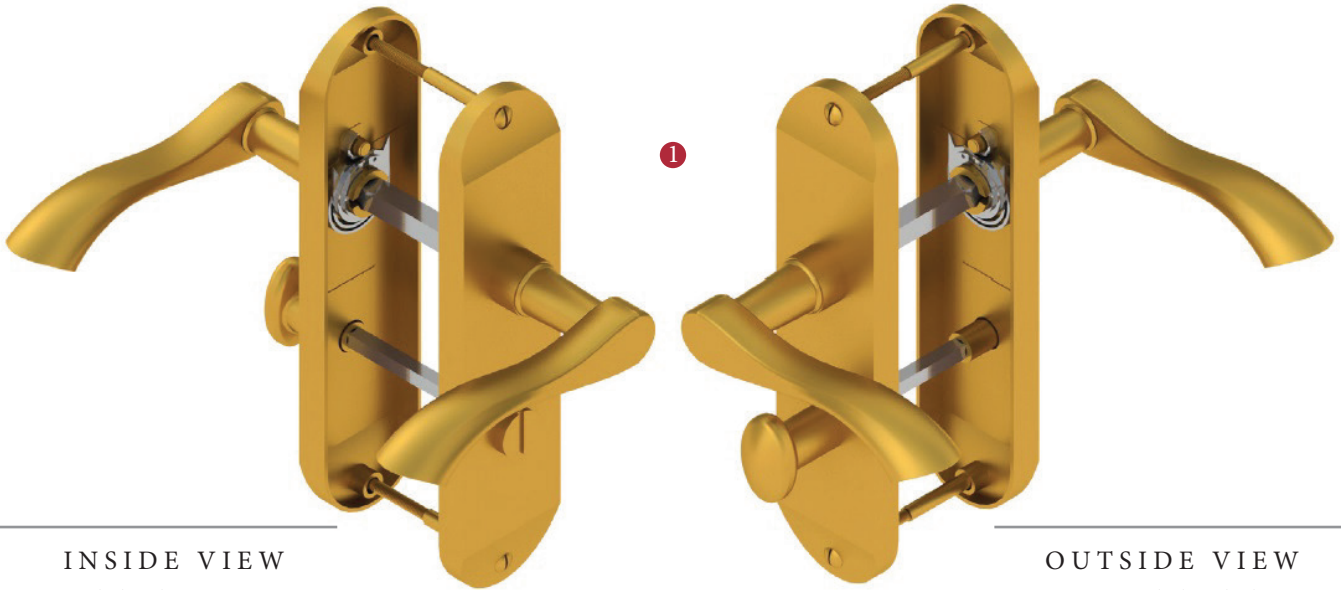

ALGARVE BATHROOM/CLOAKROOM HANDLE WITH PRIVACY TURN

INSIDE VIEW

With thumbturn.

OUTSIDE VIEW

With slotted release.  
Used to open door in emergency.

This bathroom handle is suitable for use with most U.K. bathroom locks with a 57mm CTC.  
For a new door installation we would recommend using our York bathroom locks from the list below.

Thumbturn x 1pc.

2 mm Allen key :  
Used to fasten thumbturn

Spindle : 7.8mm x 85mm - 1pc.

2x Male & Female screws.

BATHROOM LOCKS

(not Included, must be ordered separately)

- YKBL2-AT 2 1/2" Antique Finish
- YKBL2-BLK 2 1/2" Black Finish
- YKBL2-MB 2 1/2" Matt Bronze Finish
- YKBL2-PB 2 1/2" Brass Finish
- YKBL2-PC&PN 2 1/2" Polished Chrome & Nickel Finish
- YKBL2-SB 2 1/2" Satin Brass Finish
- YKBL2-SN&SC 2 1/2" Satin Nickel & Chrome Finish
- YKBL3-AT 3" Antique Finish
- YKBL3-BLK 3" Black Finish
- YKBL3-MB 3" Matt Bronze Finish
- YKBL3-PB 3" Brass Finish
- YKBL3-PC&PN 3" Polished Chrome & Nickel Finish
- YKBL3-SB 3" Satin Brass Finish
- YKBL3-SN&SC 3" Satin Nickel & Chrome Finish

Box  
Contains

|                       |                        |  |              |                                   |
|-----------------------|------------------------|--|--------------|-----------------------------------|
| ①                     | ②                      | ③  | ④            | ⑤                                 |
| Pair of lever handles | 1x Thumbturn & release | 1x 85mm spindle suitable for 35mm & 45 mm thick door | 1x Allen key | 2x Brass male & female screw sets |

  
M Marcus Ltd., Dudley

Product Code

MM928

Material

Solid Brass

Available in all Heritage Brass finishes.

Sizes shown are in mm and approximate.  
We reserve the right to amend where necessary and without any prior notice.