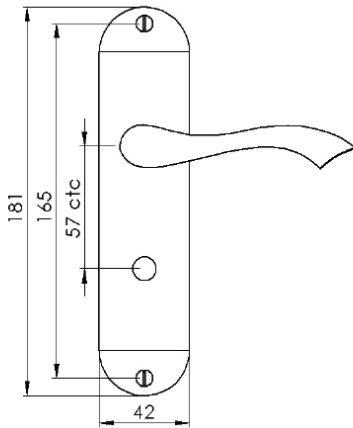

ALGARVE BATHROOM/CLOAKROOM HANDLE WITH PRIVACY TURN

INSIDE VIEW

With thumbturn.

OUTSIDE VIEW

With slotted release.  
Used to open door in emergency.

This bathroom handle is suitable for use with most U.K. bathroom locks with a 57mm CTC.  
For a new door installation we would recommend using our York bathroom locks from the list below.

Thumbturn x 1pc.

2 mm Allen key :  
Used to fasten thumbturn

Spindle : 7.8mm x 85mm - 1pc.

2x Male & Female screws.

BATHROOM LOCKS

(not Included, must be ordered separately)

- YKBL2-AT 2 1/2" Antique Finish
- YKBL2-BLK 2 1/2" Black Finish
- YKBL2-MB 2 1/2" Matt Bronze Finish
- YKBL2-PB 2 1/2" Brass Finish
- YKBL2-PC&PN 2 1/2" Polished Chrome & Nickel Finish
- YKBL2-SB 2 1/2" Satin Brass Finish
- YKBL2-SN&SC 2 1/2" Satin Nickel & Chrome Finish
- YKBL3-AT 3" Antique Finish
- YKBL3-BLK 3" Black Finish
- YKBL3-MB 3" Matt Bronze Finish
- YKBL3-PB 3" Brass Finish
- YKBL3-PC&PN 3" Polished Chrome & Nickel Finish
- YKBL3-SB 3" Satin Brass Finish
- YKBL3-SN&SC 3" Satin Nickel & Chrome Finish

Box  
Contains

|                       |                        |  |              |                                   |
|-----------------------|------------------------|--|--------------|-----------------------------------|
| ①                     | ②                      | ③  | ④            | ⑤                                 |
| Pair of lever handles | 1x Thumbturn & release | 1x 85mm spindle suitable for 35mm & 45 mm thick door | 1x Allen key | 2x Brass male & female screw sets |

  
M Marcus Ltd., Dudley

Product Code

MM928

Material

Solid Brass

Available in all Heritage Brass finishes.

Sizes shown are in mm and approximate.  
We reserve the right to amend where necessary and without any prior notice.