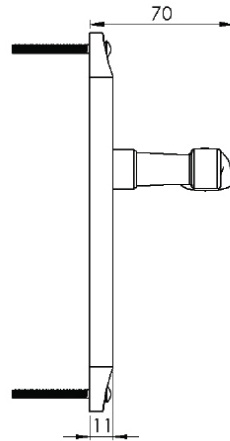

ALGARVE BATHROOM/CLOAKROOM HANDLE WITH PRIVACY TURN

INSIDE VIEW

With thumbturn.

OUTSIDE VIEW

With slotted release.  
Used to open door in emergency.

This bathroom handle is suitable for use with most U.K. bathroom locks with a 57mm CTC.  
For a new door installation we would recommend using our York bathroom locks from the list below.

Thumbturn x 1pc.

2 mm Allen key :  
Used to fasten thumbturn

Spindle : 7.8mm x 85mm - 1pc.

2x Male & Female screws.

BATHROOM LOCKS

(not Included, must be ordered separately)

- YKBL2-AT 2 1/2" Antique Finish
- YKBL2-BLK 2 1/2" Black Finish
- YKBL2-MB 2 1/2" Matt Bronze Finish
- YKBL2-PB 2 1/2" Brass Finish
- YKBL2-PC&PN 2 1/2" Polished Chrome & Nickel Finish
- YKBL2-SB 2 1/2" Satin Brass Finish
- YKBL2-SN&SC 2 1/2" Satin Nickel & Chrome Finish
- YKBL3-AT 3" Antique Finish
- YKBL3-BLK 3" Black Finish
- YKBL3-MB 3" Matt Bronze Finish
- YKBL3-PB 3" Brass Finish
- YKBL3-PC&PN 3" Polished Chrome & Nickel Finish
- YKBL3-SB 3" Satin Brass Finish
- YKBL3-SN&SC 3" Satin Nickel & Chrome Finish

Box  
Contains

|                       |                        |  |              |                                   |
|-----------------------|------------------------|--|--------------|-----------------------------------|
| ①                     | ②                      | ③  | ④            | ⑤                                 |
| Pair of lever handles | 1x Thumbturn & release | 1x 85mm spindle suitable for 35mm & 45 mm thick door | 1x Allen key | 2x Brass male & female screw sets |

  
M Marcus Ltd., Dudley

Product Code

MM928

Material

Solid Brass

Available in all Heritage Brass finishes.

Sizes shown are in mm and approximate.  
We reserve the right to amend where necessary and without any prior notice.