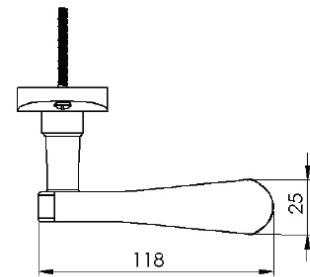

ALGARVE BATHROOM/CLOAKROOM HANDLE WITH PRIVACY TURN

INSIDE VIEW

With thumbturn.

OUTSIDE VIEW

With slotted release.  
Used to open door in emergency.

This bathroom handle is suitable for use with most U.K. bathroom locks with a 57mm CTC.  
For a new door installation we would recommend using our York bathroom locks from the list below.

Thumbturn x 1pc.

2 mm Allen key :  
Used to fasten thumbturn

Spindle : 7.8mm x 85mm - 1pc.

2x Male & Female screws.

BATHROOM LOCKS

(not Included, must be ordered separately)

- YKBL2-AT 2 1/2" Antique Finish
- YKBL2-BLK 2 1/2" Black Finish
- YKBL2-MB 2 1/2" Matt Bronze Finish
- YKBL2-PB 2 1/2" Brass Finish
- YKBL2-PC&PN 2 1/2" Polished Chrome & Nickel Finish
- YKBL2-SB 2 1/2" Satin Brass Finish
- YKBL2-SN&SC 2 1/2" Satin Nickel & Chrome Finish
- YKBL3-AT 3" Antique Finish
- YKBL3-BLK 3" Black Finish
- YKBL3-MB 3" Matt Bronze Finish
- YKBL3-PB 3" Brass Finish
- YKBL3-PC&PN 3" Polished Chrome & Nickel Finish
- YKBL3-SB 3" Satin Brass Finish
- YKBL3-SN&SC 3" Satin Nickel & Chrome Finish

Box  
Contains

|                       |                        |  |              |                                   |
|-----------------------|------------------------|--|--------------|-----------------------------------|
| ①                     | ②                      | ③  | ④            | ⑤                                 |
| Pair of lever handles | 1x Thumbturn & release | 1x 85mm spindle suitable for 35mm & 45 mm thick door | 1x Allen key | 2x Brass male & female screw sets |

  
M Marcus Ltd., Dudley

Product Code

MM928

Material

Solid Brass

Available in all Heritage Brass finishes.

Sizes shown are in mm and approximate.  
We reserve the right to amend where necessary and without any prior notice.