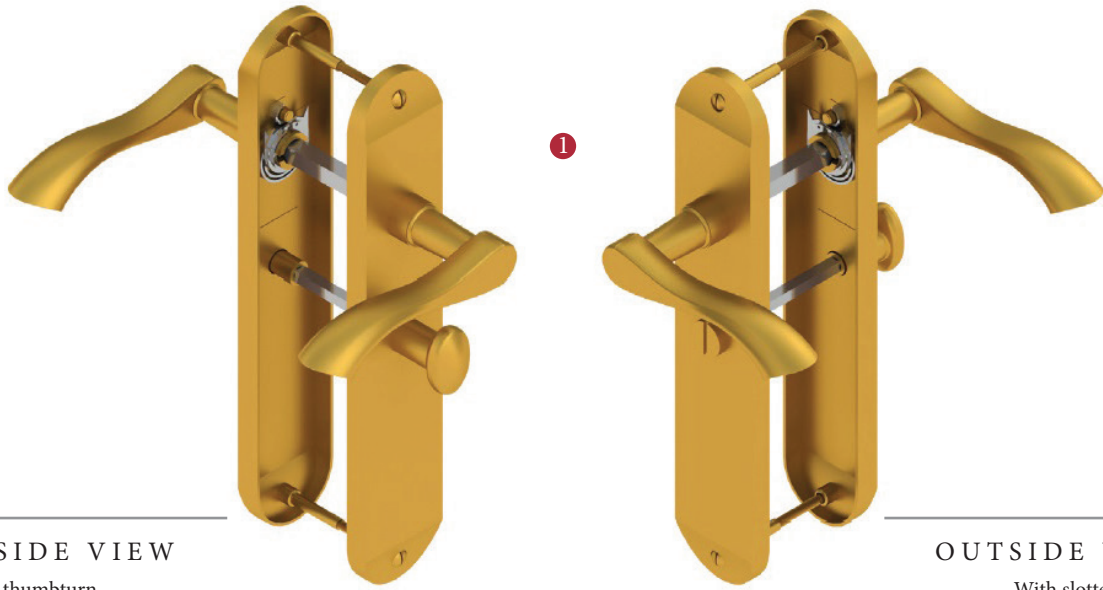

ALGARVE LONG BATHROOM/CLOAKROOM HANDLE WITH PRIVACY TURN

INSIDE VIEW

With thumbturn.

OUTSIDE VIEW

With slotted release.  
Used to open door in emergency.

This bathroom handle is suitable for use with most U.K. bathroom locks with a 57mm CTC.  
For a new door installation we would recommend using our York bathroom locks from the list below.

Thumbturn x 1pc.

2

4

2 mm Allen key :  
Used to fasten thumbturn

3

5

Spindle : 7.8mm x 85mm - 1pc.

2x Male & Female screws.

Box  
Contains

①	②	③	④	⑤
Pair of lever handles	1x Thumbturn & release	1x 85mm spindle suitable for 35mm & 45 mm thick door	1x Allen key	2x Brass male & female screw sets

  
M Marcus Ltd., Dudley

Product Code