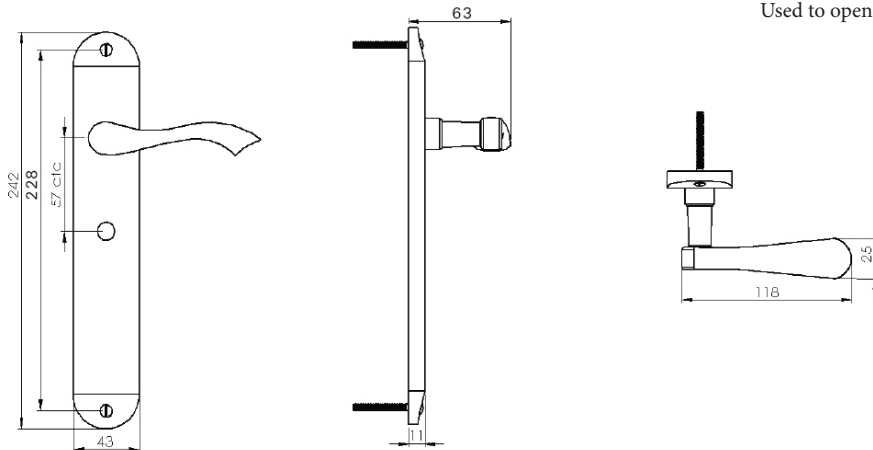

ALGARVE LONG BATHROOM/CLOAKROOM HANDLE WITH PRIVACY TURN

INSIDE VIEW

With thumbturn.

OUTSIDE VIEW

With slotted release.  
Used to open door in emergency.

This bathroom handle is suitable for use with most U.K. bathroom locks with a 57mm CTC.  
For a new door installation we would recommend using our York bathroom locks from the list below.

Thumbturn x 1pc.

2

4

2 mm Allen key :  
Used to fasten thumbturn

3

5

Spindle : 7.8mm x 85mm - 1pc.

2x Male & Female screws.

Box  
Contains

①	②	③	④	⑤
Pair of lever handles	1x Thumbturn & release	1x 85mm spindle suitable for 35mm & 45 mm thick door	1x Allen key	2x Brass male & female screw sets

  
M Marcus Ltd., Dudley

Product Code

MM7230

Material

Solid Brass

Sizes shown are in mm and approximate.  
We reserve the right to amend where necessary and without any prior notice.