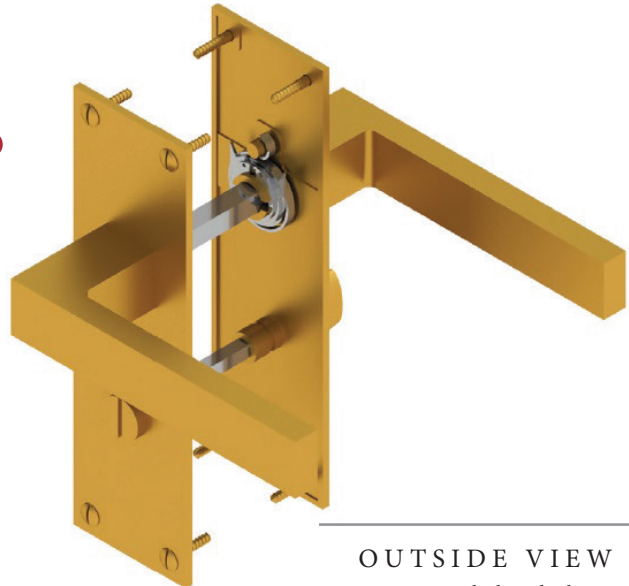

METRO BATHROOM/CLOAKROOM HANDLE WITH PRIVACY TURN

INSIDE VIEW
With thumbturn.

OUTSIDE VIEW
With slotted release.
Used to open door in emergency.

This bathroom handle is suitable for use with most U.K. bathroom locks with a 57mm CTC.
For a new door installation we would recommend using our York bathroom locks from the list below.

2x 2.5 & 2 mm Allen key :
Used to fasten handle & thumbturn

Spindle : 7.8mm x 68mm - 1pc.

BATHROOM LOCKS
(not Included, must be ordered separately)

- YKBL2-AT 2 1/2" Antique Finish
- YKBL2-BLK 2 1/2" Black Finish
- YKBL2-MB 2 1/2" Matt Bronze Finish
- YKBL2-PB 2 1/2" Brass Finish
- YKBL2-PC&PN 2 1/2" Polished Chrome & Nickel Finish
- YKBL2-SB 2 1/2" Satin Brass Finish
- YKBL2-SN&SC 2 1/2" Satin Nickel & Chrome Finish
- YKBL3-AT 3" Antique Finish
- YKBL3-BLK 3" Black Finish
- YKBL3-MB 3" Matt Bronze Finish
- YKBL3-PB 3" Brass Finish
- YKBL3-PC&PN 3" Polished Chrome & Nickel Finish
- YKBL3-SB 3" Satin Brass Finish
- YKBL3-SN&SC 3" Satin Nickel & Chrome Finish

Box
Contains

- ① Pair of lever handles
- ② 1x Thumbturn & release
- ③ 1x 68mm spindle suitable for 35mm & 45mm thick door
- ④ 2x Allen key
- ⑤ 8x Brass wood screws
1x Iron screw

M Marcus Ltd., Dudley

Product Code