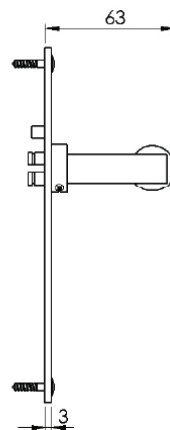

METRO BATHROOM/CLOAKROOM HANDLE WITH PRIVACY TURN

INSIDE VIEW
With thumbturn.

OUTSIDE VIEW
With slotted release.
Used to open door in emergency.

This bathroom handle is suitable for use with most U.K. bathroom locks with a 57mm CTC.
For a new door installation we would recommend using our York bathroom locks from the list below.

2x 2.5 & 2 mm Allen key :
Used to fasten handle & thumbturn

Spindle : 7.8mm x 68mm - 1pc.

BATHROOM LOCKS
(not Included, must be ordered separately)

- YKBL2-AT 2 1/2" Antique Finish
- YKBL2-BLK 2 1/2" Black Finish
- YKBL2-MB 2 1/2" Matt Bronze Finish
- YKBL2-PB 2 1/2" Brass Finish
- YKBL2-PC&PN 2 1/2" Polished Chrome & Nickel Finish
- YKBL2-SB 2 1/2" Satin Brass Finish
- YKBL2-SN&SC 2 1/2" Satin Nickel & Chrome Finish
- YKBL3-AT 3" Antique Finish
- YKBL3-BLK 3" Black Finish
- YKBL3-MB 3" Matt Bronze Finish
- YKBL3-PB 3" Brass Finish
- YKBL3-PC&PN 3" Polished Chrome & Nickel Finish
- YKBL3-SB 3" Satin Brass Finish
- YKBL3-SN&SC 3" Satin Nickel & Chrome Finish

Box
Contains

- ① Pair of lever handles
- ② 1x Thumbturn & release
- ③ 1x 68mm spindle suitable for 35mm & 45mm thick door
- ④ 2x Allen key
- ⑤ 8x Brass wood screws
1x Iron screw

M Marcus Ltd., Dudley

Product Code

MET4930

Material

Solid Brass

Available in all Heritage Brass finishes.

Sizes shown are in mm and approximate.
We reserve the right to amend where necessary and without any prior notice.