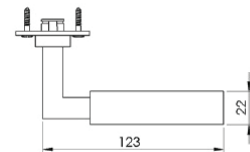

METRO BATHROOM/CLOAKROOM HANDLE WITH PRIVACY TURN

INSIDE VIEW
With thumbturn.

OUTSIDE VIEW
With slotted release.
Used to open door in emergency.

This bathroom handle is suitable for use with most U.K. bathroom locks with a 57mm CTC.
For a new door installation we would recommend using our York bathroom locks from the list below.

2x 2.5 & 2 mm Allen key :
Used to fasten handle & thumbturn

Spindle : 7.8mm x 68mm - 1pc.

BATHROOM LOCKS
(not Included, must be ordered separately)

- YKBL2-AT 2 1/2" Antique Finish
- YKBL2-BLK 2 1/2" Black Finish
- YKBL2-MB 2 1/2" Matt Bronze Finish
- YKBL2-PB 2 1/2" Brass Finish
- YKBL2-PC&PN 2 1/2" Polished Chrome & Nickel Finish
- YKBL2-SB 2 1/2" Satin Brass Finish
- YKBL2-SN&SC 2 1/2" Satin Nickel & Chrome Finish
- YKBL3-AT 3" Antique Finish
- YKBL3-BLK 3" Black Finish
- YKBL3-MB 3" Matt Bronze Finish
- YKBL3-PB 3" Brass Finish
- YKBL3-PC&PN 3" Polished Chrome & Nickel Finish
- YKBL3-SB 3" Satin Brass Finish
- YKBL3-SN&SC 3" Satin Nickel & Chrome Finish

Box
Contains

- ① Pair of lever handles
- ② 1x Thumbturn & release
- ③ 1x 68mm spindle suitable for 35mm & 45mm thick door
- ④ 2x Allen key
- ⑤ 8x Brass wood screws
1x Iron screw

M Marcus Ltd., Dudley

Product Code