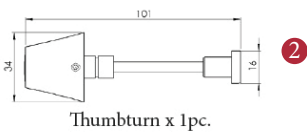

METRO BATHROOM/CLOAKROOM HANDLE WITH PRIVACY TURN

INSIDE VIEW
With thumbturn.

OUTSIDE VIEW
With slotted release.
Used to open door in emergency.

This bathroom handle is suitable for use with most U.K. bathroom locks with a 57mm CTC.
For a new door installation we would recommend using our York bathroom locks from the list below.

2x 2.5 & 2 mm Allen key :
Used to fasten handle & thumbturn

Spindle : 7.8mm x 68mm - 1pc.

BATHROOM LOCKS
(not Included, must be ordered separately)

- YKBL2-AT 2 1/2" Antique Finish
- YKBL2-BLK 2 1/2" Black Finish
- YKBL2-MB 2 1/2" Matt Bronze Finish
- YKBL2-PB 2 1/2" Brass Finish
- YKBL2-PC&PN 2 1/2" Polished Chrome & Nickel Finish
- YKBL2-SB 2 1/2" Satin Brass Finish
- YKBL2-SN&SC 2 1/2" Satin Nickel & Chrome Finish
- YKBL3-AT 3" Antique Finish
- YKBL3-BLK 3" Black Finish
- YKBL3-MB 3" Matt Bronze Finish
- YKBL3-PB 3" Brass Finish
- YKBL3-PC&PN 3" Polished Chrome & Nickel Finish
- YKBL3-SB 3" Satin Brass Finish
- YKBL3-SN&SC 3" Satin Nickel & Chrome Finish

Box
Contains

- ① Pair of lever handles
- ② 1x Thumbturn & release
- ③ 1x 68mm spindle suitable for 35mm & 45mm thick door
- ④ 2x Allen key
- ⑤ 8x Brass wood screws
1x Iron screw

M Marcus Ltd., Dudley

Product Code