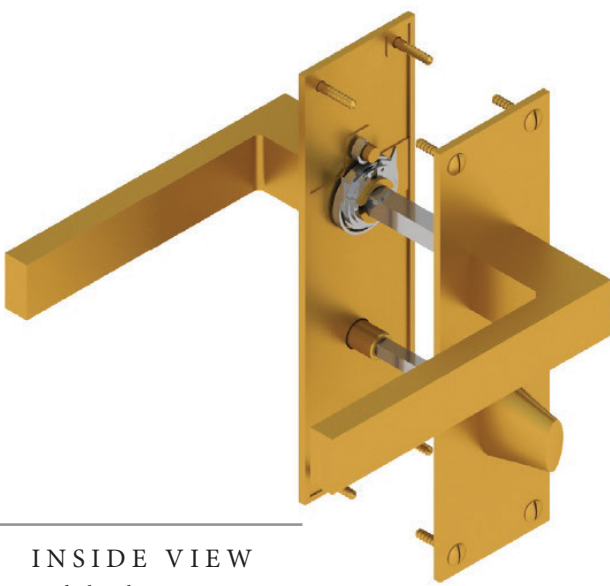

METRO BATHROOM/CLOAKROOM HANDLE WITH PRIVACY TURN

INSIDE VIEW
With thumbturn.

OUTSIDE VIEW
With slotted release.
Used to open door in emergency.

This bathroom handle is suitable for use with most U.K. bathroom locks with a 57mm CTC.
For a new door installation we would recommend using our York bathroom locks from the list below.

2x 2.5 & 2 mm Allen key :
Used to fasten handle & thumbturn

Spindle : 7.8mm x 68mm - 1pc.

BATHROOM LOCKS
(not Included, must be ordered separately)

- YKBL2-AT 2 1/2" Antique Finish
- YKBL2-BLK 2 1/2" Black Finish
- YKBL2-MB 2 1/2" Matt Bronze Finish
- YKBL2-PB 2 1/2" Brass Finish
- YKBL2-PC&PN 2 1/2" Polished Chrome & Nickel Finish
- YKBL2-SB 2 1/2" Satin Brass Finish
- YKBL2-SN&SC 2 1/2" Satin Nickel & Chrome Finish
- YKBL3-AT 3" Antique Finish
- YKBL3-BLK 3" Black Finish
- YKBL3-MB 3" Matt Bronze Finish
- YKBL3-PB 3" Brass Finish
- YKBL3-PC&PN 3" Polished Chrome & Nickel Finish
- YKBL3-SB 3" Satin Brass Finish
- YKBL3-SN&SC 3" Satin Nickel & Chrome Finish

Box
Contains

- ① Pair of lever handles
- ② 1x Thumbturn & release
- ③ 1x 68mm spindle suitable for 35mm & 45mm thick door
- ④ 2x Allen key
- ⑤ 8x Brass wood screws
1x Iron screw

M Marcus Ltd., Dudley

Product Code