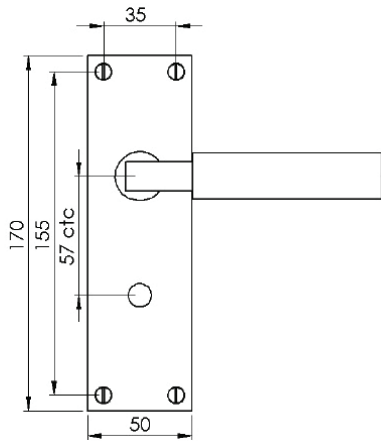

METRO BATHROOM/CLOAKROOM HANDLE WITH PRIVACY TURN

INSIDE VIEW
With thumbturn.

OUTSIDE VIEW
With slotted release.
Used to open door in emergency.

This bathroom handle is suitable for use with most U.K. bathroom locks with a 57mm CTC.
For a new door installation we would recommend using our York bathroom locks from the list below.

2x 2.5 & 2 mm Allen key :
Used to fasten handle & thumbturn

Spindle : 7.8mm x 68mm - 1pc.

BATHROOM LOCKS
(not Included, must be ordered separately)

- YKBL2-AT 2 1/2" Antique Finish
- YKBL2-BLK 2 1/2" Black Finish
- YKBL2-MB 2 1/2" Matt Bronze Finish
- YKBL2-PB 2 1/2" Brass Finish
- YKBL2-PC&PN 2 1/2" Polished Chrome & Nickel Finish
- YKBL2-SB 2 1/2" Satin Brass Finish
- YKBL2-SN&SC 2 1/2" Satin Nickel & Chrome Finish
- YKBL3-AT 3" Antique Finish
- YKBL3-BLK 3" Black Finish
- YKBL3-MB 3" Matt Bronze Finish
- YKBL3-PB 3" Brass Finish
- YKBL3-PC&PN 3" Polished Chrome & Nickel Finish
- YKBL3-SB 3" Satin Brass Finish
- YKBL3-SN&SC 3" Satin Nickel & Chrome Finish

Box
Contains

- ① Pair of lever handles
- ② 1x Thumbturn & release
- ③ 1x 68mm spindle suitable for 35mm & 45mm thick door
- ④ 2x Allen key
- ⑤ 8x Brass wood screws
1x Iron screw

M Marcus Ltd., Dudley

Product Code

MET4930

Material

Solid Brass

Available in all Heritage Brass finishes.

Sizes shown are in mm and approximate.
We reserve the right to amend where necessary and without any prior notice.