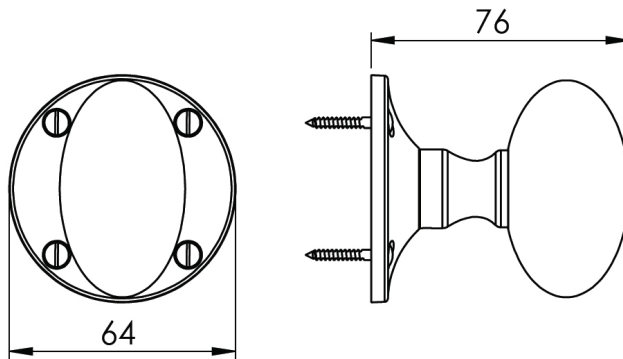

MAYFAIR MORTICE KNOB UNSPRUNG

1  
PAIRED VIEW

This unsprung mortice knob is suitable for use with most U.K. heavy duty tubular latches.  
For a new interior door installation we would recommend using our York heavy duty tubular latch from the list below.

HEAVY DUTY TUBULAR LATCHES  
(not Included, must be ordered seperately)

YKAL3-AT	3" Bolt Through Antique Finish
YKAL3-BLK	3" Bolt Through Black Finish
YKAL3-MB	3" Bolt Through Matt Bronze Finish
YKAL3-PB	3" Bolt Through Polished Brass Finish
YKAL3-PC&PN	3" Bolt Thro' Pol.Chrome/Nickel Finish
YKAL3-SB	3" Bolt Through Satin Brass Finish
YKAL3-SN&SC	3" Bolt Thro' Sat.Chrome/Nickel Finish

Box Contains	1	2	3	4	5
	Pair of mortice knobs	2x spindle suitable for 35mm & 44mm thick door	1x Allen Key	1x Iron screw	8x Brass wood screw

M Marcus Ltd., Dudley

Product Code	Material	Available in all Heritage Brass finishes.	Sizes shown are in mm and approximate. We reserve the right to amend where necessary and without any prior notice.
MAY960	Solid Brass		