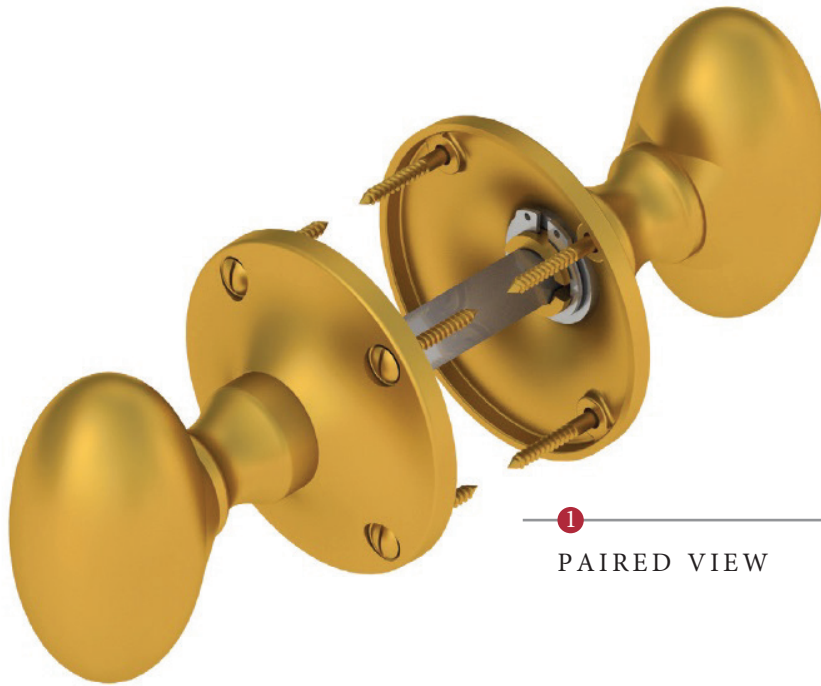

MAYFAIR MORTICE KNOB UNSPRUNG

1  
PAIRED VIEW

This unsprung mortice knob is suitable for use with most U.K. heavy duty tubular latches.  
For a new interior door installation we would recommend using our York heavy duty tubular latch from the list below.

HEAVY DUTY TUBULAR LATCHES  
(not Included, must be ordered seperately)

YKAL3-AT	3" Bolt Through Antique Finish
YKAL3-BLK	3" Bolt Through Black Finish
YKAL3-MB	3" Bolt Through Matt Bronze Finish
YKAL3-PB	3" Bolt Through Polished Brass Finish
YKAL3-PC&PN	3" Bolt Thro' Pol.Chrome/Nickel Finish
YKAL3-SB	3" Bolt Through Satin Brass Finish
YKAL3-SN&SC	3" Bolt Thro' Sat.Chrome/Nickel Finish

Box Contains	1	2	3	4	5
	Pair of mortice knobs	2x spindle suitable for 35mm & 44mm thick door	1x Allen Key	1x Iron screw	8x Brass wood screw

M Marcus Ltd., Dudley

Product Code	Material	Available in all Heritage Brass finishes.	Sizes shown are in mm and approximate. We reserve the right to amend where necessary and without any prior notice.
MAY960	Solid Brass		