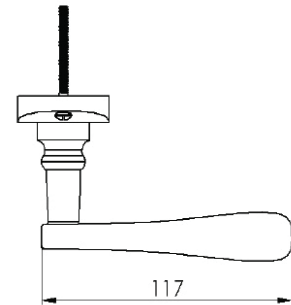

MAYA BATHROOM/CLOAKROOM HANDLE WITH PRIVACY TURN

INSIDE VIEW

With thumbturn.

OUTSIDE VIEW

With slotted release.
Used to open door in emergency.

This bathroom handle is suitable for use with most U.K. bathroom locks with a 57mm CTC.
For a new door installation we would recommend using our York bathroom locks from the list below.

Thumbturn x 1pc.

2 mm Allen key :
Used to fasten thumbturn

Spindle : 7.8mm x 85mm - 1pc.

2x Male & Female screws.

BATHROOM LOCKS

(not Included, must be ordered seperately)

- YKBL2-AT 2 1/2" Antique Finish
- YKBL2-BLK 2 1/2" Black Finish
- YKBL2-MB 2 1/2" Matt Bronze Finish
- YKBL2-PB 2 1/2" Brass Finish
- YKBL2-PC&PN 2 1/2" Polished Chrome & Nickel Finish
- YKBL2-SB 2 1/2" Satin Brass Finish
- YKBL2-SN&SC 2 1/2" Satin Nickel & Chrome Finish
- YKBL3-AT 3" Antique Finish
- YKBL3-BLK 3" Black Finish
- YKBL3-MB 3" Matt Bronze Finish
- YKBL3-PB 3" Brass Finish
- YKBL3-PC&PN 3" Polished Chrome & Nickel Finish
- YKBL3-SB 3" Satin Brass Finish
- YKBL3-SN&SC 3" Satin Nickel & Chrome Finish

Box
Contains

①	②	③	④	⑤
Pair of lever handles	1x Thumbturn & release	1x 85mm spindle suitable for 35mm & 45 mm thick door	1x Allen key	2x Brass male & female screw sets

M Marcus Ltd., Dudley

Product Code

MAY7630

Material

Solid Brass

Available in all Heritage Brass finishes.

Sizes shown are in mm and approximate.
We reserve the right to amend where necessary and without any prior notice.