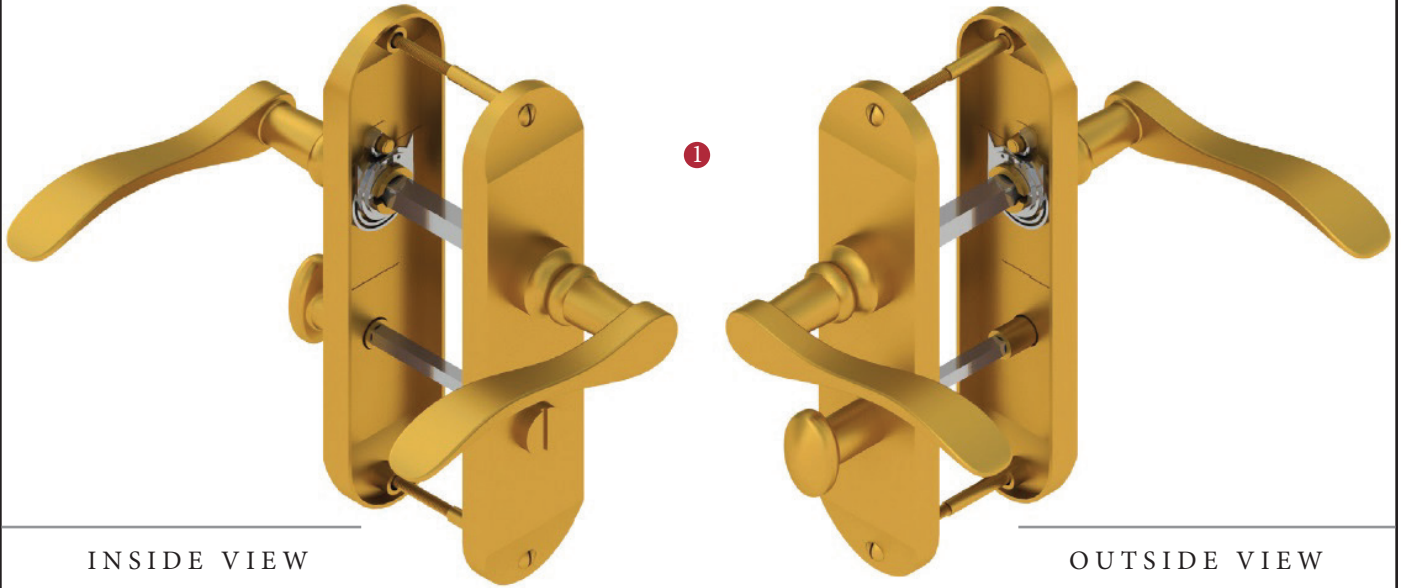

MAYA BATHROOM/CLOAKROOM HANDLE WITH PRIVACY TURN

INSIDE VIEW

With thumbturn.

OUTSIDE VIEW

With slotted release.
Used to open door in emergency.

This bathroom handle is suitable for use with most U.K. bathroom locks with a 57mm CTC.
For a new door installation we would recommend using our York bathroom locks from the list below.

Thumbturn x 1pc.

2 mm Allen key :
Used to fasten thumbturn

Spindle : 7.8mm x 85mm - 1pc.

2x Male & Female screws.

BATHROOM LOCKS

(not Included, must be ordered seperately)

- YKBL2-AT 2 1/2" Antique Finish
- YKBL2-BLK 2 1/2" Black Finish
- YKBL2-MB 2 1/2" Matt Bronze Finish
- YKBL2-PB 2 1/2" Brass Finish
- YKBL2-PC&PN 2 1/2" Polished Chrome & Nickel Finish
- YKBL2-SB 2 1/2" Satin Brass Finish
- YKBL2-SN&SC 2 1/2" Satin Nickel & Chrome Finish
- YKBL3-AT 3" Antique Finish
- YKBL3-BLK 3" Black Finish
- YKBL3-MB 3" Matt Bronze Finish
- YKBL3-PB 3" Brass Finish
- YKBL3-PC&PN 3" Polished Chrome & Nickel Finish
- YKBL3-SB 3" Satin Brass Finish
- YKBL3-SN&SC 3" Satin Nickel & Chrome Finish

Box
Contains

①	②	③	④	⑤
Pair of lever handles	1x Thumbturn & release	1x 85mm spindle suitable for 35mm & 45 mm thick door	1x Allen key	2x Brass male & female screw sets

M Marcus Ltd., Dudley

Product Code

MAY7630