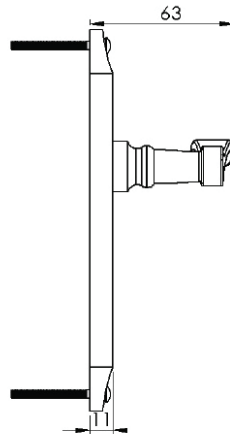

MAYA BATHROOM/CLOAKROOM HANDLE WITH PRIVACY TURN

INSIDE VIEW

With thumbturn.

OUTSIDE VIEW

With slotted release.
Used to open door in emergency.

This bathroom handle is suitable for use with most U.K. bathroom locks with a 57mm CTC.
For a new door installation we would recommend using our York bathroom locks from the list below.

Thumbturn x 1pc.

2 mm Allen key :
Used to fasten thumbturn

Spindle : 7.8mm x 85mm - 1pc.

2x Male & Female screws.

BATHROOM LOCKS

(not Included, must be ordered seperately)

- YKBL2-AT 2 1/2" Antique Finish
- YKBL2-BLK 2 1/2" Black Finish
- YKBL2-MB 2 1/2" Matt Bronze Finish
- YKBL2-PB 2 1/2" Brass Finish
- YKBL2-PC&PN 2 1/2" Polished Chrome & Nickel Finish
- YKBL2-SB 2 1/2" Satin Brass Finish
- YKBL2-SN&SC 2 1/2" Satin Nickel & Chrome Finish
- YKBL3-AT 3" Antique Finish
- YKBL3-BLK 3" Black Finish
- YKBL3-MB 3" Matt Bronze Finish
- YKBL3-PB 3" Brass Finish
- YKBL3-PC&PN 3" Polished Chrome & Nickel Finish
- YKBL3-SB 3" Satin Brass Finish
- YKBL3-SN&SC 3" Satin Nickel & Chrome Finish

Box
Contains

①	②	③	④	⑤
Pair of lever handles	1x Thumbturn & release	1x 85mm spindle suitable for 35mm & 45 mm thick door	1x Allen key	2x Brass male & female screw sets

M Marcus Ltd., Dudley

Product Code

MAY7630

Material

Solid Brass

Available in all Heritage Brass finishes.

Sizes shown are in mm and approximate.
We reserve the right to amend where necessary and without any prior notice.