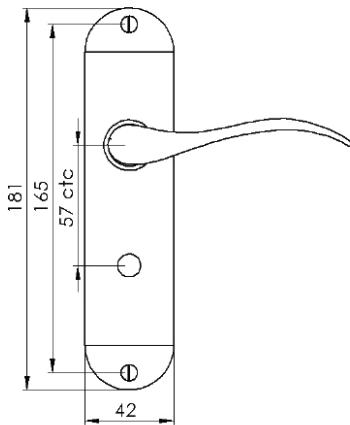

MAYA BATHROOM/CLOAKROOM HANDLE WITH PRIVACY TURN

INSIDE VIEW

With thumbturn.

OUTSIDE VIEW

With slotted release.
Used to open door in emergency.

This bathroom handle is suitable for use with most U.K. bathroom locks with a 57mm CTC.
For a new door installation we would recommend using our York bathroom locks from the list below.

Thumbturn x 1pc.

2 mm Allen key :
Used to fasten thumbturn

Spindle : 7.8mm x 85mm - 1pc.

2x Male & Female screws.

BATHROOM LOCKS

(not Included, must be ordered seperately)

- YKBL2-AT 2 1/2" Antique Finish
- YKBL2-BLK 2 1/2" Black Finish
- YKBL2-MB 2 1/2" Matt Bronze Finish
- YKBL2-PB 2 1/2" Brass Finish
- YKBL2-PC&PN 2 1/2" Polished Chrome & Nickel Finish
- YKBL2-SB 2 1/2" Satin Brass Finish
- YKBL2-SN&SC 2 1/2" Satin Nickel & Chrome Finish
- YKBL3-AT 3" Antique Finish
- YKBL3-BLK 3" Black Finish
- YKBL3-MB 3" Matt Bronze Finish
- YKBL3-PB 3" Brass Finish
- YKBL3-PC&PN 3" Polished Chrome & Nickel Finish
- YKBL3-SB 3" Satin Brass Finish
- YKBL3-SN&SC 3" Satin Nickel & Chrome Finish

Box
Contains

①	②	③	④	⑤
Pair of lever handles	1x Thumbturn & release	1x 85mm spindle suitable for 35mm & 45 mm thick door	1x Allen key	2x Brass male & female screw sets

M Marcus Ltd., Dudley

Product Code

MAY7630

Material

Solid Brass

Available in all Heritage Brass finishes.

Sizes shown are in mm and approximate.
We reserve the right to amend where necessary and without any prior notice.