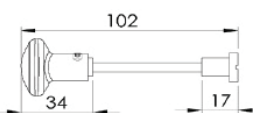

MAYA BATHROOM/CLOAKROOM HANDLE WITH PRIVACY TURN

INSIDE VIEW

With thumbturn.

OUTSIDE VIEW

With slotted release.
Used to open door in emergency.

This bathroom handle is suitable for use with most U.K. bathroom locks with a 57mm CTC.
For a new door installation we would recommend using our York bathroom locks from the list below.

Thumbturn x 1pc.

2 mm Allen key :
Used to fasten thumbturn

Spindle : 7.8mm x 85mm - 1pc.

2x Male & Female screws.

BATHROOM LOCKS

(not Included, must be ordered seperately)

- YKBL2-AT 2 1/2" Antique Finish
- YKBL2-BLK 2 1/2" Black Finish
- YKBL2-MB 2 1/2" Matt Bronze Finish
- YKBL2-PB 2 1/2" Brass Finish
- YKBL2-PC&PN 2 1/2" Polished Chrome & Nickel Finish
- YKBL2-SB 2 1/2" Satin Brass Finish
- YKBL2-SN&SC 2 1/2" Satin Nickel & Chrome Finish
- YKBL3-AT 3" Antique Finish
- YKBL3-BLK 3" Black Finish
- YKBL3-MB 3" Matt Bronze Finish
- YKBL3-PB 3" Brass Finish
- YKBL3-PC&PN 3" Polished Chrome & Nickel Finish
- YKBL3-SB 3" Satin Brass Finish
- YKBL3-SN&SC 3" Satin Nickel & Chrome Finish

Box
Contains

①	②	③	④	⑤
Pair of lever handles	1x Thumbturn & release	1x 85mm spindle suitable for 35mm & 45 mm thick door	1x Allen key	2x Brass male & female screw sets

M Marcus Ltd., Dudley

Product Code

MAY7630