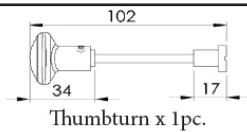

LUNA BATHROOM/CLOAKROOM HANDLE WITH PRIVACY TURN

INSIDE VIEW  
With thumbturn.

OUTSIDE VIEW  
With slotted release.  
Used to open door in emergency.

This bathroom handle is suitable for use with most U.K. bathroom locks with a 57mm CTC.  
For a new door installation we would recommend using our York bathroom locks from the list below.

2

4

2x 2.5 & 2 mm Allen key :  
Used to fasten handle & thumbturn

3

Spindle : 7.8mm x 85mm - 1pc.

5

8x Brass wood Screws  
Fasten the Brass Screws into the Pilot holes

Iron starter screw x 1pc.  
Drill pilot holes, use the starter screw to cut a thread

Box Contains

- 1 Pair of lever handles
- 2 1x Thumbturn & release
- 3 1x 85mm spindle suitable for 35mm & 45mm thick door
- 4 2x Allen key
- 5 8x Brass wood screws  
1x Iron screw

M Marcus Ltd., Dudley

Product Code