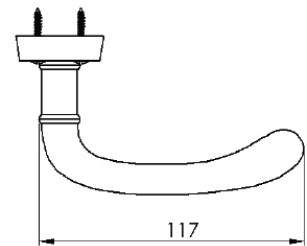

LUNA BATHROOM/CLOAKROOM HANDLE WITH PRIVACY TURN

INSIDE VIEW  
With thumbturn.

OUTSIDE VIEW  
With slotted release.  
Used to open door in emergency.

This bathroom handle is suitable for use with most U.K. bathroom locks with a 57mm CTC.  
For a new door installation we would recommend using our York bathroom locks from the list below.

2

4

2x 2.5 & 2 mm Allen key :  
Used to fasten handle & thumbturn

3

Spindle : 7.8mm x 85mm - 1pc.

5

8x Brass wood Screws  
Fasten the Brass Screws into the Pilot holes

Iron starter screw x 1pc.  
Drill pilot holes, use the starter screw to cut a thread

Box Contains

- 1 Pair of lever handles
- 2 1x Thumbturn & release
- 3 1x 85mm spindle suitable for 35mm & 45mm thick door
- 4 2x Allen key
- 5 8x Brass wood screws  
1x Iron screw

M Marcus Ltd., Dudley

Product Code

LUN5330

Material

Solid Brass

Available in all Heritage Brass finishes.

Sizes shown are in mm and approximate.  
We reserve the right to amend where necessary and without any prior notice.