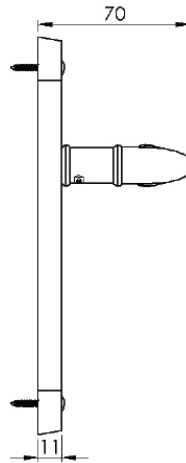

LUNA BATHROOM/CLOAKROOM HANDLE WITH PRIVACY TURN

INSIDE VIEW  
With thumbturn.

OUTSIDE VIEW  
With slotted release.  
Used to open door in emergency.

This bathroom handle is suitable for use with most U.K. bathroom locks with a 57mm CTC.  
For a new door installation we would recommend using our York bathroom locks from the list below.

2

4

2x 2.5 & 2 mm Allen key :  
Used to fasten handle & thumbturn

3

Spindle : 7.8mm x 85mm - 1pc.

5

8x Brass wood Screws  
Fasten the Brass Screws into the Pilot holes

Iron starter screw x 1pc.  
Drill pilot holes, use the starter screw to cut a thread

Box Contains

- 1 Pair of lever handles
- 2 1x Thumbturn & release
- 3 1x 85mm spindle suitable for 35mm & 45mm thick door
- 4 2x Allen key
- 5 8x Brass wood screws  
1x Iron screw

M Marcus Ltd., Dudley

Product Code

LUN5330

Material

Solid Brass

Available in all Heritage Brass finishes.

Sizes shown are in mm and approximate.  
We reserve the right to amend where necessary and without any prior notice.