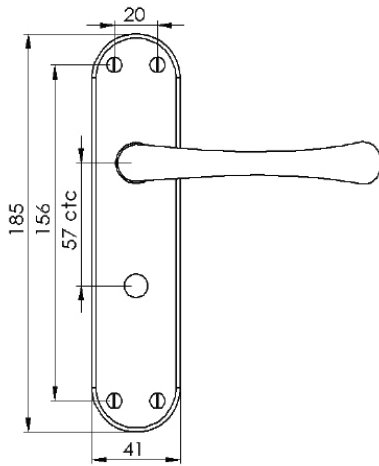

LUNA BATHROOM/CLOAKROOM HANDLE WITH PRIVACY TURN

INSIDE VIEW  
With thumbturn.

OUTSIDE VIEW  
With slotted release.  
Used to open door in emergency.

This bathroom handle is suitable for use with most U.K. bathroom locks with a 57mm CTC.  
For a new door installation we would recommend using our York bathroom locks from the list below.

2

4

2x 2.5 & 2 mm Allen key :  
Used to fasten handle & thumbturn

3

Spindle : 7.8mm x 85mm - 1pc.

5

8x Brass wood Screws  
Fasten the Brass Screws into the Pilot holes

Iron starter screw x 1pc.  
Drill pilot holes, use the starter screw to cut a thread

Box Contains

- 1 Pair of lever handles
- 2 1x Thumbturn & release
- 3 1x 85mm spindle suitable for 35mm & 45mm thick door
- 4 2x Allen key
- 5 8x Brass wood screws  
1x Iron screw

M Marcus Ltd., Dudley

Product Code

LUN5330

Material

Solid Brass

Available in all Heritage Brass finishes.

Sizes shown are in mm and approximate.  
We reserve the right to amend where necessary and without any prior notice.