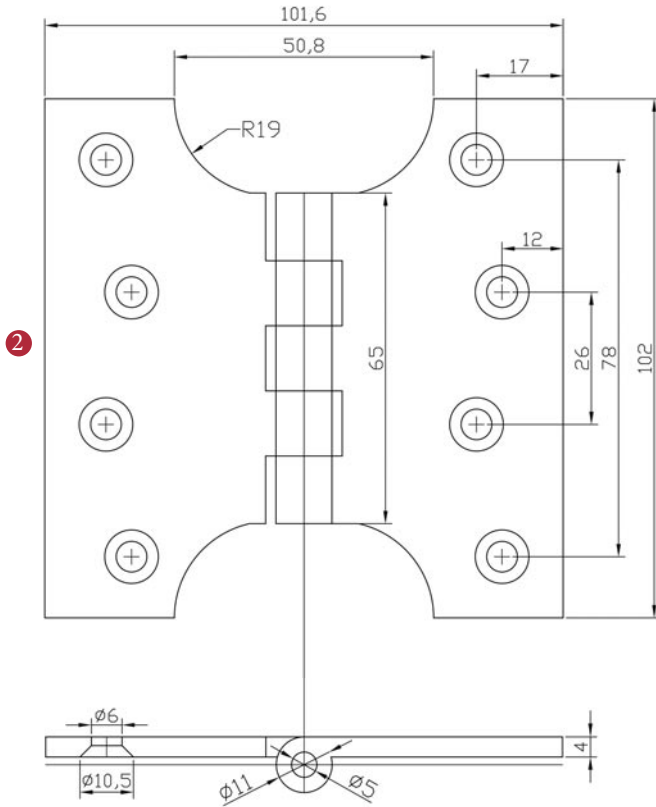

HG99-385 Parliament Hinge [4" x 2" x 4"]

② Dimensions:
see the outlines given above

③

Screw Gauge:
No.10 x 1 1/4"

FINISHES

-  Polished Brass finish
-  Polished Chrome finish
-  Antique Brass finish
-  Satin Chrome finish
-  Satin Nickel finish
-  Matt Bronze finish
-  Satin Brass finish

Overview

①

Door Chain
illustrated

②

General dimensions
of Door Chain

③

Supplied with:
16 x 32mm Steel Screws

M Marcus Ltd., Dudley

Product Code

HG99-385

Material

Solid Brass

Available in listed finishes

Sizes shown are in mm and approximate.
We reserve the right to amend where
necessary and without any prior notice.