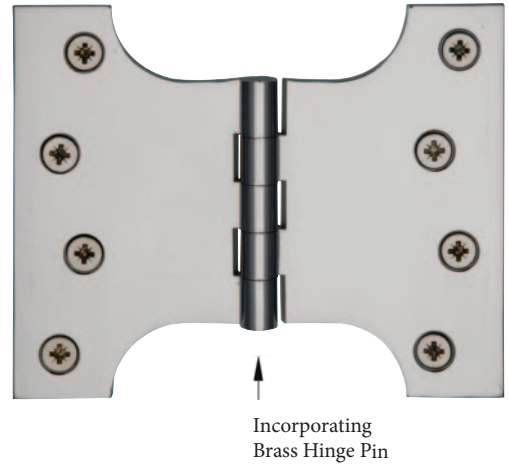

HG99-385 Parliament Hinge [4" x 2" x 4"]

② Dimensions:
see the outlines given above

③

Screw Gauge:
No.10 x 1 1/4"

FINISHES

-  Polished Brass finish
-  Polished Chrome finish
-  Antique Brass finish
-  Satin Chrome finish
-  Satin Nickel finish
-  Matt Bronze finish
-  Satin Brass finish

Overview

①

Door Chain
illustrated

②

General dimensions
of Door Chain

③

Supplied with:
16 x 32mm Steel Screws

M Marcus Ltd., Dudley

Product Code

HG99-385

Material

Solid Brass

Available in listed finishes

Sizes shown are in mm and approximate.
We reserve the right to amend where
necessary and without any prior notice.