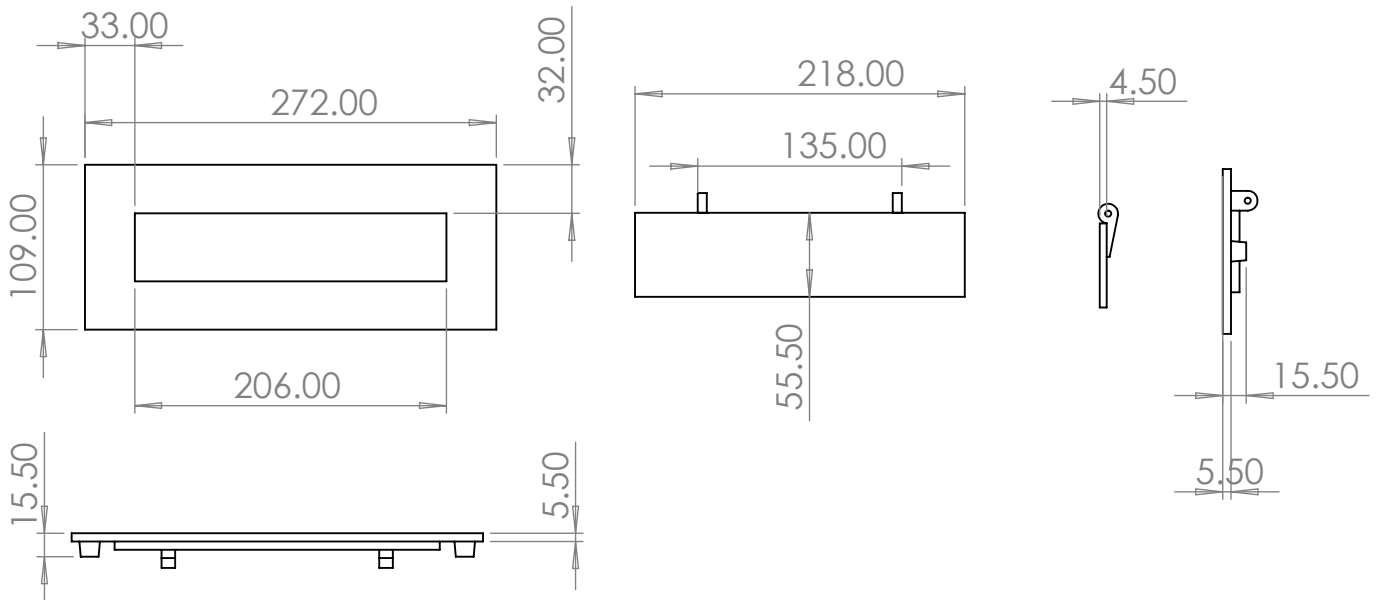

FB465 LETTER PLATE 10.5"

1

2 Dimensions: see the outlines given above

3

Overview

1 Letter Plate illustrated

2 (General dimensions of Letter Plate)

3 Supplied with:  
2x 65mm threaded back bolt  
2x matching finish nut & washer

M Marcus Ltd., Dudley

Product Code

FB465 254.101

Material

Iron

Sizes shown are in mm and approximate. We reserve the right to amend where necessary and without any prior notice.