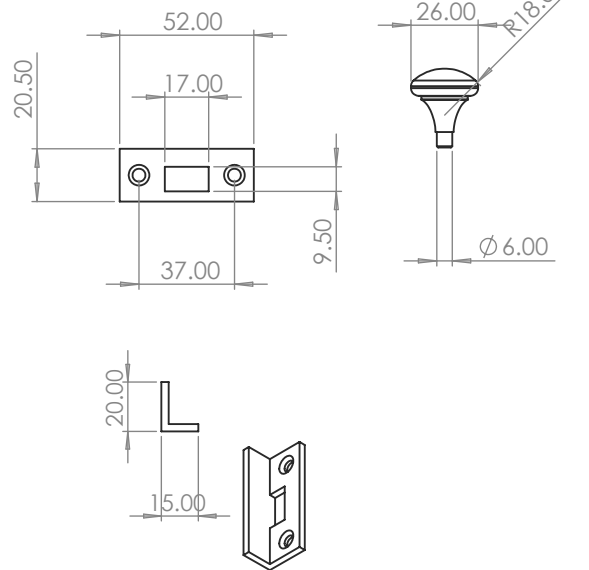

FB1685 6" DOOR FLAT BOLT

2

1

2 Dimensions:
see the outlines given above

3

 10 x Flat Head Dome
Steel powder-coated screw

Overview	① Flat Bolt illustrated	② (General dimensions of Flat Bolt)	③ Supplied with: 10 x 25mm screws
----------	-------------------------	-------------------------------------	--------------------------------------

M Marcus Ltd., Dudley

Product Code	Material
FB1685 6"	Iron

Sizes shown are in mm and approximate.
We reserve the right to amend where necessary and without any prior notice.