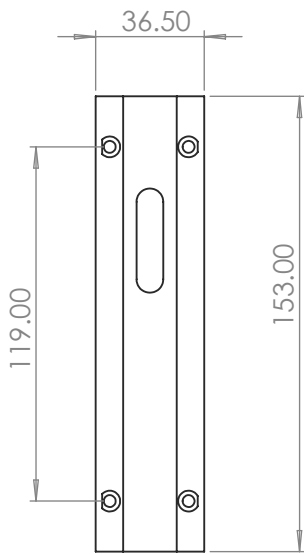

FB1685 6" DOOR FLAT BOLT

2

1

2 Dimensions:
see the outlines given above

3

 10 x Flat Head Dome
Steel powder-coated screw

Overview	① Flat Bolt illustrated	② (General dimensions of Flat Bolt)	③ Supplied with: 10 x 25mm screws
----------	-------------------------	-------------------------------------	--------------------------------------

M Marcus Ltd., Dudley

Product Code	Material
FB1685 6"	Iron

Sizes shown are in mm and approximate.
We reserve the right to amend where necessary and without any prior notice.