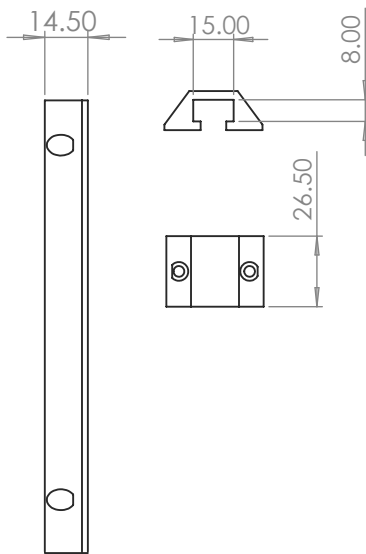

FB1685 6" DOOR FLAT BOLT

2

1

2 Dimensions:
see the outlines given above

3

 10 x Flat Head Dome
Steel powder-coated screw

Overview	① Flat Bolt illustrated	② (General dimensions of Flat Bolt)	③ Supplied with: 10 x 25mm screws
----------	-------------------------	-------------------------------------	--------------------------------------

M Marcus Ltd., Dudley

Product Code	Material
FB1685 6"	Iron

Sizes shown are in mm and approximate.
We reserve the right to amend where necessary and without any prior notice.