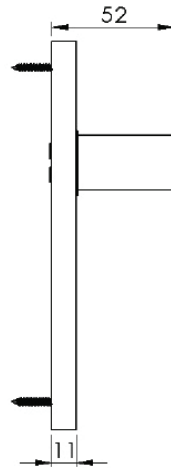

DELTA BATHROOM/CLOAKROOM HANDLE WITH PRIVACY TURN

INSIDE VIEW
With thumbturn.

OUTSIDE VIEW
With slotted release.
Used to open door in emergency.

This bathroom handle is suitable for use with most U.K. bathroom locks with a 57mm CTC.
For a new door installation we would recommend using our York bathroom locks from the list below.

Thumbturn x 1pc.

1x Bent screw driver
Used to prise the faceplate from the backplate

2 mm Allen key :
Used to fasten thumbturn

Spindle : 7.8mm x 85mm - 1pc.

2x Bathroom/
Cloakroom plate

8x Brass wood Screws and 1x Iron screw
Fasten the Brass Screw into the Pilot hole

Box Contains	①	②	③	④	⑤	⑥	⑦
	Pair of lever handles	1x Thumbturn & release	1x Allen key	2x face plate	1x prising tool	1x 85mm spindle suitable for 35mm & 45mm thick door	8x Brass wood screws 1x Iron screw

M Marcus Ltd., Dudley

Product Code	Material	Available in all Heritage Brass finishes.	Sizes shown are in mm and approximate. We reserve the right to amend where necessary and without any prior notice.
DEL6030	Solid Brass		