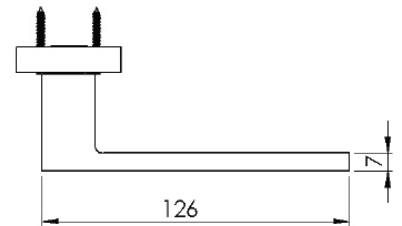

DELTA BATHROOM/CLOAKROOM HANDLE WITH PRIVACY TURN

INSIDE VIEW
With thumbturn.

OUTSIDE VIEW
With slotted release.
Used to open door in emergency.

This bathroom handle is suitable for use with most U.K. bathroom locks with a 57mm CTC.
For a new door installation we would recommend using our York bathroom locks from the list below.

Thumbturn x 1pc.

1x Bent screw driver
Used to prise the faceplate from the backplate

2 mm Allen key :
Used to fasten thumbturn

Spindle : 7.8mm x 85mm - 1pc.

2x Bathroom/
Cloakroom plate

8x Brass wood Screws and 1x Iron screw
Fasten the Brass Screw into the Pilot hole

M Marcus Ltd., Dudley

Product Code	Material	Available in all Heritage Brass finishes.	Sizes shown are in mm and approximate. We reserve the right to amend where necessary and without any prior notice.
DEL6030	Solid Brass		