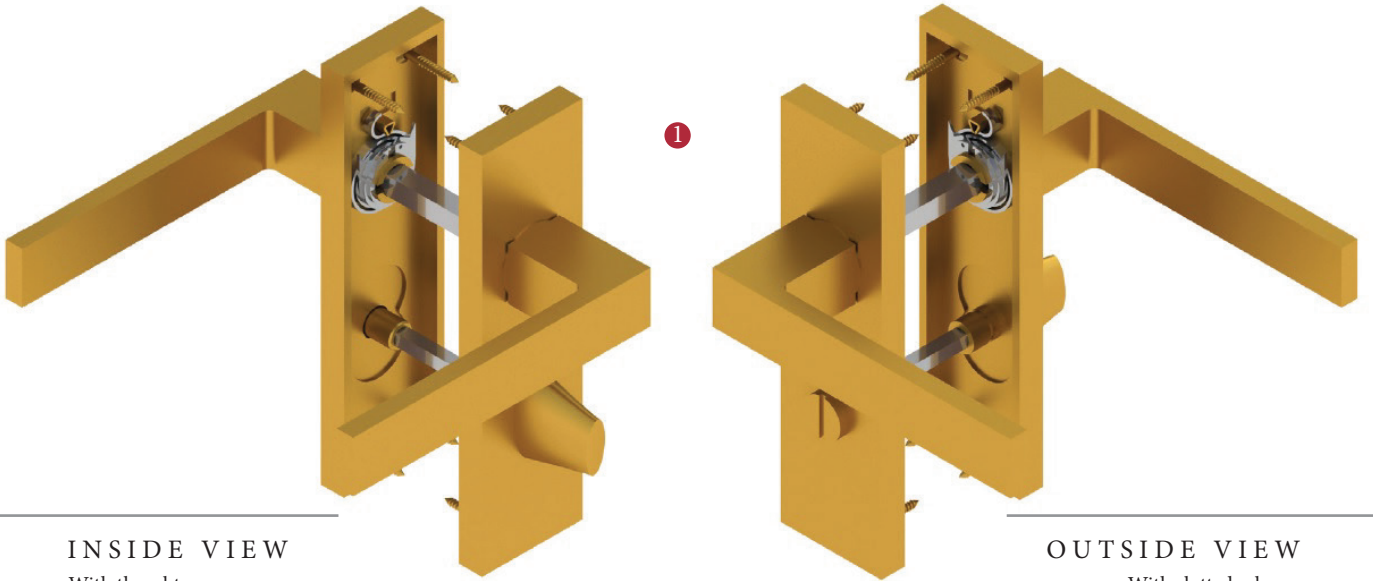

DELTA BATHROOM/CLOAKROOM HANDLE WITH PRIVACY TURN

INSIDE VIEW
With thumbturn.

OUTSIDE VIEW
With slotted release.
Used to open door in emergency.

This bathroom handle is suitable for use with most U.K. bathroom locks with a 57mm CTC.
For a new door installation we would recommend using our York bathroom locks from the list below.

Thumbturn x 1pc.

1x Bent screw driver
Used to prise the faceplate from the backplate

2 mm Allen key :
Used to fasten thumbturn

Spindle : 7.8mm x 85mm - 1pc.

2x Bathroom/
Cloakroom plate

8x Brass wood Screws and 1x Iron screw
Fasten the Brass Screw into the Pilot hole