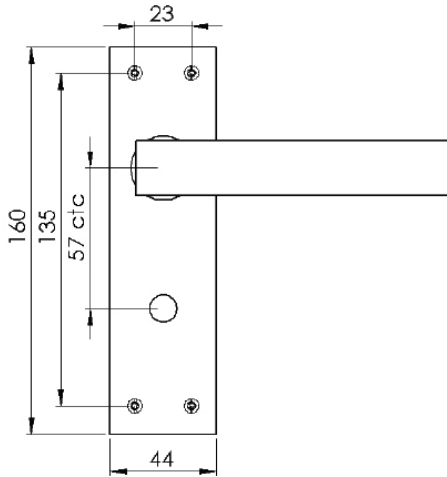

DELTA BATHROOM/CLOAKROOM HANDLE WITH PRIVACY TURN

INSIDE VIEW
With thumbturn.

OUTSIDE VIEW
With slotted release.
Used to open door in emergency.

This bathroom handle is suitable for use with most U.K. bathroom locks with a 57mm CTC.
For a new door installation we would recommend using our York bathroom locks from the list below.

Thumbturn x 1pc.

1x Bent screw driver
Used to prise the faceplate from the backplate

2 mm Allen key :
Used to fasten thumbturn

Spindle : 7.8mm x 85mm - 1pc.

2x Bathroom/
Cloakroom plate

8x Brass wood Screws and 1x Iron screw
Fasten the Brass Screw into the Pilot hole

Box Contains	①	②	③	④	⑤	⑥	⑦
	Pair of lever handles	1x Thumbturn & release	1x Allen key	2x face plate	1x prising tool	1x 85mm spindle suitable for 35mm & 45mm thick door	8x Brass wood screws 1x Iron screw

M Marcus Ltd., Dudley

Product Code	Material	Available in all Heritage Brass finishes.	Sizes shown are in mm and approximate. We reserve the right to amend where necessary and without any prior notice.
DEL6030	Solid Brass		