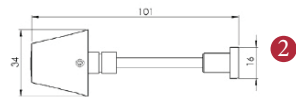

DELTA BATHROOM/CLOAKROOM HANDLE WITH PRIVACY TURN

INSIDE VIEW
With thumbturn.

OUTSIDE VIEW
With slotted release.
Used to open door in emergency.

This bathroom handle is suitable for use with most U.K. bathroom locks with a 57mm CTC.
For a new door installation we would recommend using our York bathroom locks from the list below.

Thumbturn x 1pc.

1x Bent screw driver
Used to prise the faceplate from the backplate

2 mm Allen key :
Used to fasten thumbturn

Spindle : 7.8mm x 85mm - 1pc.

2x Bathroom/
Cloakroom plate

8x Brass wood Screws and 1x Iron screw
Fasten the Brass Screw into the Pilot hole