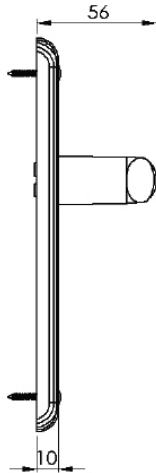

DECO BATHROOM/CLOAKROOM HANDLE WITH PRIVACY TURN

INSIDE VIEW
With thumbturn.

OUTSIDE VIEW
With slotted release.
Used to open door in emergency.

This bathroom handle is suitable for use with most U.K. bathroom locks with a 57mm CTC.
For a new door installation we would recommend using our York bathroom locks from the list below.

Thumbturn x 1pc.

Spindle : 7.8mm x 85mm - 1pc.

2 mm Allen key :
Used to fasten thumbturn

8x Brass wood Screws
Fasten the Brass Screws into the Pilot holes

Iron starter screw x 1pc.
Drill pilot holes, use the starter screw to cut a thread

Box
Contains

- ① Pair of lever handles
- ② 1x Thumbturn & release
- ③ 1x 85mm spindle suitable for 35mm & 45mm thick door
- ④ 1x Allen key
- ⑤ 8x Brass wood screws
1x Iron screw

M Marcus Ltd., Dudley

Product Code

DEC3030

Material

Solid Brass

Available in all Heritage Brass finishes.

Sizes shown are in mm and approximate.
We reserve the right to amend where necessary and without any prior notice.