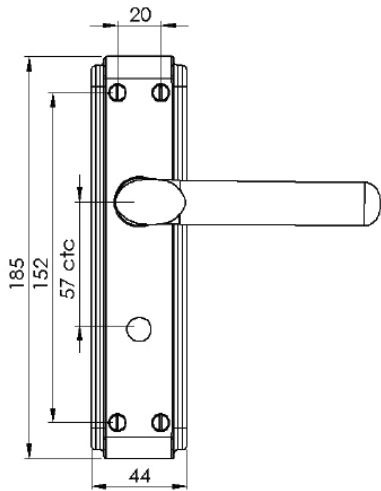

DECO BATHROOM/CLOAKROOM HANDLE WITH PRIVACY TURN

INSIDE VIEW
With thumbturn.

OUTSIDE VIEW
With slotted release.
Used to open door in emergency.

This bathroom handle is suitable for use with most U.K. bathroom locks with a 57mm CTC.
For a new door installation we would recommend using our York bathroom locks from the list below.

Thumbturn x 1pc.

Spindle : 7.8mm x 85mm - 1pc.

2 mm Allen key :
Used to fasten thumbturn

8x Brass wood Screws
Fasten the Brass Screws into the Pilot holes

Iron starter screw x 1pc.
Drill pilot holes, use the starter screw to cut a thread

Box
Contains

- ① Pair of lever handles
- ② 1x Thumbturn & release
- ③ 1x 85mm spindle suitable for 35mm & 45mm thick door
- ④ 1x Allen key
- ⑤ 8x Brass wood screws
1x Iron screw

M Marcus Ltd., Dudley

Product Code

DEC3030

Material

Solid Brass

Available in all Heritage Brass finishes.

Sizes shown are in mm and approximate.
We reserve the right to amend where necessary and without any prior notice.