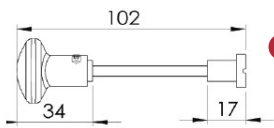

DECO BATHROOM/CLOAKROOM HANDLE WITH PRIVACY TURN

INSIDE VIEW
With thumbturn.

OUTSIDE VIEW
With slotted release.
Used to open door in emergency.

This bathroom handle is suitable for use with most U.K. bathroom locks with a 57mm CTC.
For a new door installation we would recommend using our York bathroom locks from the list below.

Thumbturn x 1pc.

Spindle : 7.8mm x 85mm - 1pc.

2 mm Allen key :
Used to fasten thumbturn

8x Brass wood Screws
Fasten the Brass Screws into the Pilot holes

Iron starter screw x 1pc.
Drill pilot holes, use the starter screw to cut a thread

Box
Contains

- ① Pair of lever handles
- ② 1x Thumbturn & release
- ③ 1x 85mm spindle suitable for 35mm & 45mm thick door
- ④ 1x Allen key
- ⑤ 8x Brass wood screws
1x Iron screw

M Marcus Ltd., Dudley

Product Code