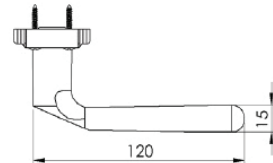

DECO BATHROOM/CLOAKROOM HANDLE WITH PRIVACY TURN

INSIDE VIEW
With thumbturn.

OUTSIDE VIEW
With slotted release.
Used to open door in emergency.

This bathroom handle is suitable for use with most U.K. bathroom locks with a 57mm CTC.
For a new door installation we would recommend using our York bathroom locks from the list below.

Thumbturn x 1pc.

Spindle : 7.8mm x 85mm - 1pc.

2 mm Allen key :
Used to fasten thumbturn

8x Brass wood Screws
Fasten the Brass Screws into the Pilot holes

Iron starter screw x 1pc.
Drill pilot holes, use the starter screw to cut a thread

Box
Contains

- ① Pair of lever handles
- ② 1x Thumbturn & release
- ③ 1x 85mm spindle suitable for 35mm & 45mm thick door
- ④ 1x Allen key
- ⑤ 8x Brass wood screws
1x Iron screw

M Marcus Ltd., Dudley

Product Code