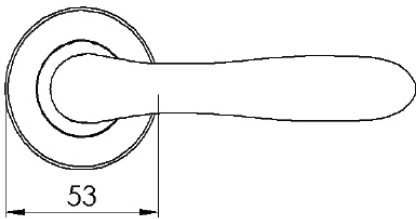

COLUMBUS LEVER ON ROSE

1 PAIRED VIEW

This latch handle is suitable for use with most U.K. tubular latches.  
For a new door installation we would recommend using our York standard tubular latch from the list below.

TUBULAR LATCH  
(not Included, must be ordered separately)

YKTL2-AT	2½" Antique Finish
YKTL2-BLK	2½" Black Finish
YKTL2-MB	2½" Matt Bronze Finish
YKTL2-PB	2½" Brass Finish
YKTL2-PC&PN	2½" Polished Chrome & Nickel Finish
YKTL2-SB	2½" Satin Brass Finish
YKTL2-SN&SC	2½" Satin Nickel & Chrome Finish
YKTL3-AT	3" Antique Finish
YKTL3-BLK	3" Black Finish
YKTL3-MB	3" Matt Bronze Finish
YKTL3-PB	3" Brass Finish
YKTL3-PC&PN	3" Polished Chrome & Nickel Finish
YKTL3-SB	3" Satin Brass Finish
YKTL3-SN&SC	3" Satin Nickel & Chrome Finish

Box Contains	1	2	3	4	5
	Pair of lever handles	1x spindle suitable for 35mm & 44 mm thick door	1x Allen key	4x Machine screws	8x Steel wood screws

M Marcus Ltd., Dudley

Product Code	Material	Available in all Heritage Brass finishes.	Sizes shown are in mm and approximate. We reserve the right to amend where necessary and without any prior notice.
COL1762	Solid Brass		