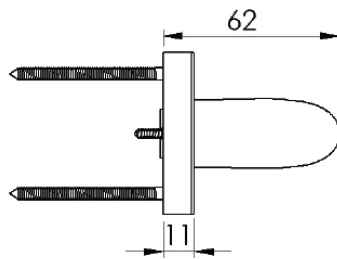

COLUMBUS LEVER ON ROSE

1 PAIRED VIEW

This latch handle is suitable for use with most U.K. tubular latches.  
For a new door installation we would recommend using our York standard tubular latch from the list below.

TUBULAR LATCH  
(not Included, must be ordered separately)

YKTL2-AT	2½" Antique Finish
YKTL2-BLK	2½" Black Finish
YKTL2-MB	2½" Matt Bronze Finish
YKTL2-PB	2½" Brass Finish
YKTL2-PC&PN	2½" Polished Chrome & Nickel Finish
YKTL2-SB	2½" Satin Brass Finish
YKTL2-SN&SC	2½" Satin Nickel & Chrome Finish
YKTL3-AT	3" Antique Finish
YKTL3-BLK	3" Black Finish
YKTL3-MB	3" Matt Bronze Finish
YKTL3-PB	3" Brass Finish
YKTL3-PC&PN	3" Polished Chrome & Nickel Finish
YKTL3-SB	3" Satin Brass Finish
YKTL3-SN&SC	3" Satin Nickel & Chrome Finish

Box Contains	1	2	3	4	5
	Pair of lever handles	1x spindle suitable for 35mm & 44 mm thick door	1x Allen key	4x Machine screws	8x Steel wood screws

M Marcus Ltd., Dudley

Product Code	Material	Available in all Heritage Brass finishes.	Sizes shown are in mm and approximate. We reserve the right to amend where necessary and without any prior notice.
COL1762	Solid Brass		