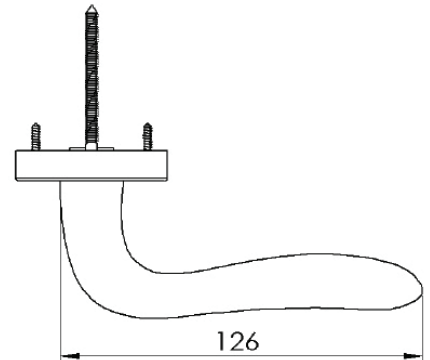

COLUMBUS LEVER ON ROSE

1 PAIRED VIEW

This latch handle is suitable for use with most U.K. tubular latches.  
For a new door installation we would recommend using our York standard tubular latch from the list below.

TUBULAR LATCH  
(not Included, must be ordered separately)

YKTL2-AT	2½" Antique Finish
YKTL2-BLK	2½" Black Finish
YKTL2-MB	2½" Matt Bronze Finish
YKTL2-PB	2½" Brass Finish
YKTL2-PC&PN	2½" Polished Chrome & Nickel Finish
YKTL2-SB	2½" Satin Brass Finish
YKTL2-SN&SC	2½" Satin Nickel & Chrome Finish
YKTL3-AT	3" Antique Finish
YKTL3-BLK	3" Black Finish
YKTL3-MB	3" Matt Bronze Finish
YKTL3-PB	3" Brass Finish
YKTL3-PC&PN	3" Polished Chrome & Nickel Finish
YKTL3-SB	3" Satin Brass Finish
YKTL3-SN&SC	3" Satin Nickel & Chrome Finish

Box Contains	1	2	3	4	5
	Pair of lever handles	1x spindle suitable for 35mm & 44 mm thick door	1x Allen key	4x Machine screws	8x Steel wood screws

M Marcus Ltd., Dudley

Product Code	Material	Available in all Heritage Brass finishes.	Sizes shown are in mm and approximate. We reserve the right to amend where necessary and without any prior notice.
COL1762	Solid Brass		