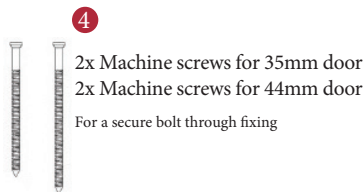

COLUMBUS LEVER ON ROSE

1 PAIRED VIEW

This latch handle is suitable for use with most U.K. tubular latches.  
For a new door installation we would recommend using our York standard tubular latch from the list below.

TUBULAR LATCH  
(not Included, must be ordered separately)

YKTL2-AT	2½" Antique Finish
YKTL2-BLK	2½" Black Finish
YKTL2-MB	2½" Matt Bronze Finish
YKTL2-PB	2½" Brass Finish
YKTL2-PC&PN	2½" Polished Chrome & Nickel Finish
YKTL2-SB	2½" Satin Brass Finish
YKTL2-SN&SC	2½" Satin Nickel & Chrome Finish
YKTL3-AT	3" Antique Finish
YKTL3-BLK	3" Black Finish
YKTL3-MB	3" Matt Bronze Finish
YKTL3-PB	3" Brass Finish
YKTL3-PC&PN	3" Polished Chrome & Nickel Finish
YKTL3-SB	3" Satin Brass Finish
YKTL3-SN&SC	3" Satin Nickel & Chrome Finish

Box Contains	1	2	3	4	5
	Pair of lever handles	1x spindle suitable for 35mm & 44 mm thick door	1x Allen key	4x Machine screws	8x Steel wood screws

M Marcus Ltd., Dudley

Product Code	Material	Available in all Heritage Brass finishes.	Sizes shown are in mm and approximate. We reserve the right to amend where necessary and without any prior notice.
COL1762	Solid Brass		