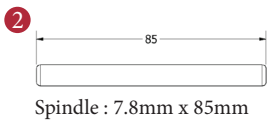

COLUMBUS LEVER ON ROSE

1 PAIRED VIEW

This latch handle is suitable for use with most U.K. tubular latches.  
For a new door installation we would recommend using our York standard tubular latch from the list below.

TUBULAR LATCH  
(not Included, must be ordered separately)

YKTL2-AT	2½" Antique Finish
YKTL2-BLK	2½" Black Finish
YKTL2-MB	2½" Matt Bronze Finish
YKTL2-PB	2½" Brass Finish
YKTL2-PC&PN	2½" Polished Chrome & Nickel Finish
YKTL2-SB	2½" Satin Brass Finish
YKTL2-SN&SC	2½" Satin Nickel & Chrome Finish
YKTL3-AT	3" Antique Finish
YKTL3-BLK	3" Black Finish
YKTL3-MB	3" Matt Bronze Finish
YKTL3-PB	3" Brass Finish
YKTL3-PC&PN	3" Polished Chrome & Nickel Finish
YKTL3-SB	3" Satin Brass Finish
YKTL3-SN&SC	3" Satin Nickel & Chrome Finish

Box Contains	1	2	3	4	5
	Pair of lever handles	1x spindle suitable for 35mm & 44 mm thick door	1x Allen key	4x Machine screws	8x Steel wood screws

M Marcus Ltd., Dudley

Product Code	Material	Available in all Heritage Brass finishes.	Sizes shown are in mm and approximate. We reserve the right to amend where necessary and without any prior notice.
COL1762	Solid Brass		