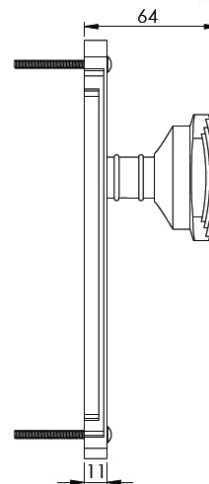

CHARLSTON MORTICE KNOB ON PLATE WITH BATHROOM PRIVACY TURN - SPRUNG ON ONE SIDE

INSIDE VIEW

With thumbturn.

OUTSIDE VIEW

With slotted release.
Used to open door in emergency.

This bathroom handle is suitable for use with most U.K. bathroom locks with a 57mm CTC.
For a new door installation we would recommend using our York bathroom locks from the list below.

Thumbturn x 1pc. **2**

2x 2.5 & 2 mm Allen key :
Used to fasten handle & thumbturn **4**

Spindle : 7.8mm x 85mm - 1pc. **3**

Spindle : 7.8mm x 90mm - 1pc.

2x Male & Female screws. **5**

BATHROOM LOCKS

(not Included, must be ordered seperately)

Box Contains

- 1** Pair of mortice knobs
- 2** 1x Thumbturn & release
- 3** 2x spindle suitable for 35mm & 45 mm thick door
- 4** 2x Allen key
- 5** 2x Brass male & female screw sets

M Marcus Ltd., Dudley

Product Code

CHA1930

Material

Solid Brass

Available in all Heritage Brass finishes.

Sizes shown are in mm and approximate.
We reserve the right to amend where necessary and without any prior notice.