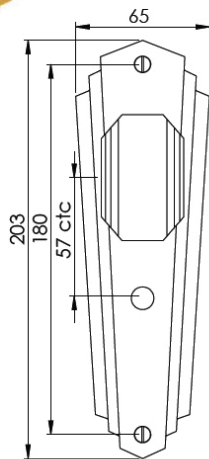

CHARLSTON MORTICE KNOB ON PLATE WITH BATHROOM PRIVACY TURN - SPRUNG ON ONE SIDE

INSIDE VIEW

With thumbturn.

OUTSIDE VIEW

With slotted release.
Used to open door in emergency.

This bathroom handle is suitable for use with most U.K. bathroom locks with a 57mm CTC.
For a new door installation we would recommend using our York bathroom locks from the list below.

Thumbturn x 1pc. **2**

2x 2.5 & 2 mm Allen key :
Used to fasten handle & thumbturn **4**

Spindle : 7.8mm x 85mm - 1pc. **3**

Spindle : 7.8mm x 90mm - 1pc.

2x Male & Female screws. **5**

BATHROOM LOCKS

(not Included, must be ordered seperately)

Box Contains

- 1** Pair of mortice knobs
- 2** 1x Thumbturn & release
- 3** 2x spindle suitable for 35mm & 45 mm thick door
- 4** 2x Allen key
- 5** 2x Brass male & female screw sets

M Marcus Ltd., Dudley