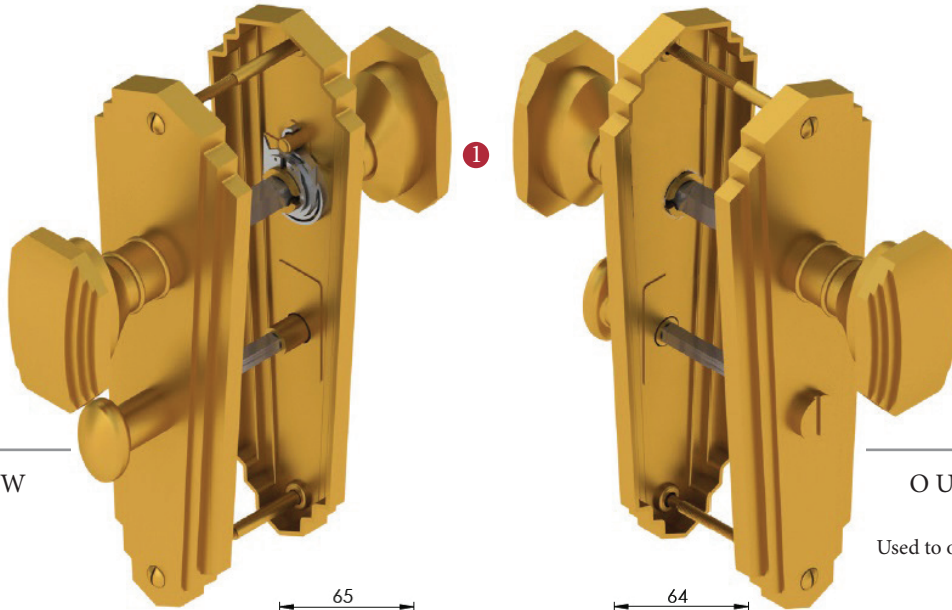

CHARLSTON MORTICE KNOB ON PLATE WITH BATHROOM PRIVACY TURN - SPRUNG ON ONE SIDE

INSIDE VIEW

With thumbturn.

OUTSIDE VIEW

With slotted release.
Used to open door in emergency.

This bathroom handle is suitable for use with most U.K. bathroom locks with a 57mm CTC.
For a new door installation we would recommend using our York bathroom locks from the list below.

Thumbturn x 1pc. **2**

2x 2.5 & 2 mm Allen key :
Used to fasten handle & thumbturn **4**

Spindle : 7.8mm x 85mm - 1pc. **3**

Spindle : 7.8mm x 90mm - 1pc.

2x Male & Female screws. **5**

BATHROOM LOCKS

(not Included, must be ordered seperately)

Box Contains

- 1** Pair of mortice knobs
- 2** 1x Thumbturn & release
- 3** 2x spindle suitable for 35mm & 45 mm thick door
- 4** 2x Allen key
- 5** 2x Brass male & female screw sets

M Marcus Ltd., Dudley

Product Code

CHA1930

Material

Solid Brass

Available in all Heritage Brass finishes.

Sizes shown are in mm and approximate.
We reserve the right to amend where necessary and without any prior notice.