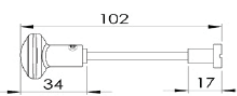

CHARLSTON MORTICE KNOB ON PLATE WITH BATHROOM PRIVACY TURN - SPRUNG ON ONE SIDE

INSIDE VIEW

With thumbturn.

OUTSIDE VIEW

With slotted release.
Used to open door in emergency.

This bathroom handle is suitable for use with most U.K. bathroom locks with a 57mm CTC.
For a new door installation we would recommend using our York bathroom locks from the list below.

Thumbturn x 1pc. **2**

2x 2.5 & 2 mm Allen key :
Used to fasten handle & thumbturn **4**

Spindle : 7.8mm x 85mm - 1pc. **3**

Spindle : 7.8mm x 90mm - 1pc.

2x Male & Female screws. **5**

BATHROOM LOCKS

(not Included, must be ordered seperately)

Box Contains

- 1** Pair of mortice knobs
- 2** 1x Thumbturn & release
- 3** 2x spindle suitable for 35mm & 45 mm thick door
- 4** 2x Allen key
- 5** 2x Brass male & female screw sets

M Marcus Ltd., Dudley