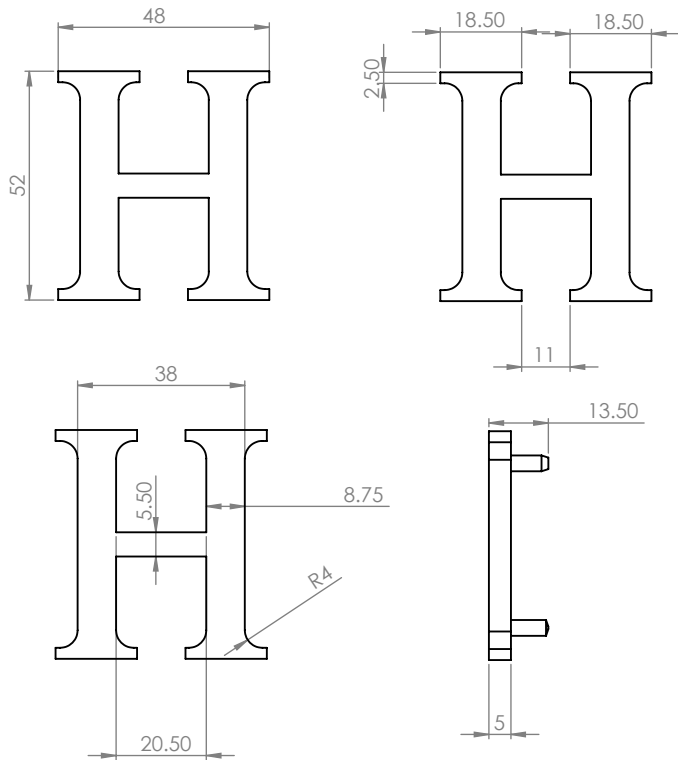

C1565 H 2" ALPHABET PIN FIXING

2

1

2 Dimensions: see the outlines given above

FINISHES

-  Matt Bronze finish
-  Satin Brass finish
-  Polished Nickel finish
-  Satin Nickel finish
-  Antique Brass finish
-  Satin Chrome finish
-  Polished Brass finish
-  Polished Chrome finish

Overview

1 Alphabet 'H' Pin Fixing illustrated

2 General Dimension of Alphabet 'H' Pin Fixing

M Marcus Ltd., Dudley

Product Code

C1565 2"

Material

Solid Brass

Sizes shown are in mm and approximate. We reserve the right to amend where necessary and without any prior notice.